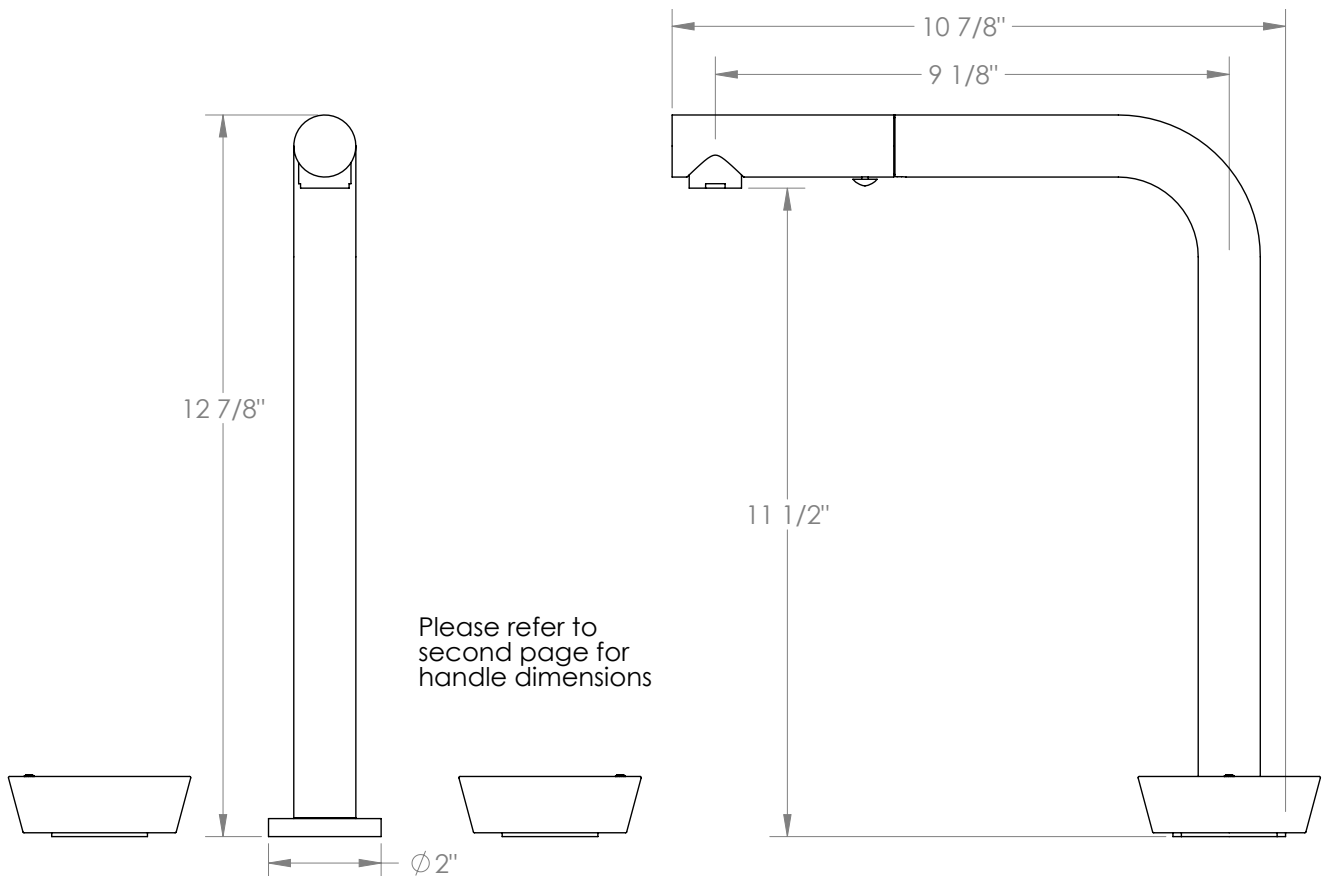

WATERMARK

BROOKLYN, NEW YORK

Zen 36-7P1-HD Deck Mounted, Two Handle Faucet with Pull Out Spray

- Pullout Hose Length: 14-16" (Final Length May Vary Depending on Spout Type)
- Fits Deck Up To 2-1/2" Thick
- Recommended Mounting Hole: 1-3/8"
- All Lead-Free Brass Construction
- Flow Rate: 1.75 GPM
- 1/4 Turn Ceramic Cartridge
- 2 Flow Patterns, Aerated and Spray, Controlled By One Button
- 360° Rotating Spout with Magnetic Docking for Spray
- Professional Installation Required

Available in all finishes shown on the [Watermark Designs website](#)

Meets the applicable requirements of ASME A112.18.1-2005/CSA B125.1-05, entitled "Plumbing Supply Fittings".

Watermark Designs reserves the right to make revisions without notice to produce specifications. All product dimensions are nominal.