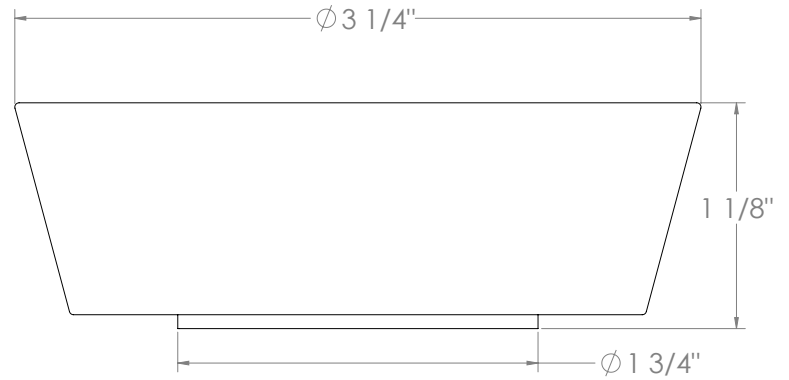

Stone Handles: