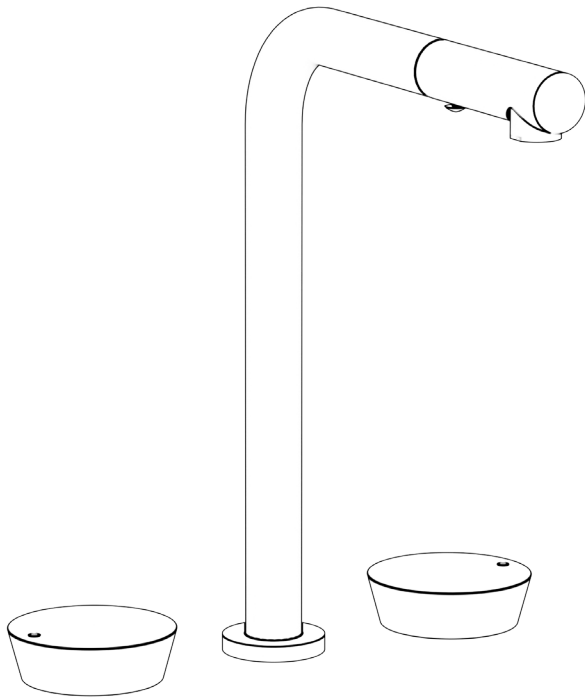

## Zen 36-7P1-CM Deck Mounted, Two Handle Faucet with Pull Out Spray

- Pullout Hose Length: 14-16" (Final Length May Vary Depending on Spout Type)
- Fits Deck Up To 2-1/2" Thick
- Recommended Mounting Hole: 1-3/8"
- All Lead-Free Brass Construction
- Flow Rate: 1.75 GPM
- 1/4 Turn Ceramic Cartridge
- 2 Flow Patterns, Aerated and Spray, Controlled By One Button
- 360° Rotating Spout with Magnetic Docking for Spray
- Professional Installation Required