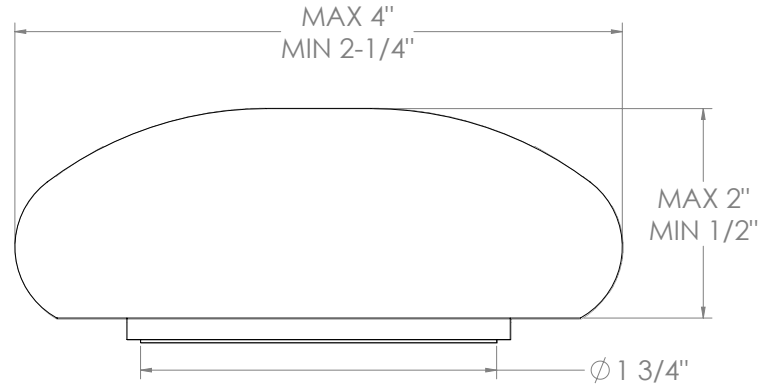

## Rock Handles:

Harvest Dark (HD)

Harvest Light (HL)

Mountain Morning (MM)

Winter Morning (WM)

NOTE: Each rock handle is a natural stone handpicked from the pristine shores of the Great Lakes. Each one is unique and will not be identical to another, though we try to pair the most similar ones. The dimensions shown here are only to be used as a guide.