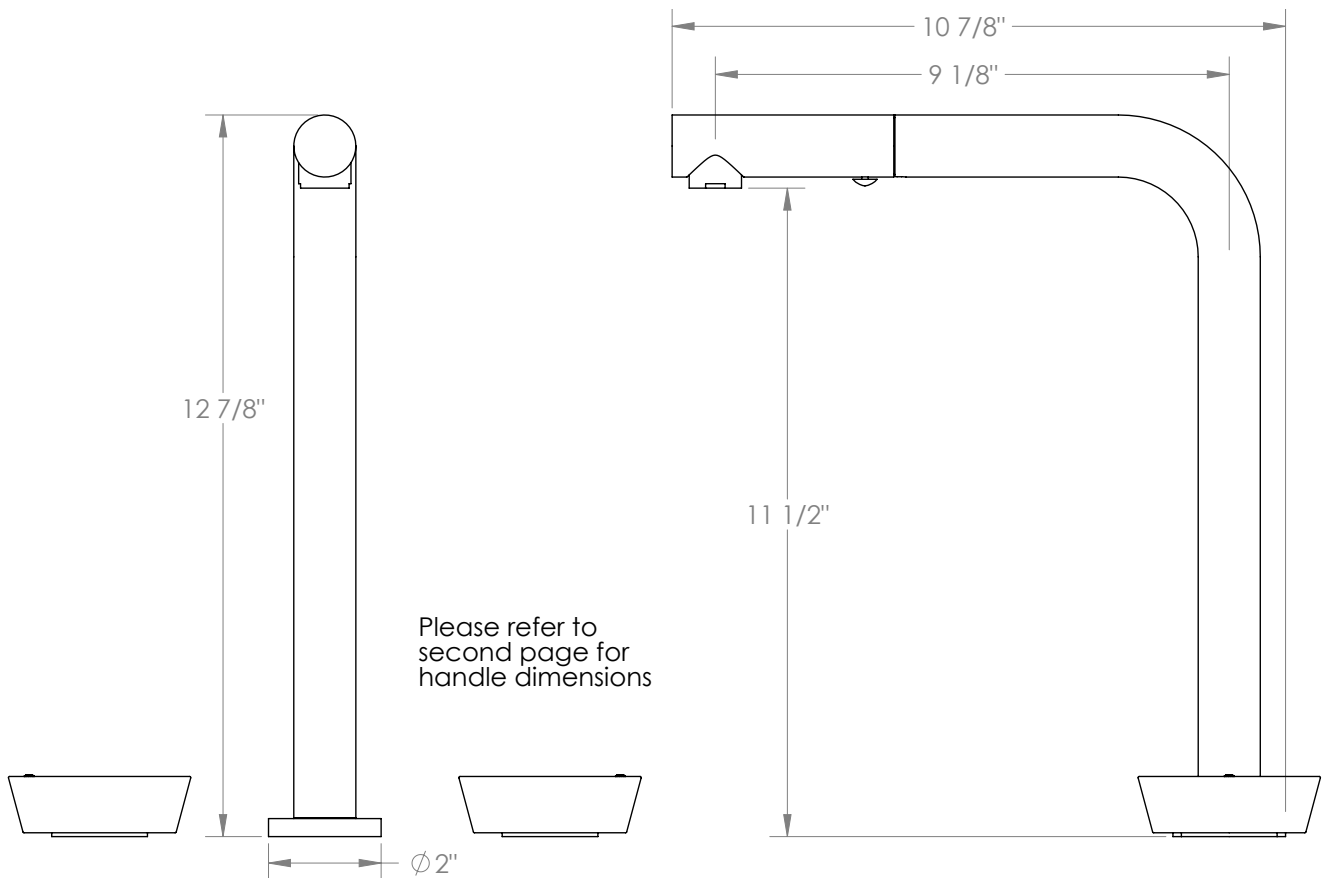

Meets the applicable requirements of ASME A112.18.1-2005/CSA B125.1-05, entitled "Plumbing Supply Fittings".

Watermark Designs reserves the right to make revisions without notice to produce specifications. All product dimensions are nominal.

09/2023

350 Dewitt Ave. Brooklyn, NY 11207 USA | T: 1 718 257 2800 | F: 1 718 257 2144 | customerservice@watermark-designs.com