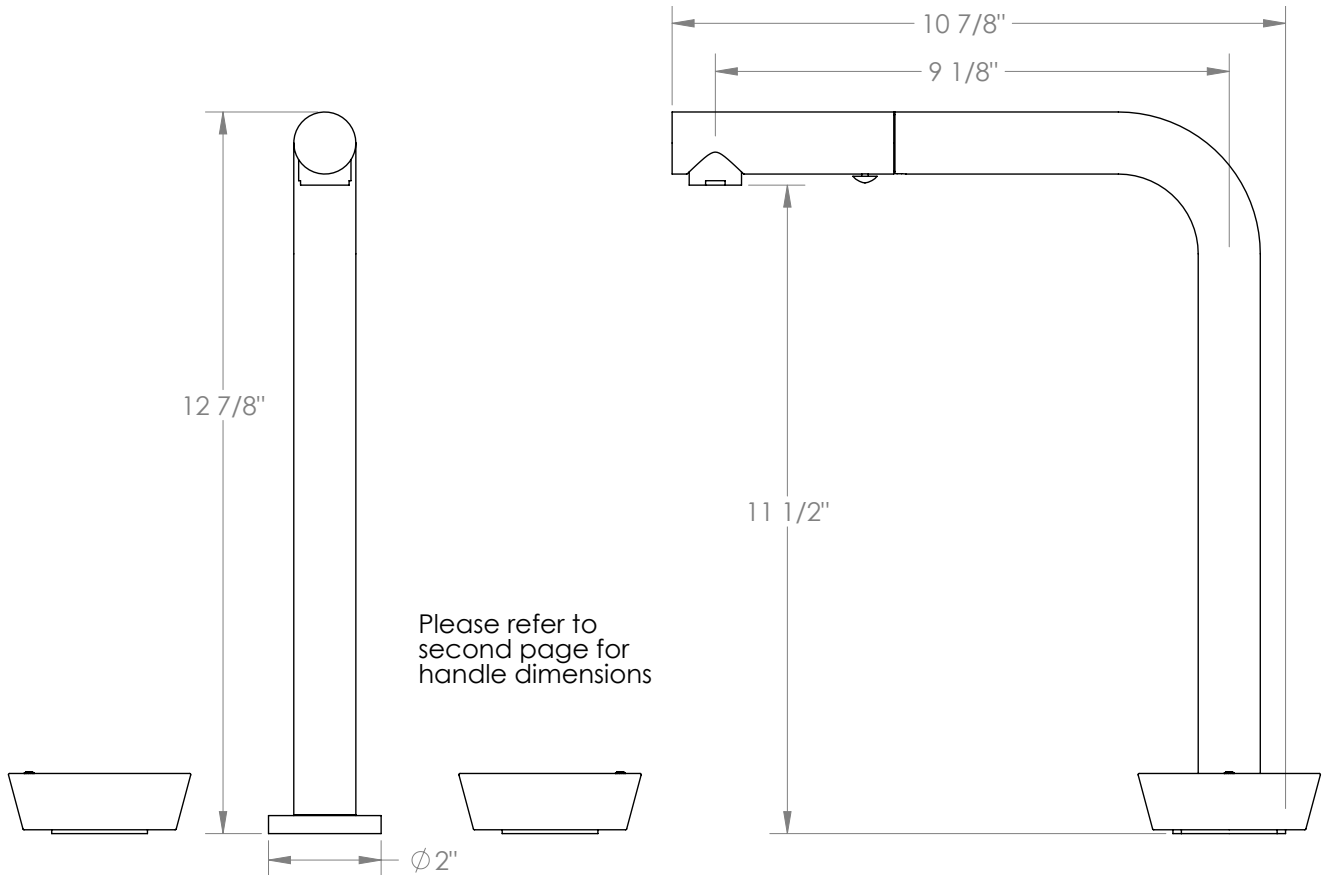

## Zen 36-7P1-BL1 Deck Mounted, Two Handle Faucet with Pull Out Spray

- Pullout Hose Length: 14-16" (Final Length May Vary Depending on Spout Type)
- Fits Deck Up To 2-1/2" Thick
- Recommended Mounting Hole: 1-3/8"
- All Lead-Free Brass Construction
- Flow Rate: 1.75 GPM
- 1/4 Turn Ceramic Cartridge
- 2 Flow Patterns, Aerated and Spray, Controlled By One Button
- 360° Rotating Spout with Magnetic Docking for Spray
- Professional Installation Required

Available in all finishes shown on the [Watermark Designs website](#)

Meets the applicable requirements of ASME A112.18.1-2005/CSA B125.1-05, entitled "Plumbing Supply Fittings".

Watermark Designs reserves the right to make revisions without notice to produce specifications. All product dimensions are nominal.