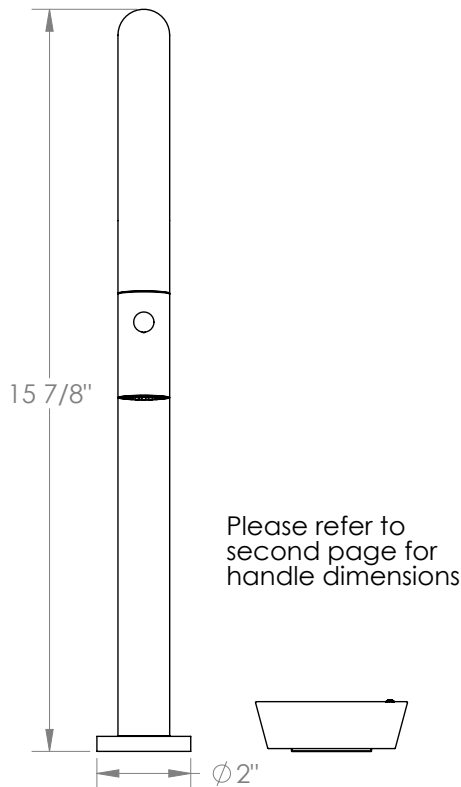

WATERMARK

BROOKLYN, NEW YORK

Zen

36-7.1.3PG2-WM

Deck Mounted, Single Handle, Gooseneck
Faucet with Pull Down Spray - High Spout

- Pullout Hose Length: 14-16" (Final Length May Vary Depending on Spout Type)
- Fits Deck Up To 2-1/2" Thick
- Recommended Mounting Hole: 1-3/8"
- All Lead-Free Brass Construction
- Flow Rate: 1.75 GPM
- Ceramic Mixing Cartridge
- 2 Flow Patterns, Aerated and Spray, Controlled By One Button
- 360° Rotating Spout with Magnetic Docking for Spray
- Professional Installation Required

Available in all finishes shown on the Watermark Designs website

Meets the applicable requirements of ASME A112.18.1-2005/CSA B125.1-05, entitled "Plumbing Supply Fittings".

Watermark Designs reserves the right to make revisions without notice to produce specifications. All product dimensions are nominal.