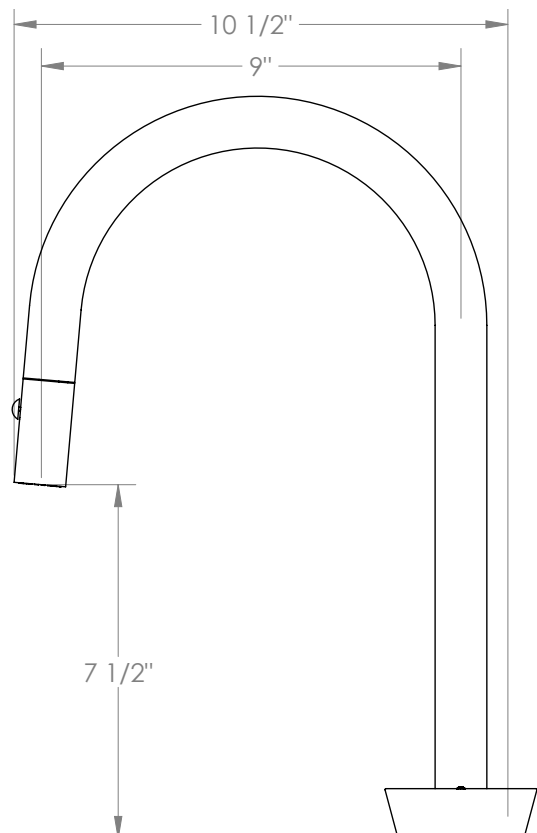

WATERMARK

BROOKLYN, NEW YORK

Zen

36-7.1.3PG2-WM

Deck Mounted, Single Handle, Gooseneck
Faucet with Pull Down Spray - High Spout

- Pullout Hose Length: 14-16" (Final Length May Vary Depending on Spout Type)
- Fits Deck Up To 2-1/2" Thick
- Recommended Mounting Hole: 1-3/8"
- All Lead-Free Brass Construction
- Flow Rate: 1.75 GPM
- Ceramic Mixing Cartridge
- 2 Flow Patterns, Aerated and Spray, Controlled By One Button
- 360° Rotating Spout with Magnetic Docking for Spray
- Professional Installation Required

Available in all finishes shown on the Watermark Designs website

Meets the applicable requirements of ASME A112.18.1-2005/CSA B125.1-05, entitled "Plumbing Supply Fittings".

Watermark Designs reserves the right to make revisions without notice to produce specifications. All product dimensions are nominal.