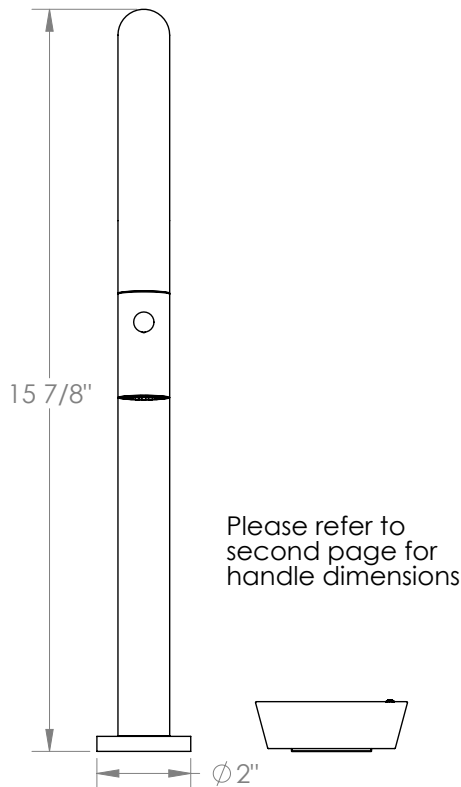

WATERMARK

BROOKLYN, NEW YORK

Available in all finishes shown on the [Watermark Designs website](https://www.watermark-designs.com)

Zen

36-7.1.3PG2-NM

Deck Mounted, Single Handle, Gooseneck
Faucet with Pull Down Spray - High Spout

- Pullout Hose Length: 14-16" (Final Length May Vary Depending on Spout Type)
- Fits Deck Up To 2-1/2" Thick
- Recommended Mounting Hole: 1-3/8"
- All Lead-Free Brass Construction
- Flow Rate: 1.75 GPM
- Ceramic Mixing Cartridge
- 2 Flow Patterns, Aerated and Spray, Controlled By One Button
- 360° Rotating Spout with Magnetic Docking for Spray
- Professional Installation Required

Meets the applicable requirements of ASME A112.18.1-2005/CSA B125.1-05, entitled "Plumbing Supply Fittings".

Watermark Designs reserves the right to make revisions without notice to produce specifications. All product dimensions are nominal.