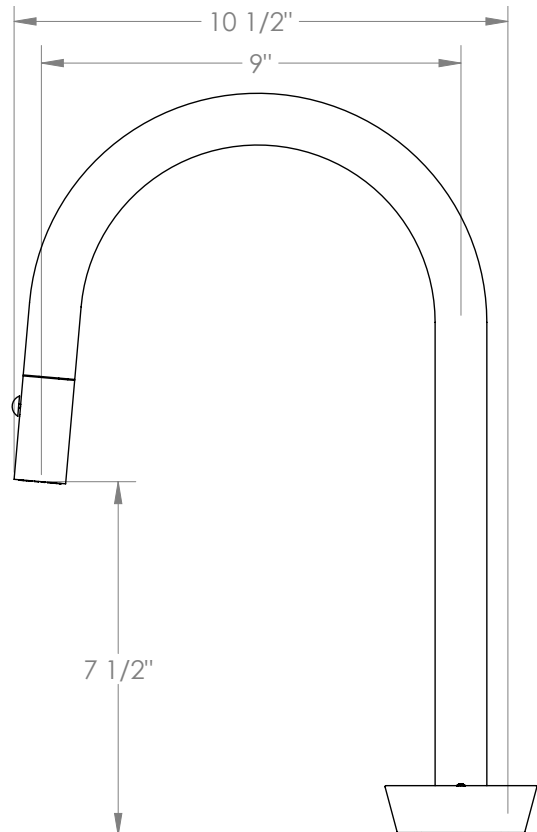

WATERMARK

BROOKLYN, NEW YORK

Available in all finishes shown on the [Watermark Designs website](https://www.watermark-designs.com)

Zen

36-7.1.3PG2-NM

Deck Mounted, Single Handle, Gooseneck
Faucet with Pull Down Spray - High Spout

- Pullout Hose Length: 14-16" (Final Length May Vary Depending on Spout Type)
- Fits Deck Up To 2-1/2" Thick
- Recommended Mounting Hole: 1-3/8"
- All Lead-Free Brass Construction
- Flow Rate: 1.75 GPM
- Ceramic Mixing Cartridge
- 2 Flow Patterns, Aerated and Spray, Controlled By One Button
- 360° Rotating Spout with Magnetic Docking for Spray
- Professional Installation Required

Meets the applicable requirements of ASME A112.18.1-2005/CSA B125.1-05, entitled "Plumbing Supply Fittings".

Watermark Designs reserves the right to make revisions without notice to produce specifications. All product dimensions are nominal.