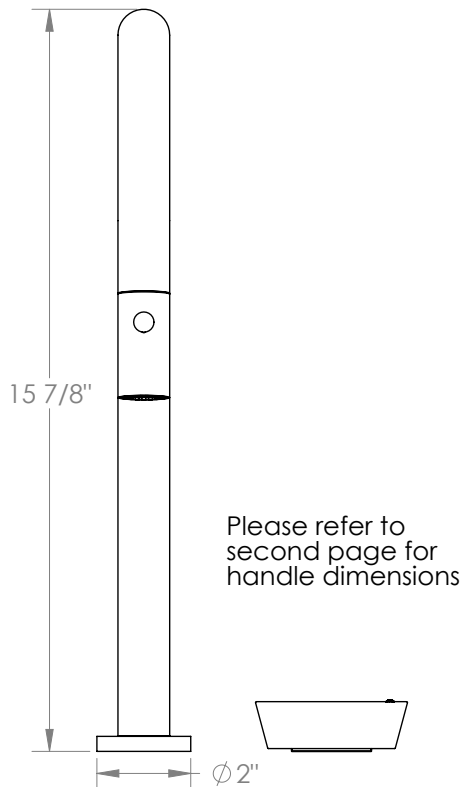

WATERMARK

BROOKLYN, NEW YORK

Available in all finishes shown on the [Watermark Designs website](#)

Zen

36-7.1.3PG2-MM

Deck Mounted, Single Handle, Gooseneck
Faucet with Pull Down Spray - High Spout

- Pullout Hose Length: 14-16" (Final Length May Vary Depending on Spout Type)
- Fits Deck Up To 2-1/2" Thick
- Recommended Mounting Hole: 1-3/8"
- All Lead-Free Brass Construction
- Flow Rate: 1.75 GPM
- Ceramic Mixing Cartridge
- 2 Flow Patterns, Aerated and Spray, Controlled By One Button
- 360° Rotating Spout with Magnetic Docking for Spray
- Professional Installation Required

Meets the applicable requirements of ASME A112.18.1-2005/CSA B125.1-05, entitled "Plumbing Supply Fittings".

Watermark Designs reserves the right to make revisions without notice to produce specifications. All product dimensions are nominal.