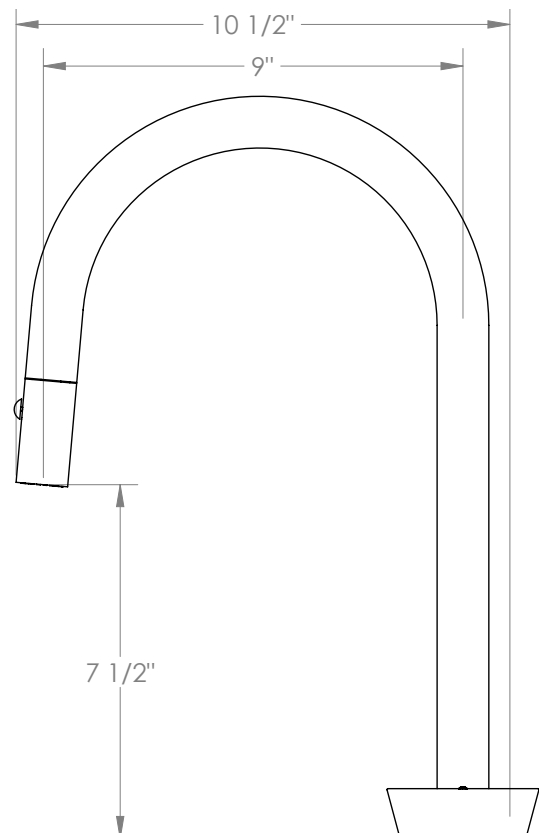

WATERMARK

BROOKLYN, NEW YORK

Available in all finishes shown on the [Watermark Designs website](#)

Zen

36-7.1.3PG2-MM

Deck Mounted, Single Handle, Gooseneck
Faucet with Pull Down Spray - High Spout

- Pullout Hose Length: 14-16" (Final Length May Vary Depending on Spout Type)
- Fits Deck Up To 2-1/2" Thick
- Recommended Mounting Hole: 1-3/8"
- All Lead-Free Brass Construction
- Flow Rate: 1.75 GPM
- Ceramic Mixing Cartridge
- 2 Flow Patterns, Aerated and Spray, Controlled By One Button
- 360° Rotating Spout with Magnetic Docking for Spray
- Professional Installation Required

Meets the applicable requirements of ASME A112.18.1-2005/CSA B125.1-05, entitled "Plumbing Supply Fittings".

Watermark Designs reserves the right to make revisions without notice to produce specifications. All product dimensions are nominal.