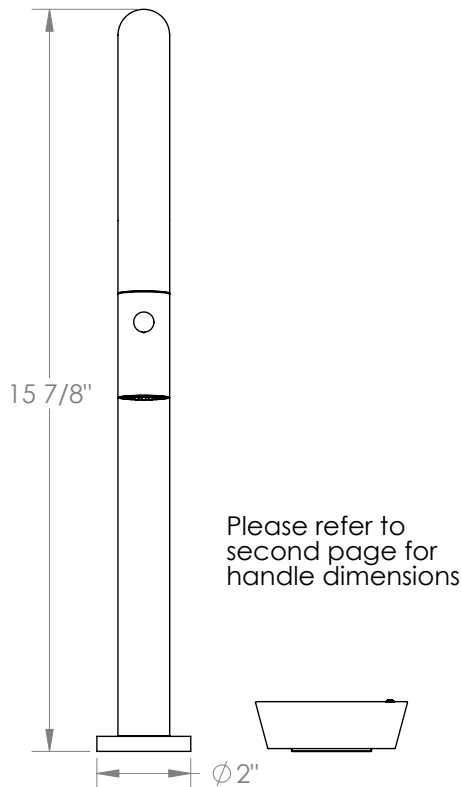

Zen 36-7.1.3PG2-IW

Deck Mounted, Single Handle, Gooseneck
Faucet with Pull Down Spray - High Spout

- Pullout Hose Length: 14-16" (Final Length May Vary Depending on Spout Type)
- Fits Deck Up To 2-1/2" Thick
- Recommended Mounting Hole: 1-3/8"
- All Lead-Free Brass Construction
- Flow Rate: 1.75 GPM
- Ceramic Mixing Cartridge
- 2 Flow Patterns, Aerated and Spray, Controlled By One Button
- 360° Rotating Spout with Magnetic Docking for Spray
- Professional Installation Required

Available in all finishes shown on the [Watermark Designs website](#)