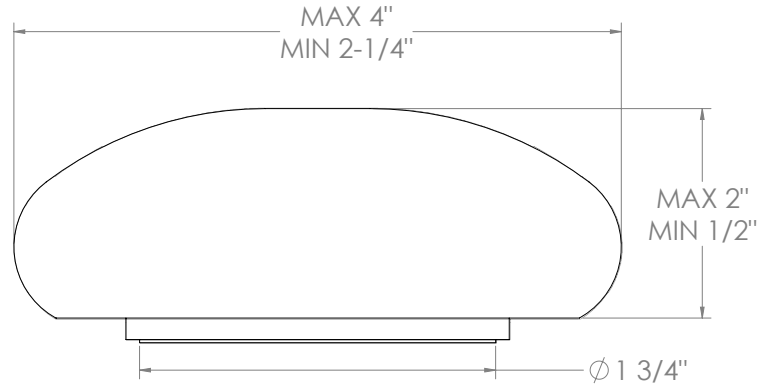

## Zen 36-7.1.3PG2-IW

Deck Mounted, Single Handle, Gooseneck  
Faucet with Pull Down Spray - High Spout

- Pullout Hose Length: 14-16" (Final Length May Vary Depending on Spout Type)
- Fits Deck Up To 2-1/2" Thick
- Recommended Mounting Hole: 1-3/8"
- All Lead-Free Brass Construction
- Flow Rate: 1.75 GPM
- Ceramic Mixing Cartridge
- 2 Flow Patterns, Aerated and Spray, Controlled By One Button
- 360° Rotating Spout with Magnetic Docking for Spray
- Professional Installation Required

## Rock Handles:

Harvest Dark (HD)

Harvest Light (HL)

Mountain Morning (MM)

Winter Morning (WM)

NOTE: Each rock handle is a natural stone handpicked from the pristine shores of the Great Lakes. Each one is unique and will not be identical to another, though we try to pair the most similar ones. The dimensions shown here are only to be used as a guide.