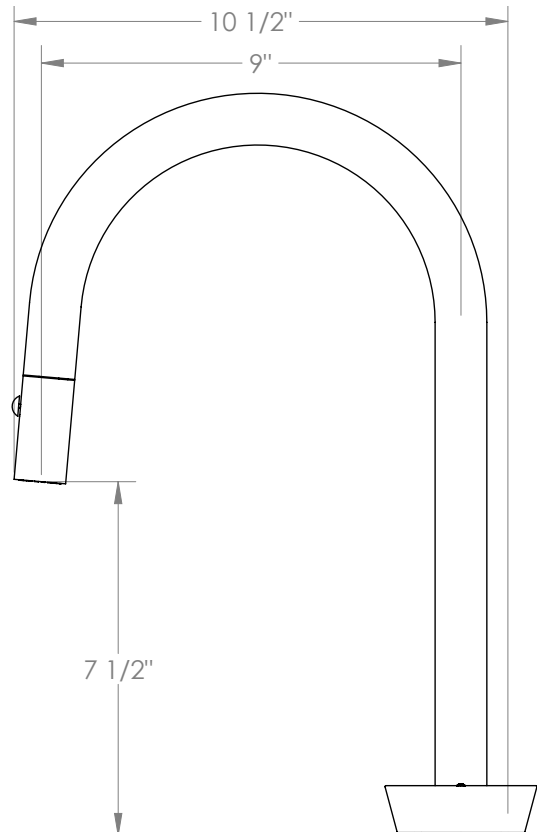

## Zen 36-7.1.3PG2-IW

Deck Mounted, Single Handle, Gooseneck  
Faucet with Pull Down Spray - High Spout

- Pullout Hose Length: 14-16" (Final Length May Vary Depending on Spout Type)
- Fits Deck Up To 2-1/2" Thick
- Recommended Mounting Hole: 1-3/8"
- All Lead-Free Brass Construction
- Flow Rate: 1.75 GPM
- Ceramic Mixing Cartridge
- 2 Flow Patterns, Aerated and Spray, Controlled By One Button
- 360° Rotating Spout with Magnetic Docking for Spray
- Professional Installation Required

Available in all finishes shown on the [Watermark Designs website](#)

Meets the applicable requirements of ASME A112.18.1-2005/CSA B125.1-05, entitled "Plumbing Supply Fittings".

Watermark Designs reserves the right to make revisions without notice to produce specifications. All product dimensions are nominal.