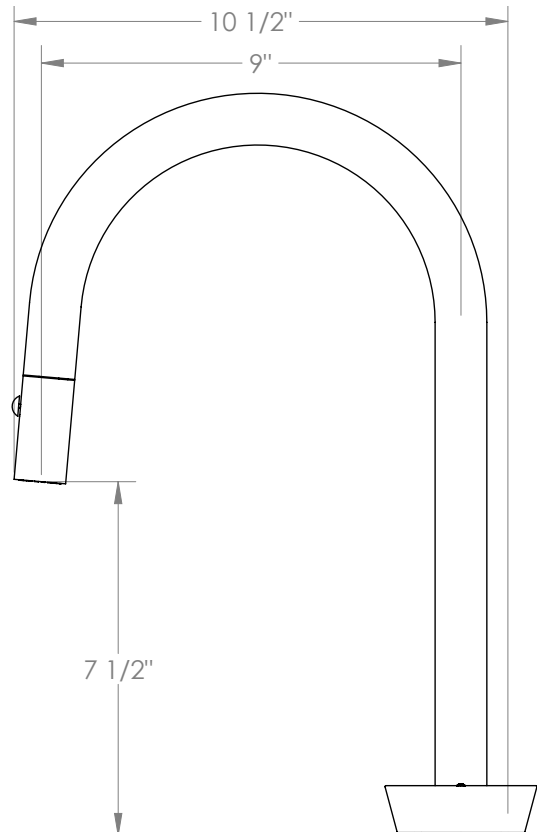

WATERMARK

BROOKLYN, NEW YORK

Zen 36-7.1.3PG2-HO

Deck Mounted, Single Handle, Gooseneck
Faucet with Pull Down Spray - High Spout

- Pullout Hose Length: 14-16" (Final Length May Vary Depending on Spout Type)
- Fits Deck Up To 2-1/2" Thick
- Recommended Mounting Hole: 1-3/8"
- All Lead-Free Brass Construction
- Flow Rate: 1.75 GPM
- Ceramic Mixing Cartridge
- 2 Flow Patterns, Aerated and Spray, Controlled By One Button
- 360° Rotating Spout with Magnetic Docking for Spray
- Professional Installation Required

Available in all finishes shown on the [Watermark Designs website](#)

Meets the applicable requirements of ASME A112.18.1-2005/CSA B125.1-05, entitled "Plumbing Supply Fittings".

Watermark Designs reserves the right to make revisions without notice to produce specifications. All product dimensions are nominal.