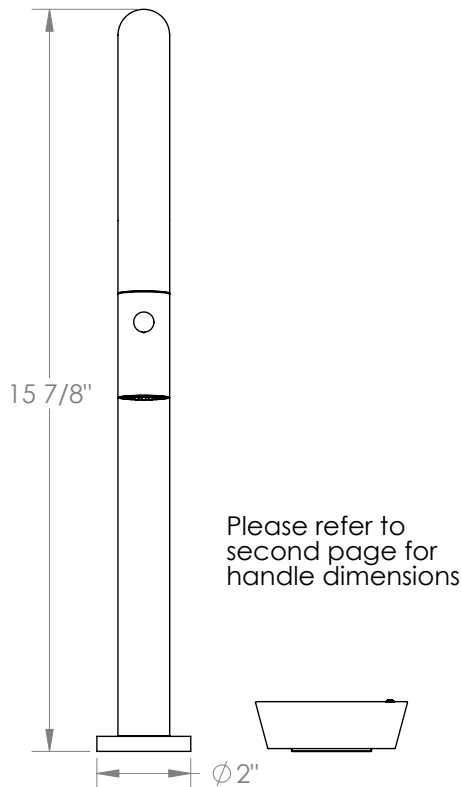

WATERMARK

BROOKLYN, NEW YORK

Zen 36-7.1.3PG2-HO

Deck Mounted, Single Handle, Gooseneck
Faucet with Pull Down Spray - High Spout

- Pullout Hose Length: 14-16" (Final Length May Vary Depending on Spout Type)
- Fits Deck Up To 2-1/2" Thick
- Recommended Mounting Hole: 1-3/8"
- All Lead-Free Brass Construction
- Flow Rate: 1.75 GPM
- Ceramic Mixing Cartridge
- 2 Flow Patterns, Aerated and Spray, Controlled By One Button
- 360° Rotating Spout with Magnetic Docking for Spray
- Professional Installation Required

Available in all finishes shown on the [Watermark Designs website](#)

Meets the applicable requirements of ASME A112.18.1-2005/CSA B125.1-05, entitled "Plumbing Supply Fittings".

Watermark Designs reserves the right to make revisions without notice to produce specifications. All product dimensions are nominal.