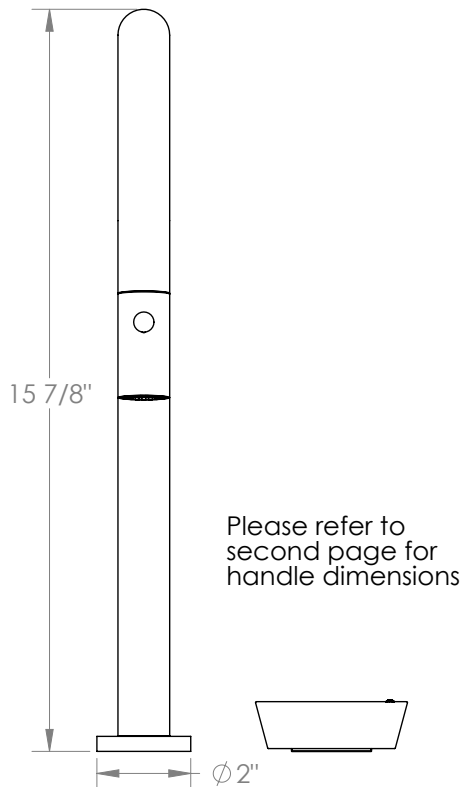

WATERMARK

BROOKLYN, NEW YORK

Zen

36-7.1.3PG2-HL

Deck Mounted, Single Handle, Gooseneck
Faucet with Pull Down Spray - High Spout

- Pullout Hose Length: 14-16" (Final Length May Vary Depending on Spout Type)
- Fits Deck Up To 2-1/2" Thick
- Recommended Mounting Hole: 1-3/8"
- All Lead-Free Brass Construction
- Flow Rate: 1.75 GPM
- Ceramic Mixing Cartridge
- 2 Flow Patterns, Aerated and Spray, Controlled By One Button
- 360° Rotating Spout with Magnetic Docking for Spray
- Professional Installation Required

Available in all finishes shown on the Watermark Designs website

Meets the applicable requirements of ASME A112.18.1-2005/CSA B125.1-05, entitled "Plumbing Supply Fittings".

Watermark Designs reserves the right to make revisions without notice to produce specifications. All product dimensions are nominal.