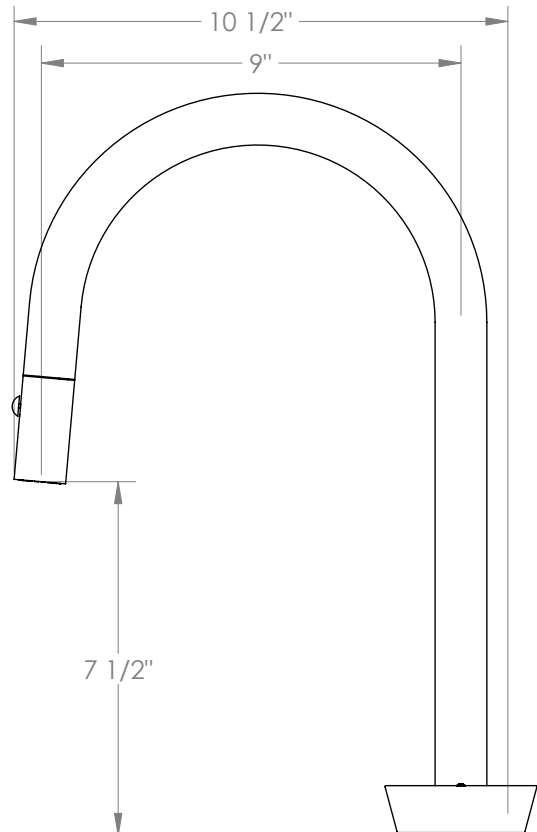

WATERMARK

BROOKLYN, NEW YORK

Zen

36-7.1.3PG2-HL

Deck Mounted, Single Handle, Gooseneck
Faucet with Pull Down Spray - High Spout

- Pullout Hose Length: 14-16" (Final Length May Vary Depending on Spout Type)
- Fits Deck Up To 2-1/2" Thick
- Recommended Mounting Hole: 1-3/8"
- All Lead-Free Brass Construction
- Flow Rate: 1.75 GPM
- Ceramic Mixing Cartridge
- 2 Flow Patterns, Aerated and Spray, Controlled By One Button
- 360° Rotating Spout with Magnetic Docking for Spray
- Professional Installation Required

Available in all finishes shown on the Watermark Designs website

Meets the applicable requirements of ASME A112.18.1-2005/CSA B125.1-05, entitled "Plumbing Supply Fittings".

Watermark Designs reserves the right to make revisions without notice to produce specifications. All product dimensions are nominal.