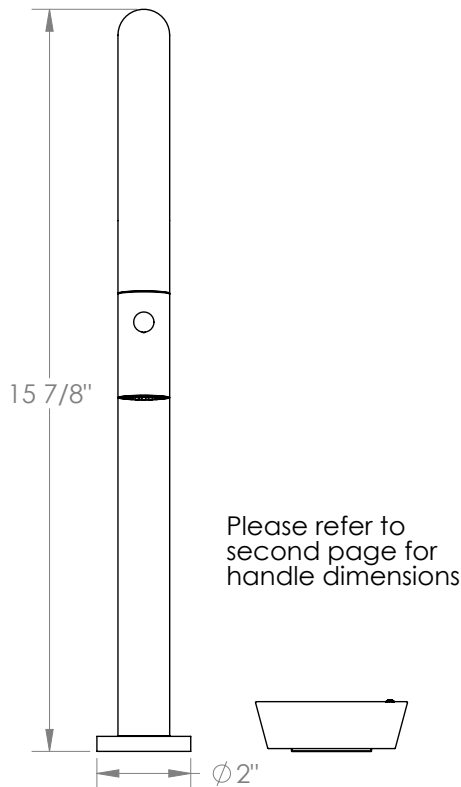

WATERMARK

BROOKLYN, NEW YORK

Zen

36-7.1.3PG2-HD

Deck Mounted, Single Handle, Gooseneck
Faucet with Pull Down Spray - High Spout

- Pullout Hose Length: 14-16" (Final Length May Vary Depending on Spout Type)
- Fits Deck Up To 2-1/2" Thick
- Recommended Mounting Hole: 1-3/8"
- All Lead-Free Brass Construction
- Flow Rate: 1.75 GPM
- Ceramic Mixing Cartridge
- 2 Flow Patterns, Aerated and Spray, Controlled By One Button
- 360° Rotating Spout with Magnetic Docking for Spray
- Professional Installation Required

Available in all finishes shown on the [Watermark Designs website](#)

Meets the applicable requirements of ASME A112.18.1-2005/CSA B125.1-05, entitled "Plumbing Supply Fittings".

Watermark Designs reserves the right to make revisions without notice to produce specifications. All product dimensions are nominal.