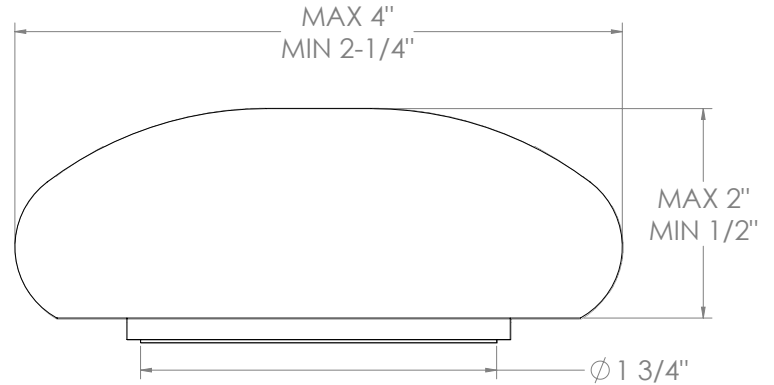

WATERMARK

BROOKLYN, NEW YORK

Zen

36-7.1.3PG2-HD

Deck Mounted, Single Handle, Gooseneck
Faucet with Pull Down Spray - High Spout

- Pullout Hose Length: 14-16" (Final Length May Vary Depending on Spout Type)
- Fits Deck Up To 2-1/2" Thick
- Recommended Mounting Hole: 1-3/8"
- All Lead-Free Brass Construction
- Flow Rate: 1.75 GPM
- Ceramic Mixing Cartridge
- 2 Flow Patterns, Aerated and Spray, Controlled By One Button
- 360° Rotating Spout with Magnetic Docking for Spray
- Professional Installation Required

Available in all finishes shown on the [Watermark Designs website](#)

Meets the applicable requirements of ASME A112.18.1-2005/CSA B125.1-05, entitled "Plumbing Supply Fittings".

Watermark Designs reserves the right to make revisions without notice to produce specifications. All product dimensions are nominal.

09/2023

350 Dewitt Ave. Brooklyn, NY 11207 USA | T: 1 718 257 2800 | F: 1 718 257 2144 | customerservice@watermark-designs.com

WATERMARK

BROOKLYN, NEW YORK

Rock Handles:

Harvest Dark (HD)

Harvest Light (HL)

Mountain Morning (MM)

Winter Morning (WM)

NOTE: Each rock handle is a natural stone handpicked from the pristine shores of the Great Lakes. Each one is unique and will not be identical to another, though we try to pair the most similar ones. The dimensions shown here are only to be used as a guide.