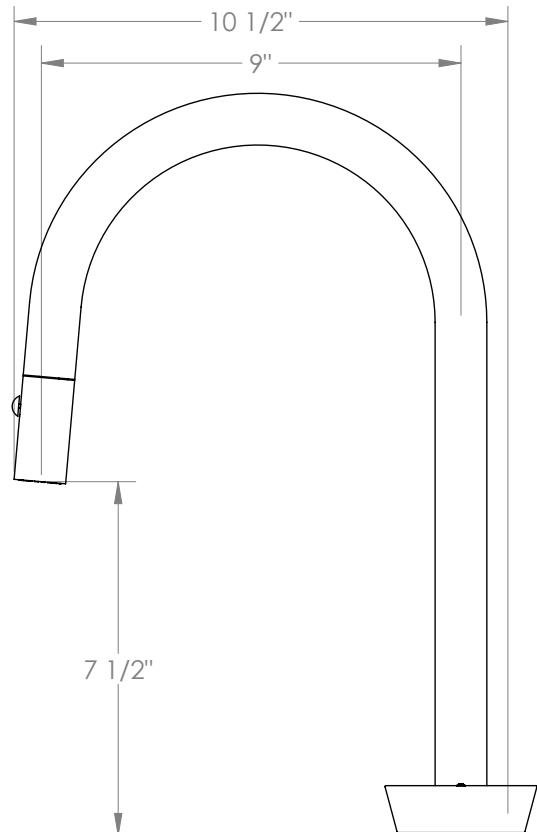

WATERMARK

BROOKLYN, NEW YORK

Zen

36-7.1.3PG2-HD

Deck Mounted, Single Handle, Gooseneck
Faucet with Pull Down Spray - High Spout

- Pullout Hose Length: 14-16" (Final Length May Vary Depending on Spout Type)
- Fits Deck Up To 2-1/2" Thick
- Recommended Mounting Hole: 1-3/8"
- All Lead-Free Brass Construction
- Flow Rate: 1.75 GPM
- Ceramic Mixing Cartridge
- 2 Flow Patterns, Aerated and Spray, Controlled By One Button
- 360° Rotating Spout with Magnetic Docking for Spray
- Professional Installation Required

Available in all finishes shown on the [Watermark Designs website](#)

Meets the applicable requirements of ASME A112.18.1-2005/CSA B125.1-05, entitled "Plumbing Supply Fittings".

Watermark Designs reserves the right to make revisions without notice to produce specifications. All product dimensions are nominal.