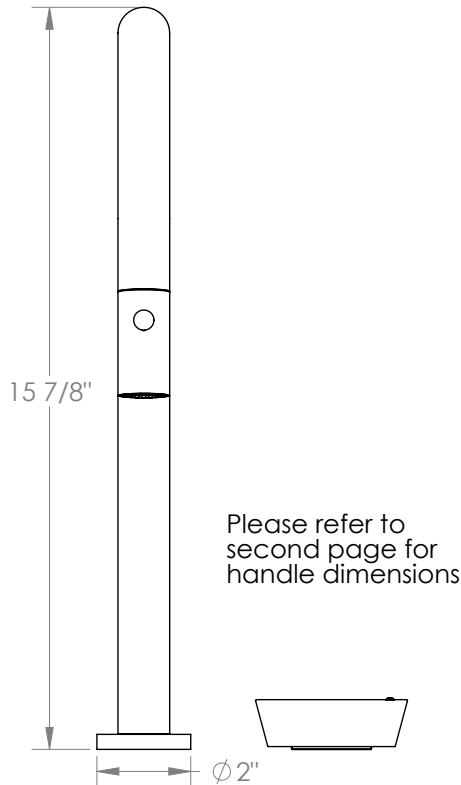

Zen 36-7.1.3PG2-CM

Deck Mounted, Single Handle, Gooseneck
Faucet with Pull Down Spray - High Spout

- Pullout Hose Length: 14-16" (Final Length May Vary Depending on Spout Type)
- Fits Deck Up To 2-1/2" Thick
- Recommended Mounting Hole: 1-3/8"
- All Lead-Free Brass Construction
- Flow Rate: 1.75 GPM
- Ceramic Mixing Cartridge
- 2 Flow Patterns, Aerated and Spray, Controlled By One Button
- 360° Rotating Spout with Magnetic Docking for Spray
- Professional Installation Required

Available in all finishes shown on the [Watermark Designs website](#)