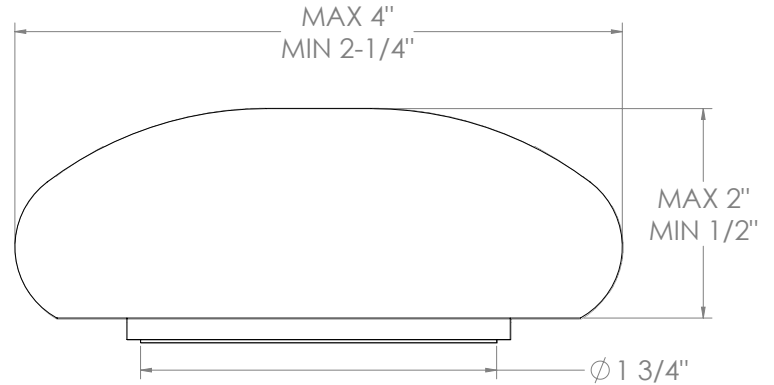

## Zen 36-7.1.3PG2-CM

Deck Mounted, Single Handle, Gooseneck  
Faucet with Pull Down Spray - High Spout

- Pullout Hose Length: 14-16" (Final Length May Vary Depending on Spout Type)
- Fits Deck Up To 2-1/2" Thick
- Recommended Mounting Hole: 1-3/8"
- All Lead-Free Brass Construction
- Flow Rate: 1.75 GPM
- Ceramic Mixing Cartridge
- 2 Flow Patterns, Aerated and Spray, Controlled By One Button
- 360° Rotating Spout with Magnetic Docking for Spray
- Professional Installation Required

## Rock Handles:

Harvest Dark (HD)

Harvest Light (HL)

Mountain Morning (MM)

Winter Morning (WM)

NOTE: Each rock handle is a natural stone handpicked from the pristine shores of the Great Lakes. Each one is unique and will not be identical to another, though we try to pair the most similar ones. The dimensions shown here are only to be used as a guide.