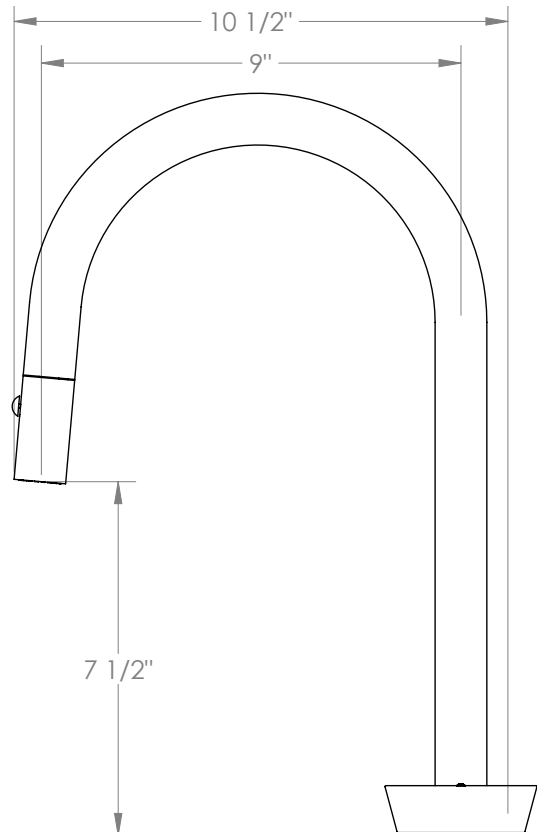

## Zen 36-7.1.3PG2-CM

Deck Mounted, Single Handle, Gooseneck  
Faucet with Pull Down Spray - High Spout

- Pullout Hose Length: 14-16" (Final Length May Vary Depending on Spout Type)
- Fits Deck Up To 2-1/2" Thick
- Recommended Mounting Hole: 1-3/8"
- All Lead-Free Brass Construction
- Flow Rate: 1.75 GPM
- Ceramic Mixing Cartridge
- 2 Flow Patterns, Aerated and Spray, Controlled By One Button
- 360° Rotating Spout with Magnetic Docking for Spray
- Professional Installation Required

Available in all finishes shown on the [Watermark Designs website](#)

Meets the applicable requirements of ASME A112.18.1-2005/CSA B125.1-05, entitled "Plumbing Supply Fittings".

Watermark Designs reserves the right to make revisions without notice to produce specifications. All product dimensions are nominal.