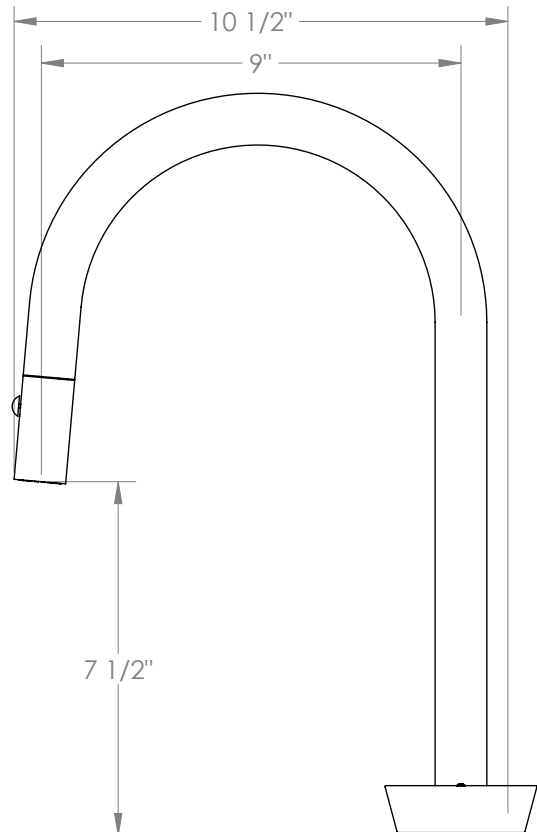

WATERMARK

BROOKLYN, NEW YORK

Available in all finishes shown on the [Watermark Designs website](https://www.watermark-designs.com)

Zen

36-7.1.3PG2-BL1

Deck Mounted, Single Handle, Gooseneck
Faucet with Pull Down Spray - High Spout

- Pullout Hose Length: 14-16" (Final Length May Vary Depending on Spout Type)
- Fits Deck Up To 2-1/2" Thick
- Recommended Mounting Hole: 1-3/8"
- All Lead-Free Brass Construction
- Flow Rate: 1.75 GPM
- Ceramic Mixing Cartridge
- 2 Flow Patterns, Aerated and Spray, Controlled By One Button
- 360° Rotating Spout with Magnetic Docking for Spray
- Professional Installation Required

Meets the applicable requirements of ASME A112.18.1-2005/CSA B125.1-05, entitled "Plumbing Supply Fittings".

Watermark Designs reserves the right to make revisions without notice to produce specifications. All product dimensions are nominal.