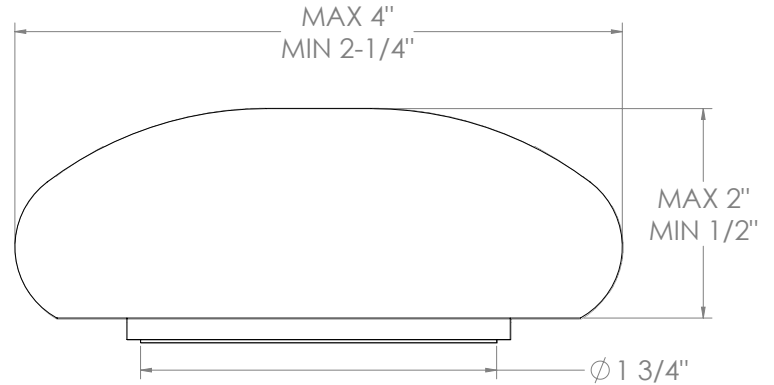

WATERMARK

BROOKLYN, NEW YORK

Rock Handles:

Harvest Light (HL)