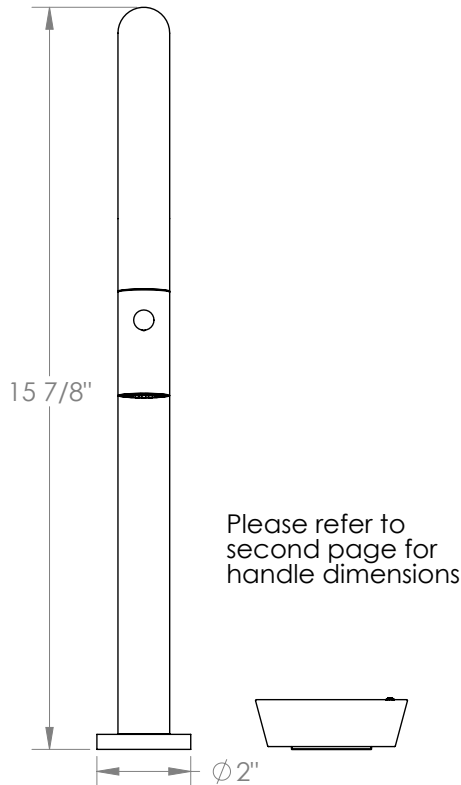

WATERMARK

BROOKLYN, NEW YORK

Available in all finishes shown on the [Watermark Designs website](https://www.watermark-designs.com)

Zen

36-7.1.3PG2-BL1

Deck Mounted, Single Handle, Gooseneck
Faucet with Pull Down Spray - High Spout

- Pullout Hose Length: 14-16" (Final Length May Vary Depending on Spout Type)
- Fits Deck Up To 2-1/2" Thick
- Recommended Mounting Hole: 1-3/8"
- All Lead-Free Brass Construction
- Flow Rate: 1.75 GPM
- Ceramic Mixing Cartridge
- 2 Flow Patterns, Aerated and Spray, Controlled By One Button
- 360° Rotating Spout with Magnetic Docking for Spray
- Professional Installation Required

Meets the applicable requirements of ASME A112.18.1-2005/CSA B125.1-05, entitled "Plumbing Supply Fittings".

Watermark Designs reserves the right to make revisions without notice to produce specifications. All product dimensions are nominal.