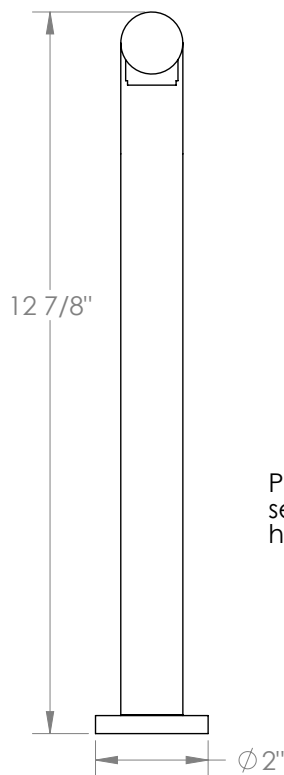

WATERMARK

BROOKLYN, NEW YORK

Zen

36-7.1.3P1-WM

Deck Mounted, Single Handle Faucet with Pull out Faucet - High Spout

- Pullout Hose Length: 14-16" (Final Length May Vary Depending on Spout Type)
- Fits Deck Up To 2-1/2" Thick
- Recommended Mounting Hole: 1-3/8"
- All Lead-Free Brass Construction
- Flow Rate: 1.75 GPM
- Ceramic Mixing Cartridge
- 2 Flow Patterns, Aerated and Spray, Controlled By One Button
- 360° Rotating Spout with Magnetic Docking for Spray
- Professional Installation Required

Available in all finishes shown on the [Watermark Designs website](https://www.watermark-designs.com)

Please refer to second page for handle dimensions

Meets the applicable requirements of ASME A112.18.1-2005/CSA B125.1-05, entitled "Plumbing Supply Fittings".