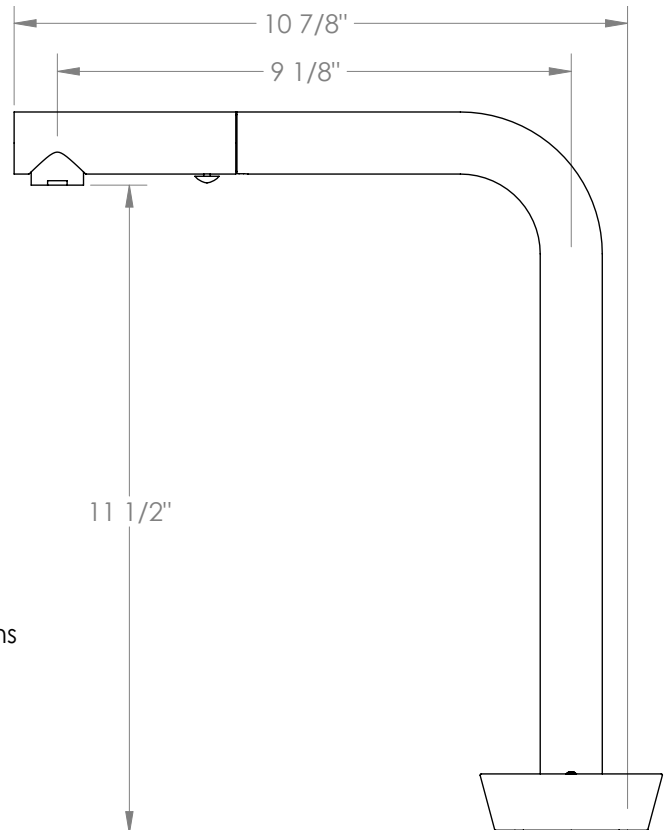

WATERMARK

BROOKLYN, NEW YORK

Zen

36-7.1.3P1-WM

Deck Mounted, Single Handle Faucet with Pull out Faucet - High Spout

- Pullout Hose Length: 14-16" (Final Length May Vary Depending on Spout Type)
- Fits Deck Up To 2-1/2" Thick
- Recommended Mounting Hole: 1-3/8"
- All Lead-Free Brass Construction
- Flow Rate: 1.75 GPM
- Ceramic Mixing Cartridge
- 2 Flow Patterns, Aerated and Spray, Controlled By One Button
- 360° Rotating Spout with Magnetic Docking for Spray
- Professional Installation Required

Available in all finishes shown on the [Watermark Designs website](https://www.watermark-designs.com)

Please refer to second page for handle dimensions

Meets the applicable requirements of ASME A112.18.1-2005/CSA B125.1-05, entitled "Plumbing Supply Fittings".