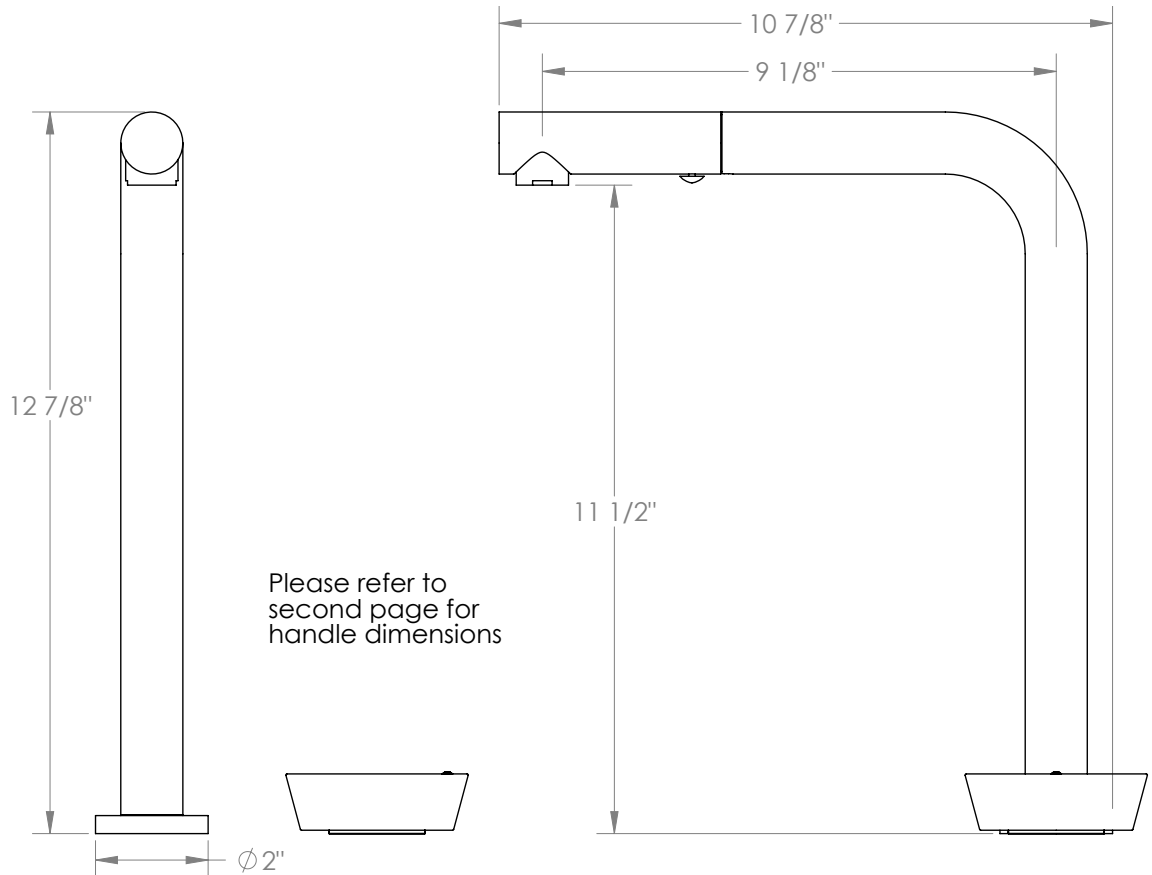

WATERMARK

BROOKLYN, NEW YORK

Zen

36-7.1.3P1-NM

Deck Mounted, Single Handle Faucet with Pull out Faucet - High Spout

- Pullout Hose Length: 14-16" (Final Length May Vary Depending on Spout Type)
- Fits Deck Up To 2-1/2" Thick
- Recommended Mounting Hole: 1-3/8"
- All Lead-Free Brass Construction
- Flow Rate: 1.75 GPM
- Ceramic Mixing Cartridge
- 2 Flow Patterns, Aerated and Spray, Controlled By One Button
- 360° Rotating Spout with Magnetic Docking for Spray
- Professional Installation Required

Available in all finishes shown on the [Watermark Designs website](https://www.watermark-designs.com)

Meets the applicable requirements of ASME A112.18.1-2005/CSA B125.1-05, entitled "Plumbing Supply Fittings".