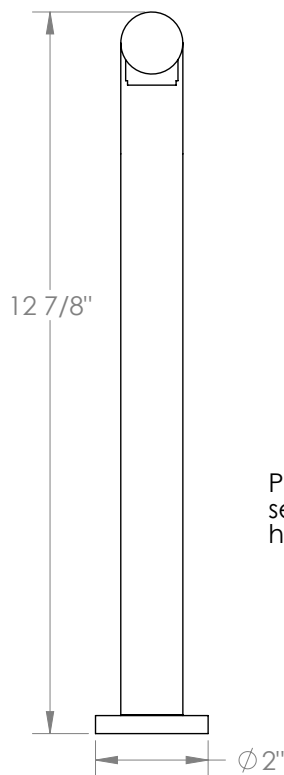

WATERMARK

BROOKLYN, NEW YORK

Zen

36-7.1.3P1-MM

Deck Mounted, Single Handle Faucet with Pull out Faucet - High Spout

- Pullout Hose Length: 14-16" (Final Length May Vary Depending on Spout Type)
- Fits Deck Up To 2-1/2" Thick
- Recommended Mounting Hole: 1-3/8"
- All Lead-Free Brass Construction
- Flow Rate: 1.75 GPM
- Ceramic Mixing Cartridge
- 2 Flow Patterns, Aerated and Spray, Controlled By One Button
- 360° Rotating Spout with Magnetic Docking for Spray
- Professional Installation Required

Available in all finishes shown on the [Watermark Designs website](https://www.watermark-designs.com)

Please refer to second page for handle dimensions

Meets the applicable requirements of ASME A112.18.1-2005/CSA B125.1-05, entitled "Plumbing Supply Fittings".