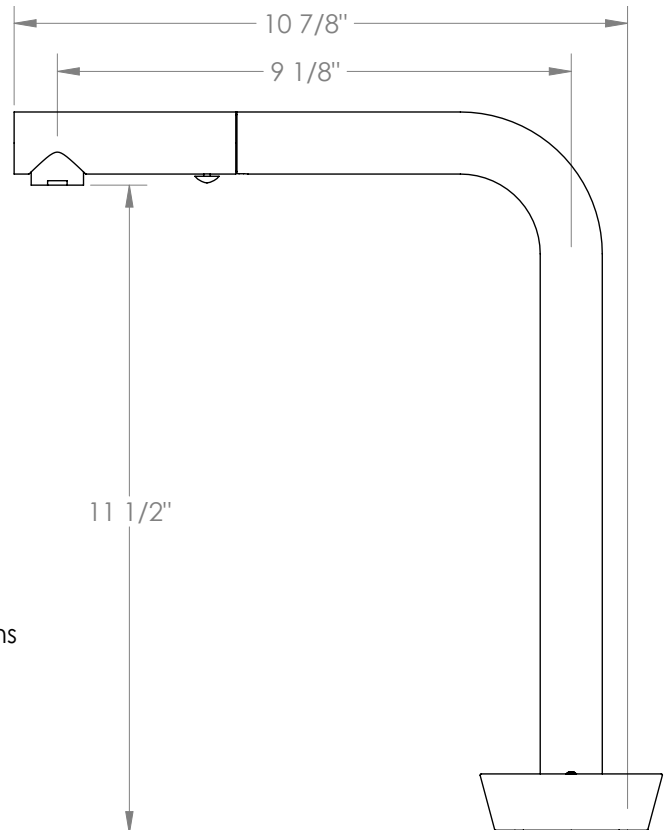

WATERMARK

BROOKLYN, NEW YORK

Zen

36-7.1.3P1-MM

Deck Mounted, Single Handle Faucet with Pull out Faucet - High Spout

- Pullout Hose Length: 14-16" (Final Length May Vary Depending on Spout Type)
- Fits Deck Up To 2-1/2" Thick
- Recommended Mounting Hole: 1-3/8"
- All Lead-Free Brass Construction
- Flow Rate: 1.75 GPM
- Ceramic Mixing Cartridge
- 2 Flow Patterns, Aerated and Spray, Controlled By One Button
- 360° Rotating Spout with Magnetic Docking for Spray
- Professional Installation Required

Available in all finishes shown on the [Watermark Designs website](https://www.watermark-designs.com)

Please refer to second page for handle dimensions

Meets the applicable requirements of ASME A112.18.1-2005/CSA B125.1-05, entitled "Plumbing Supply Fittings".