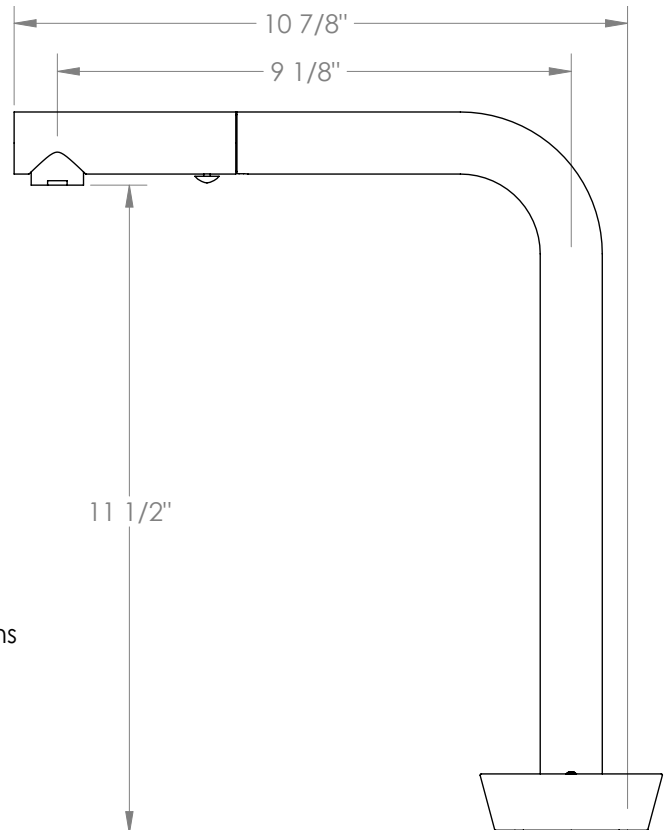

# WATERMARK

BROOKLYN, NEW YORK

Zen

36-7.1.3P1-IW

Deck Mounted, Single Handle Faucet with Pull out Faucet - High Spout

- Pullout Hose Length: 14-16" (Final Length May Vary Depending on Spout Type)
- Fits Deck Up To 2-1/2" Thick
- Recommended Mounting Hole: 1-3/8"
- All Lead-Free Brass Construction
- Flow Rate: 1.75 GPM
- Ceramic Mixing Cartridge
- 2 Flow Patterns, Aerated and Spray, Controlled By One Button
- 360° Rotating Spout with Magnetic Docking for Spray
- Professional Installation Required

Available in all finishes shown on the [Watermark Designs website](https://www.watermark-designs.com)

Please refer to second page for handle dimensions

Meets the applicable requirements of ASME A112.18.1-2005/CSA B125.1-05, entitled "Plumbing Supply Fittings".