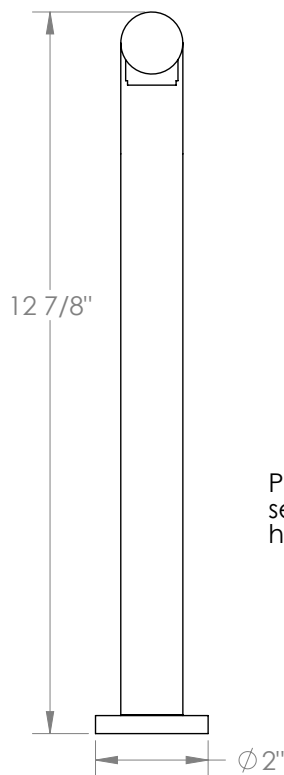

# WATERMARK

BROOKLYN, NEW YORK

Zen

36-7.1.3P1-IW

Deck Mounted, Single Handle Faucet with Pull out Faucet - High Spout

- Pullout Hose Length: 14-16" (Final Length May Vary Depending on Spout Type)
- Fits Deck Up To 2-1/2" Thick
- Recommended Mounting Hole: 1-3/8"
- All Lead-Free Brass Construction
- Flow Rate: 1.75 GPM
- Ceramic Mixing Cartridge
- 2 Flow Patterns, Aerated and Spray, Controlled By One Button
- 360° Rotating Spout with Magnetic Docking for Spray
- Professional Installation Required

Available in all finishes shown on the [Watermark Designs website](https://www.watermark-designs.com)

Please refer to second page for handle dimensions

Meets the applicable requirements of ASME A112.18.1-2005/CSA B125.1-05, entitled "Plumbing Supply Fittings".