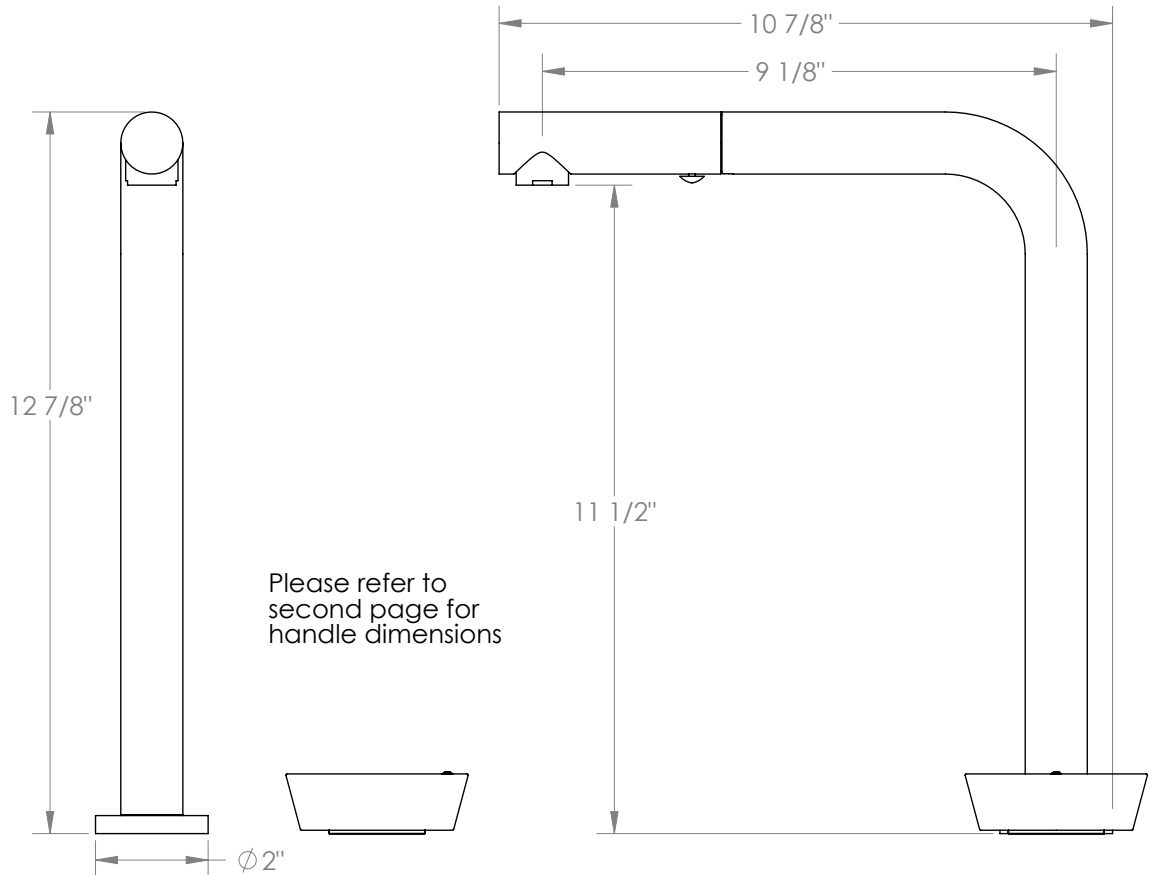

# WATERMARK

BROOKLYN, NEW YORK

Zen

36-7.1.3P1-HO

Deck Mounted, Single Handle Faucet with Pull out Faucet - High Spout

- Pullout Hose Length: 14-16" (Final Length May Vary Depending on Spout Type)
- Fits Deck Up To 2-1/2" Thick
- Recommended Mounting Hole: 1-3/8"
- All Lead-Free Brass Construction
- Flow Rate: 1.75 GPM
- Ceramic Mixing Cartridge
- 2 Flow Patterns, Aerated and Spray, Controlled By One Button
- 360° Rotating Spout with Magnetic Docking for Spray
- Professional Installation Required

Available in all finishes shown on the [Watermark Designs website](https://www.watermark-designs.com)

Meets the applicable requirements of ASME A112.18.1-2005/CSA B125.1-05, entitled "Plumbing Supply Fittings".