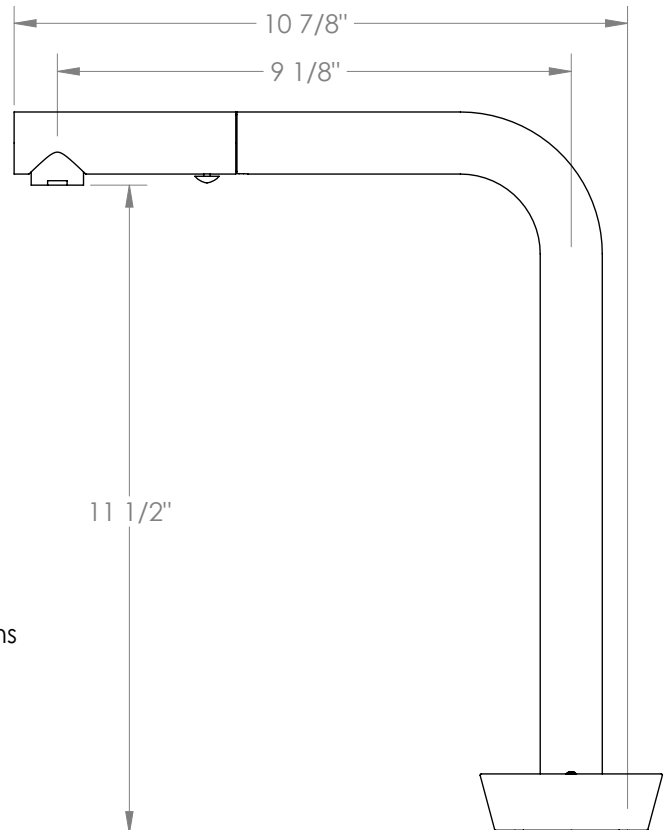

WATERMARK

BROOKLYN, NEW YORK

Zen 36-7.1.3P1-HL

Deck Mounted, Single Handle Faucet with Pull
out Faucet - High Spout

- Pullout Hose Length: 14-16" (Final Length May Vary Depending on Spout Type)
- Fits Deck Up To 2-1/2" Thick
- Recommended Mounting Hole: 1-3/8"
- All Lead-Free Brass Construction
- Flow Rate: 1.75 GPM
- Ceramic Mixing Cartridge
- 2 Flow Patterns, Aerated and Spray, Controlled By One Button
- 360° Rotating Spout with Magnetic Docking for Spray
- Professional Installation Required

Available in all finishes shown on the [Watermark Designs website](https://www.watermark-designs.com)

Please refer to
second page for
handle dimensions

Ø 2"

Meets the applicable requirements of ASME A112.18.1-2005/CSA B125.1-05, entitled "Plumbing Supply Fittings".