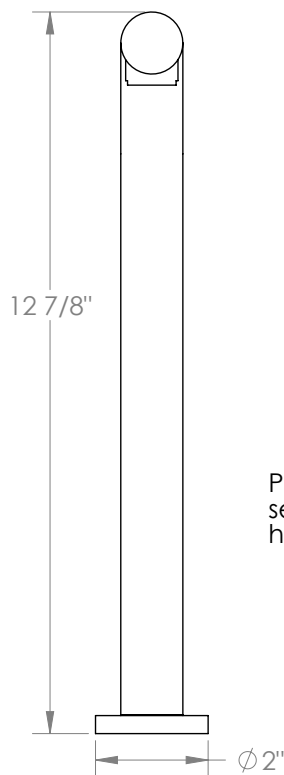

WATERMARK

BROOKLYN, NEW YORK

Zen 36-7.1.3P1-HL

Deck Mounted, Single Handle Faucet with Pull
out Faucet - High Spout

- Pullout Hose Length: 14-16" (Final Length May Vary Depending on Spout Type)
- Fits Deck Up To 2-1/2" Thick
- Recommended Mounting Hole: 1-3/8"
- All Lead-Free Brass Construction
- Flow Rate: 1.75 GPM
- Ceramic Mixing Cartridge
- 2 Flow Patterns, Aerated and Spray, Controlled By One Button
- 360° Rotating Spout with Magnetic Docking for Spray
- Professional Installation Required

Available in all finishes shown on the [Watermark Designs website](https://www.watermark-designs.com)

Please refer to
second page for
handle dimensions

Ø 2"

Meets the applicable requirements of ASME A112.18.1-2005/CSA B125.1-05, entitled "Plumbing Supply Fittings".