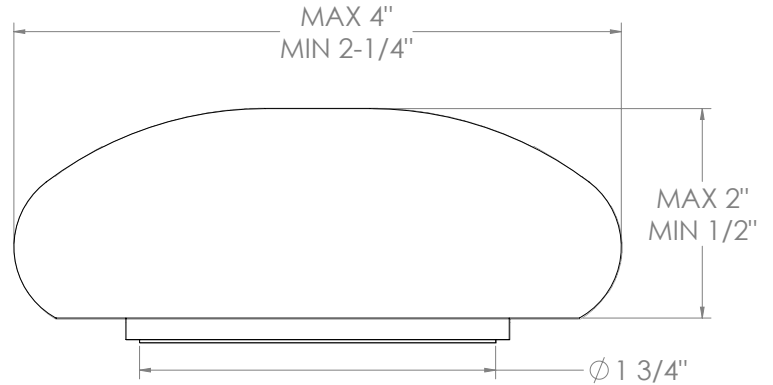

WATERMARK

BROOKLYN, NEW YORK

Zen 36-7.1.3P1-HL

Deck Mounted, Single Handle Faucet with Pull
out Faucet - High Spout

- Pullout Hose Length: 14-16" (Final Length May Vary Depending on Spout Type)
- Fits Deck Up To 2-1/2" Thick
- Recommended Mounting Hole: 1-3/8"
- All Lead-Free Brass Construction
- Flow Rate: 1.75 GPM
- Ceramic Mixing Cartridge
- 2 Flow Patterns, Aerated and Spray, Controlled By One Button
- 360° Rotating Spout with Magnetic Docking for Spray
- Professional Installation Required

Available in all finishes shown on the [Watermark Designs website](https://www.watermark-designs.com)

Please refer to
second page for
handle dimensions

Ø 2"

Meets the applicable requirements of ASME A112.18.1-2005/CSA B125.1-05, entitled "Plumbing Supply Fittings".

WATERMARK

BROOKLYN, NEW YORK

Rock Handles:

Harvest Dark (HD)

Harvest Light (HL)

Mountain Morning (MM)

Winter Morning (WM)

NOTE: Each rock handle is a natural stone handpicked from the pristine shores of the Great Lakes. Each one is unique and will not be identical to another, though we try to pair the most similar ones. The dimensions shown here are only to be used as a guide.