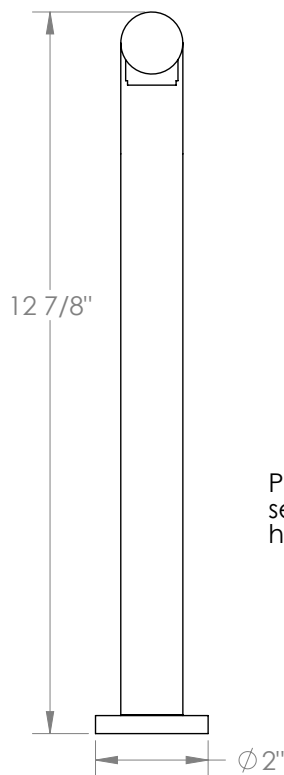

WATERMARK

BROOKLYN, NEW YORK

Zen

36-7.1.3P1-HD

Deck Mounted, Single Handle Faucet with Pull out Faucet - High Spout

- Pullout Hose Length: 14-16" (Final Length May Vary Depending on Spout Type)
- Fits Deck Up To 2-1/2" Thick
- Recommended Mounting Hole: 1-3/8"
- All Lead-Free Brass Construction
- Flow Rate: 1.75 GPM
- Ceramic Mixing Cartridge
- 2 Flow Patterns, Aerated and Spray, Controlled By One Button
- 360° Rotating Spout with Magnetic Docking for Spray
- Professional Installation Required

Available in all finishes shown on the [Watermark Designs website](https://www.watermark-designs.com)

Please refer to second page for handle dimensions

Meets the applicable requirements of ASME A112.18.1-2005/CSA B125.1-05, entitled "Plumbing Supply Fittings".