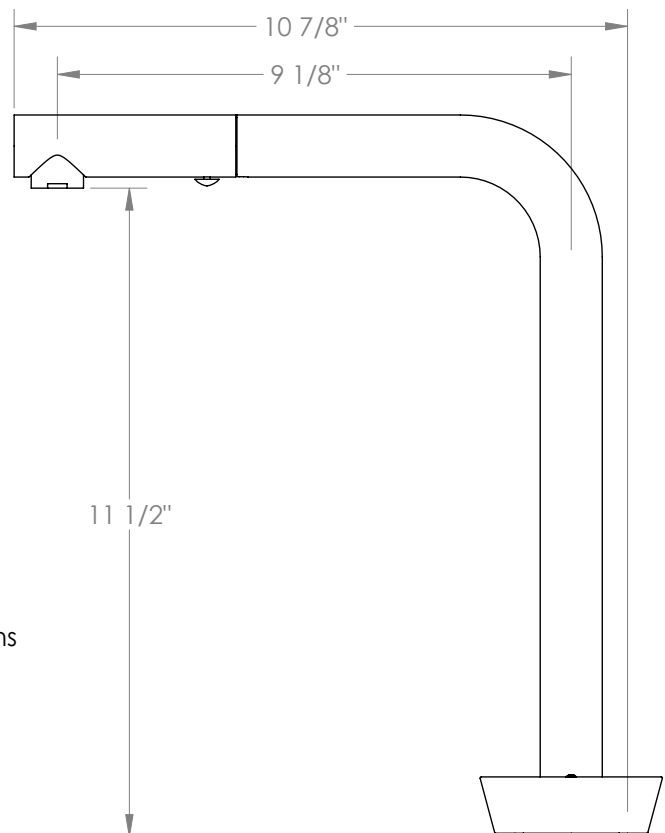

WATERMARK

BROOKLYN, NEW YORK

Zen

36-7.1.3P1-HD

Deck Mounted, Single Handle Faucet with Pull out Faucet - High Spout

- Pullout Hose Length: 14-16" (Final Length May Vary Depending on Spout Type)
- Fits Deck Up To 2-1/2" Thick
- Recommended Mounting Hole: 1-3/8"
- All Lead-Free Brass Construction
- Flow Rate: 1.75 GPM
- Ceramic Mixing Cartridge
- 2 Flow Patterns, Aerated and Spray, Controlled By One Button
- 360° Rotating Spout with Magnetic Docking for Spray
- Professional Installation Required

Available in all finishes shown on the [Watermark Designs website](https://www.watermark-designs.com)

Please refer to second page for handle dimensions

Meets the applicable requirements of ASME A112.18.1-2005/CSA B125.1-05, entitled "Plumbing Supply Fittings".