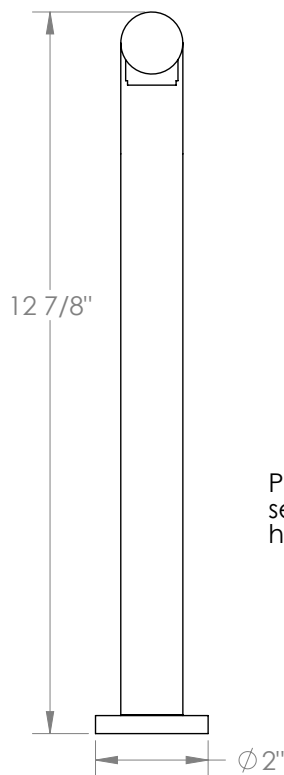

WATERMARK

BROOKLYN, NEW YORK

Zen

36-7.1.3P1-CM

Deck Mounted, Single Handle Faucet with Pull out Faucet - High Spout

- Pullout Hose Length: 14-16" (Final Length May Vary Depending on Spout Type)
- Fits Deck Up To 2-1/2" Thick
- Recommended Mounting Hole: 1-3/8"
- All Lead-Free Brass Construction
- Flow Rate: 1.75 GPM
- Ceramic Mixing Cartridge
- 2 Flow Patterns, Aerated and Spray, Controlled By One Button
- 360° Rotating Spout with Magnetic Docking for Spray
- Professional Installation Required

Available in all finishes shown on the [Watermark Designs website](https://www.watermark-designs.com)

Please refer to second page for handle dimensions

Meets the applicable requirements of ASME A112.18.1-2005/CSA B125.1-05, entitled "Plumbing Supply Fittings".