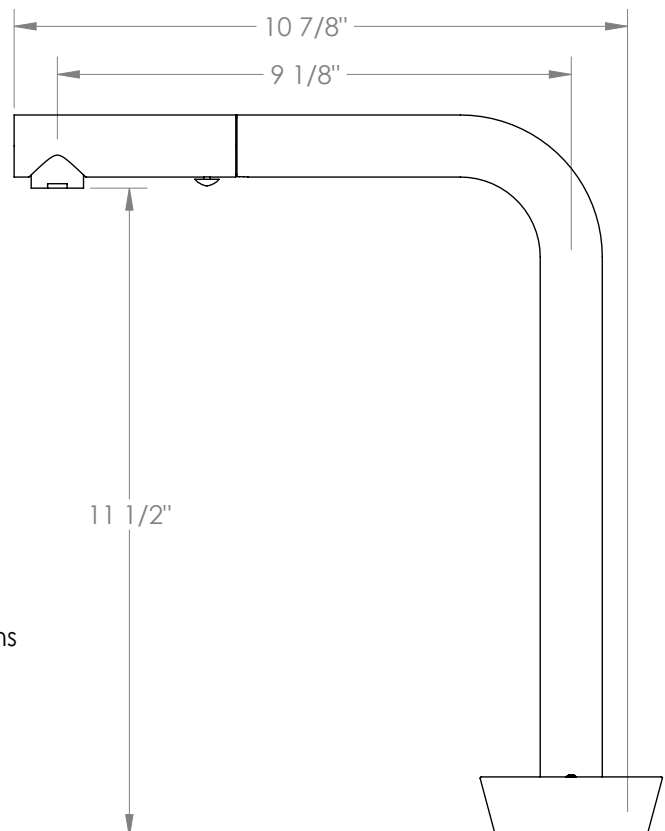

WATERMARK

BROOKLYN, NEW YORK

Zen

36-7.1.3P1-CM

Deck Mounted, Single Handle Faucet with Pull out Faucet - High Spout

- Pullout Hose Length: 14-16" (Final Length May Vary Depending on Spout Type)
- Fits Deck Up To 2-1/2" Thick
- Recommended Mounting Hole: 1-3/8"
- All Lead-Free Brass Construction
- Flow Rate: 1.75 GPM
- Ceramic Mixing Cartridge
- 2 Flow Patterns, Aerated and Spray, Controlled By One Button
- 360° Rotating Spout with Magnetic Docking for Spray
- Professional Installation Required

Available in all finishes shown on the [Watermark Designs website](https://www.watermark-designs.com)

Please refer to second page for handle dimensions

Meets the applicable requirements of ASME A112.18.1-2005/CSA B125.1-05, entitled "Plumbing Supply Fittings".