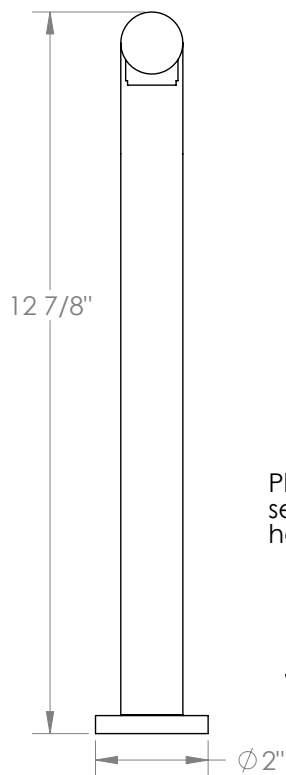

WATERMARK

BROOKLYN, NEW YORK

Zen

36-7.1.3P1-BL1

Deck Mounted, Single Handle Faucet with Pull out Faucet - High Spout

- Pullout Hose Length: 14-16" (Final Length May Vary Depending on Spout Type)
- Fits Deck Up To 2-1/2" Thick
- Recommended Mounting Hole: 1-3/8"
- All Lead-Free Brass Construction
- Flow Rate: 1.75 GPM
- Ceramic Mixing Cartridge
- 2 Flow Patterns, Aerated and Spray, Controlled By One Button
- 360° Rotating Spout with Magnetic Docking for Spray
- Professional Installation Required

Available in all finishes shown on the [Watermark Designs website](https://www.watermark-designs.com)

Please refer to second page for handle dimensions

Meets the applicable requirements of ASME A112.18.1-2005/CSA B125.1-05, entitled "Plumbing Supply Fittings".