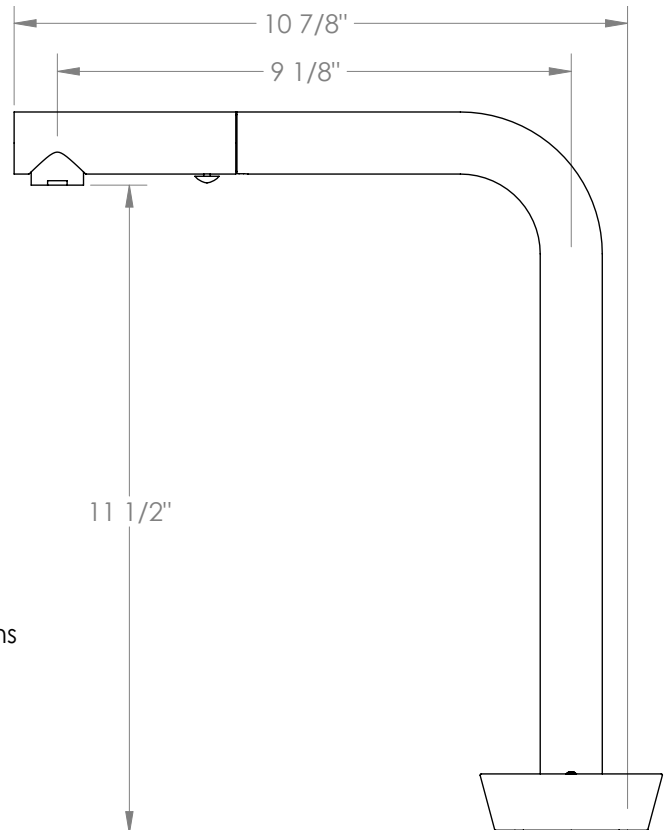

WATERMARK

BROOKLYN, NEW YORK

Zen

36-7.1.3P1-BL1

Deck Mounted, Single Handle Faucet with Pull out Faucet - High Spout

- Pullout Hose Length: 14-16" (Final Length May Vary Depending on Spout Type)
- Fits Deck Up To 2-1/2" Thick
- Recommended Mounting Hole: 1-3/8"
- All Lead-Free Brass Construction
- Flow Rate: 1.75 GPM
- Ceramic Mixing Cartridge
- 2 Flow Patterns, Aerated and Spray, Controlled By One Button
- 360° Rotating Spout with Magnetic Docking for Spray
- Professional Installation Required

Available in all finishes shown on the [Watermark Designs website](https://www.watermark-designs.com)

Please refer to second page for handle dimensions

Meets the applicable requirements of ASME A112.18.1-2005/CSA B125.1-05, entitled "Plumbing Supply Fittings".