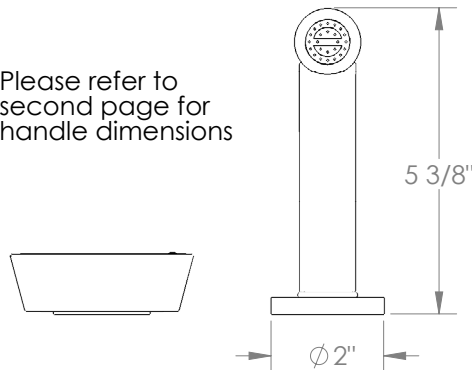

WATERMARK

BROOKLYN, NEW YORK

Zen

36-7.1.3A-WM

Deck Mounted, Single Handle Faucet with Side Spray

- Side Spray Hose Length: 50" (Final Length May Vary)
- Fits Deck Up To 1-3/4" Thick
- Recommended Mounting Hole: 1-3/8"
- All Lead-Free Brass Construction
- Flow Rate: 1.75 GPM
- Ceramic Mixing Cartridge
- 360° Rotating Spout
- Professional Installation Required

Available in all finishes shown on the [Watermark Designs website](#)

Please refer to second page for handle dimensions

Meets the applicable requirements of ASME A112.18.1-2005/CSA B125.1-05, entitled "Plumbing Supply Fittings".