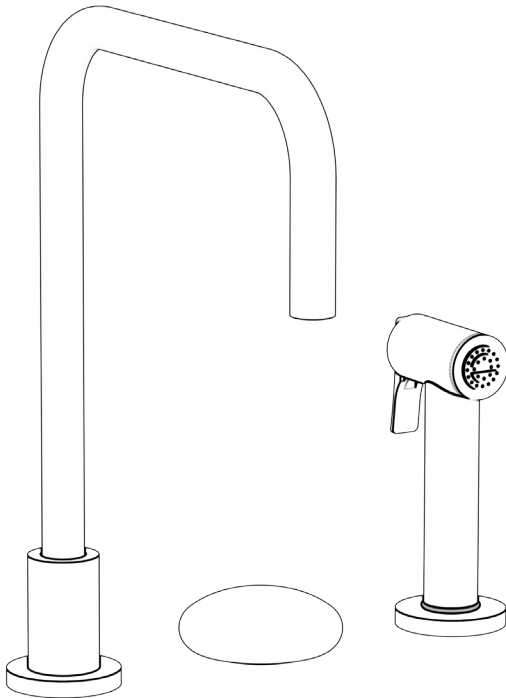

WATERMARK

BROOKLYN, NEW YORK

Zen

36-7.1.3A-WM

Deck Mounted, Single Handle Faucet with Side Spray

- Side Spray Hose Length: 50" (Final Length May Vary)
- Fits Deck Up To 1-3/4" Thick
- Recommended Mounting Hole: 1-3/8"
- All Lead-Free Brass Construction
- Flow Rate: 1.75 GPM
- Ceramic Mixing Cartridge
- 360° Rotating Spout
- Professional Installation Required

Available in all finishes shown on the [Watermark Designs website](#)

Please refer to second page for handle dimensions

Meets the applicable requirements of ASME A112.18.1-2005/CSA B125.1-05, entitled "Plumbing Supply Fittings".