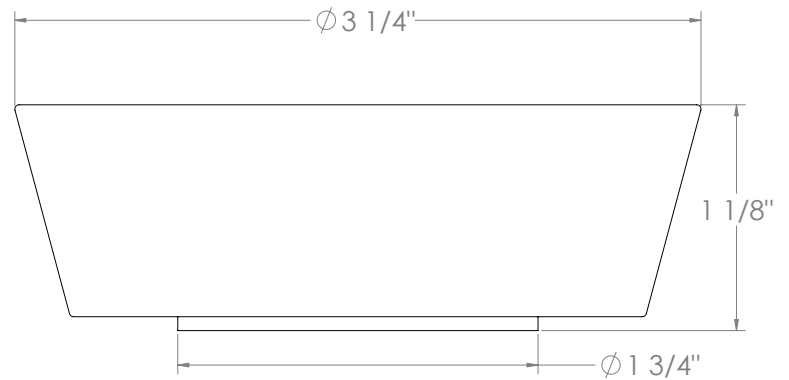

Stone Handles: