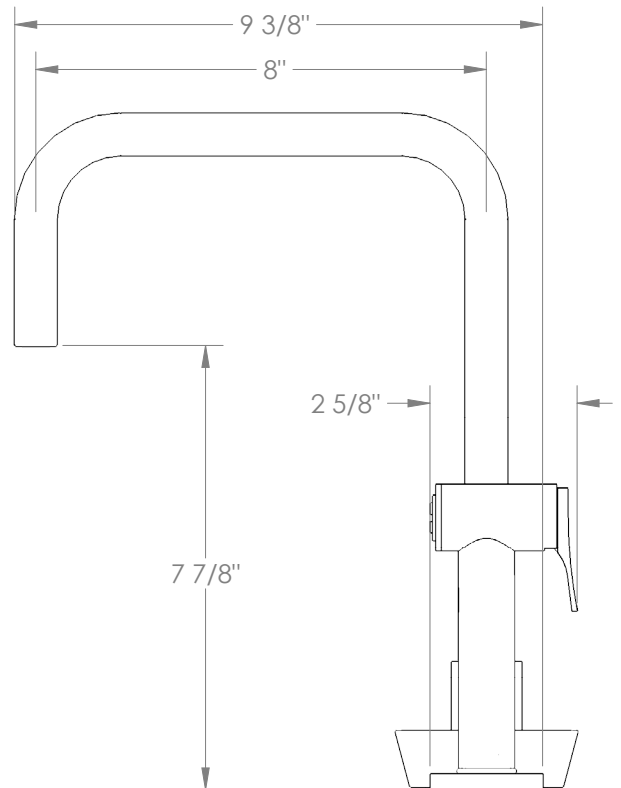

WATERMARK

BROOKLYN, NEW YORK

Zen

36-7.1.3A-WM

Deck Mounted, Single Handle Faucet with Side Spray

- Side Spray Hose Length: 50" (Final Length May Vary)
- Fits Deck Up To 1-3/4" Thick
- Recommended Mounting Hole: 1-3/8"
- All Lead-Free Brass Construction
- Flow Rate: 1.75 GPM
- Ceramic Mixing Cartridge
- 360° Rotating Spout
- Professional Installation Required

Available in all finishes shown on the [Watermark Designs website](#)

Please refer to second page for handle dimensions

Meets the applicable requirements of ASME A112.18.1-2005/CSA B125.1-05, entitled "Plumbing Supply Fittings".