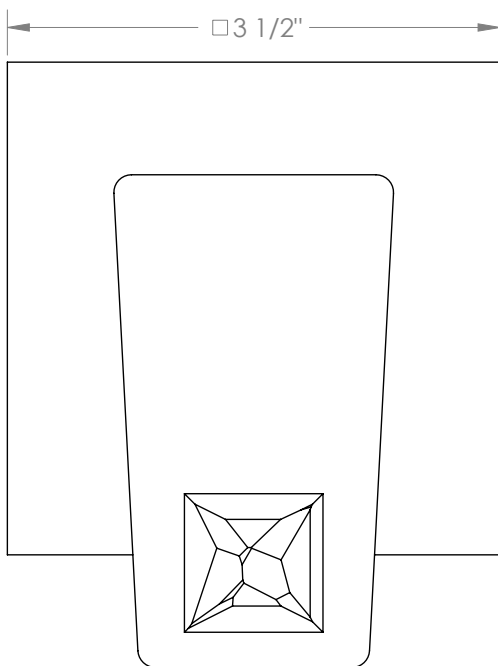

WATERMARK

BROOKLYN, NEW YORK

Edge 35-WTRTP-ED3 Wall Mounted Trim with Faceplate

- For use with the: SS-TS200-C, SS-TS200-H, SS-TS150-C, SS-TS150-H, SS-WD2, SS-WD3, SS-VCWD2, or SS-VCWD3 concealed rough
- Professional Installation Required

Available in all finishes shown on the [Watermark Designs website](#)

Meets the applicable requirements of ASME A112.18.1-2005/CSA B125.1-05, entitled "Plumbing Supply Fittings".

Watermark Designs reserves the right to make revisions without notice to produce specifications. All product dimensions are nominal.