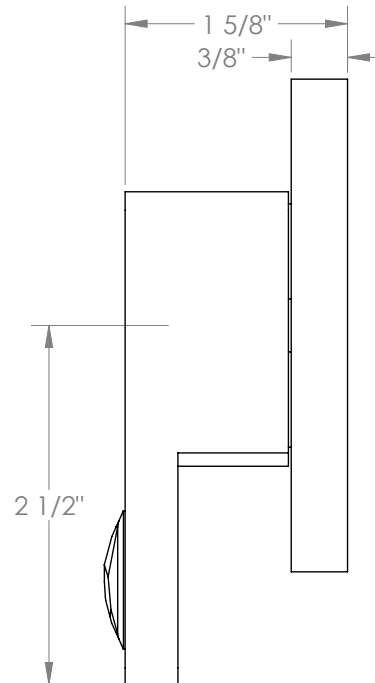

WATERMARK

BROOKLYN, NEW YORK

Edge 35-WTRTP-ED3 Wall Mounted Trim with Faceplate

- For use with the: SS-TS200-C, SS-TS200-H, SS-TS150-C, SS-TS150-H, SS-WD2, SS-WD3, SS-VCWD2, or SS-VCWD3 concealed rough
- Professional Installation Required

Available in all finishes shown on the [Watermark Designs website](#)

Meets the applicable requirements of ASME A112.18.1-2005/CSA B125.1-05, entitled "Plumbing Supply Fittings".

Watermark Designs reserves the right to make revisions without notice to produce specifications. All product dimensions are nominal.