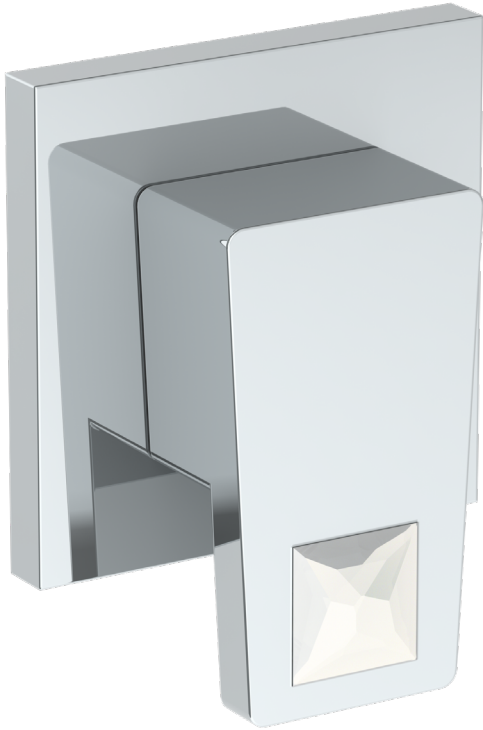

WATERMARK

BROOKLYN, NEW YORK

Edge 35-WTRTP-ED3 Wall Mounted Trim with Faceplate

- For use with the: SS-TS200-C, SS-TS200-H, SS-TS150-C, SS-TS150-H, SS-WD2, SS-WD3, SS-VCWD2, or SS-VCWD3 concealed rough
- Professional Installation Required

Available in all finishes shown on the [Watermark Designs website](#)

Meets the applicable requirements of ASME A112.18.1-2005/CSA B125.1-05, entitled "Plumbing Supply Fittings".

Watermark Designs reserves the right to make revisions without notice to produce specifications. All product dimensions are nominal.