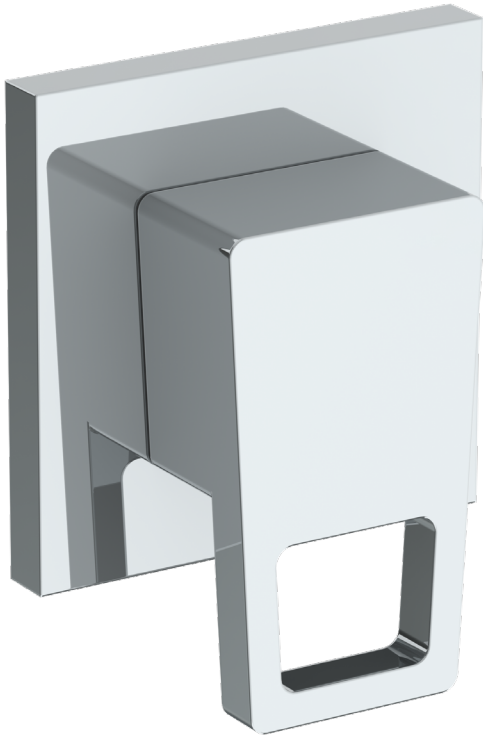

WATERMARK

BROOKLYN, NEW YORK

Edge 35-WTRTP-ED2 Wall Mounted Trim with Faceplate

- For use with the: SS-TS200-C, SS-TS200-H, SS-TS150-C, SS-TS150-H, SS-WD2, SS-WD3, SS-VCWD2, or SS-VCWD3 concealed rough
- Professional Installation Required

Available in all finishes shown on the [Watermark Designs website](https://www.watermark-designs.com)

Meets the applicable requirements of ASME A112.18.1-2005/CSA B125.1-05, entitled "Plumbing Supply Fittings".