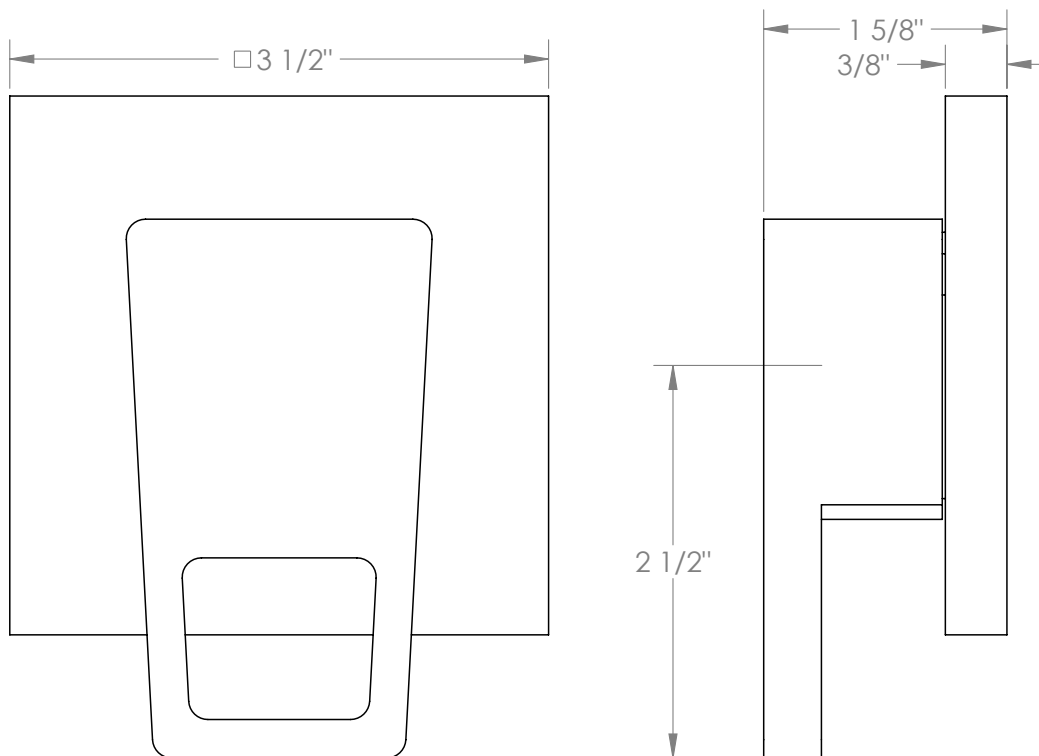

WATERMARK

BROOKLYN, NEW YORK

Edge 35-WTRTP-ED2 Wall Mounted Trim with Faceplate

- For use with the: SS-TS200-C, SS-TS200-H, SS-TS150-C, SS-TS150-H, SS-WD2, SS-WD3, SS-VCWD2, or SS-VCWD3 concealed rough
- Professional Installation Required

Available in all finishes shown on the [Watermark Designs website](https://www.watermark-designs.com)

Meets the applicable requirements of ASME A112.18.1-2005/CSA B125.1-05, entitled "Plumbing Supply Fittings".

Watermark Designs reserves the right to make revisions without notice to produce specifications. All product dimensions are nominal.

03/2022

350 Dewitt Ave. Brooklyn, NY 11207 USA | T: 1 718 257 2800 | F: 1 718 257 2144 | customerservice@watermark-designs.com