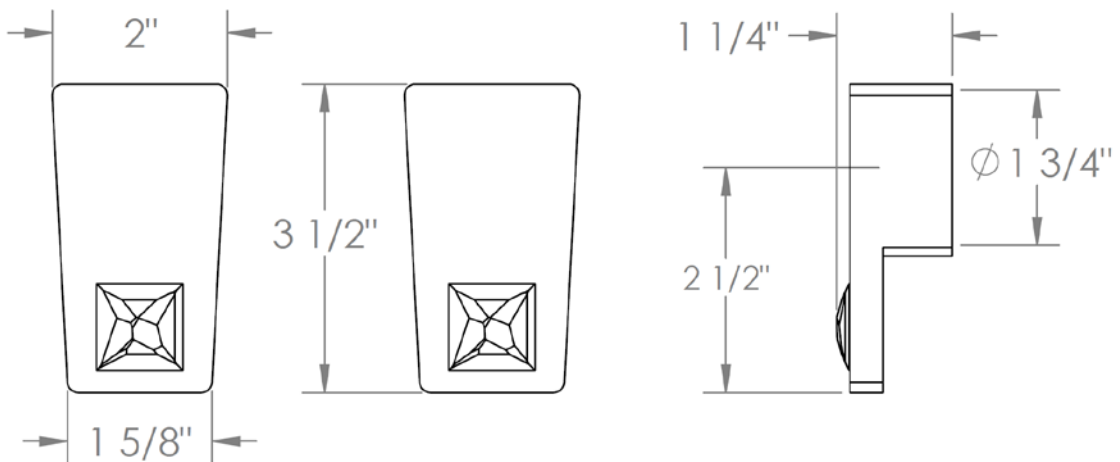

35-WTR2-ED3

Wall Mounted 2-Valve Shower Trim
For use with SS-506 concealed rough

WATERMARK DESIGNS 7/18/2018