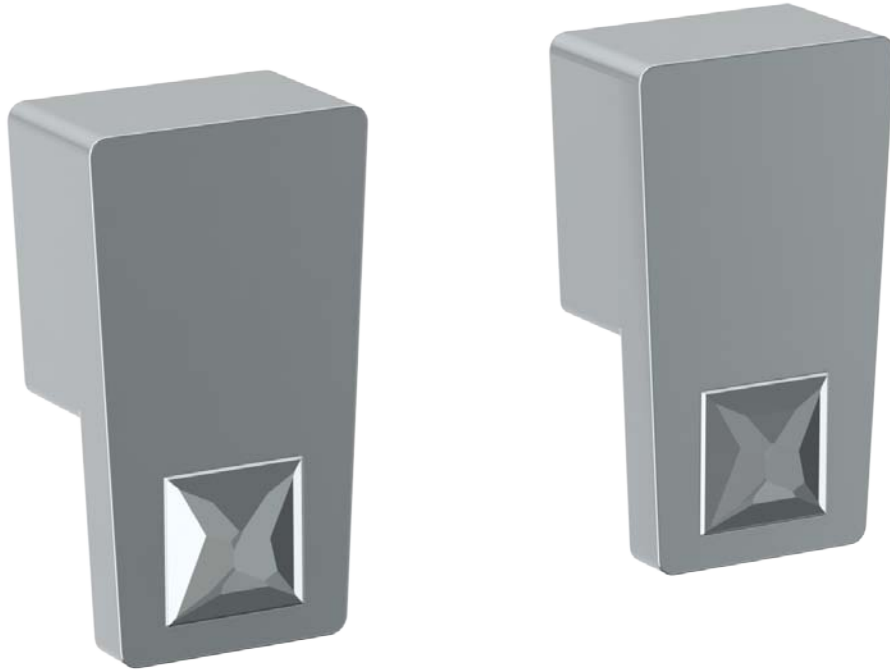

35-WTR2-ED3

Wall Mounted 2-Valve Shower Trim
For use with SS-506 concealed rough

WATERMARK DESIGNS 7/18/2018