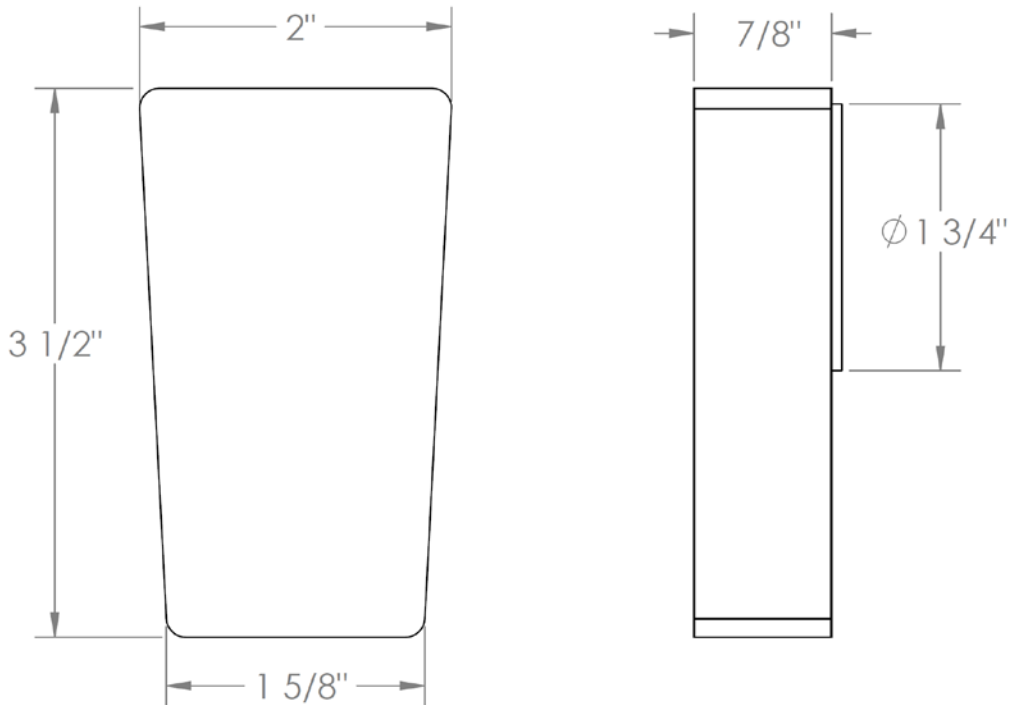

35-WTR-ED1

Wall Mounted Single-Valve Shower Trim

For use with SS-TS200-C, SS-TS200-H, SS-TS150-C, SS-TS150-H, SS-WD2, SS-WD3, SS-VCWD2 or SS-VCWD3 concealed roughs

WATERMARK DESIGNS 6/20/2018