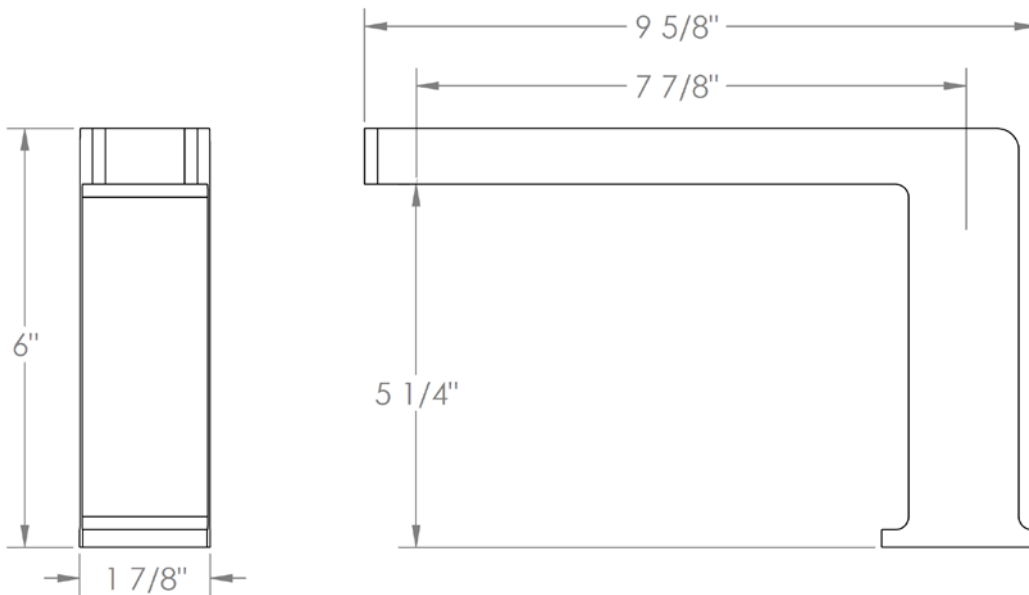

**35-DS**

Deck Mounted Bath Spout

Meets the applicable requirements of ASME A112.18.1-2005/CSA B125.1-05, entitled "Plumbing Supply Fittings"