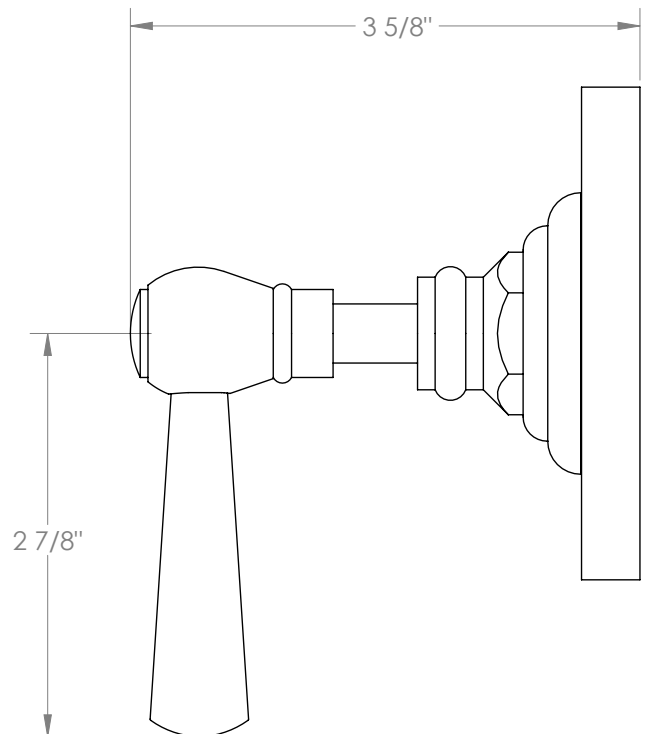

WATERMARK

BROOKLYN, NEW YORK

Haley 34-WTRTP-S1A

Wall Mounted Trim with Faceplate

- For use with the: SS-TS200-C, SS-TS200-H, SS-TS150-C, SS-TS150-H, SS-WD2, SS-WD3, SS-VCWD2, or SS-VCWD3 concealed rough
- Professional Installation Required

Available in all finishes shown on the [Watermark Designs website](#)

Meets the applicable requirements of ASME A112.18.1-2005/CSA B125.1-05, entitled "Plumbing Supply Fittings".

Watermark Designs reserves the right to make revisions without notice to produce specifications. All product dimensions are nominal.