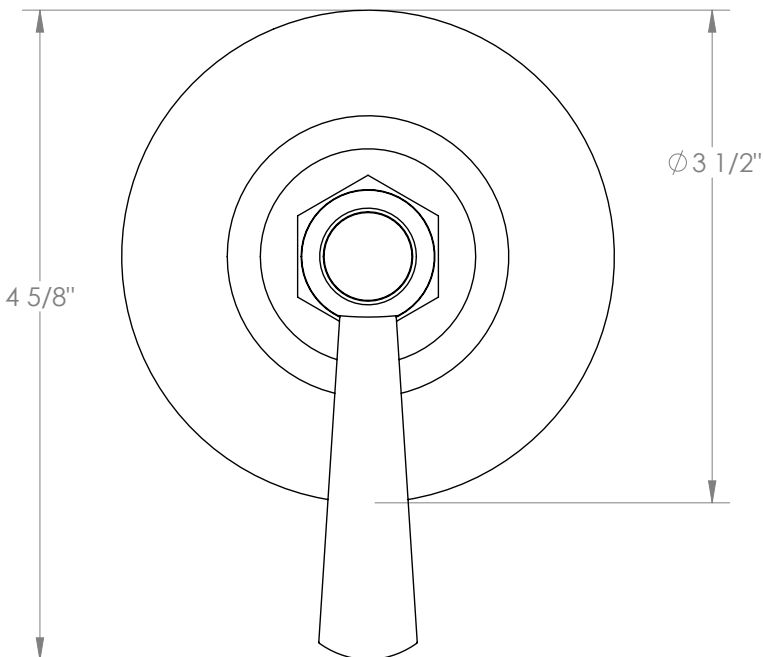

WATERMARK

BROOKLYN, NEW YORK

Haley 34-WTRTP-S1A

Wall Mounted Trim with Faceplate

- For use with the: SS-TS200-C, SS-TS200-H, SS-TS150-C, SS-TS150-H, SS-WD2, SS-WD3, SS-VCWD2, or SS-VCWD3 concealed rough
- Professional Installation Required

Available in all finishes shown on the [Watermark Designs website](#)

Meets the applicable requirements of ASME A112.18.1-2005/CSA B125.1-05, entitled "Plumbing Supply Fittings".

Watermark Designs reserves the right to make revisions without notice to produce specifications. All product dimensions are nominal.