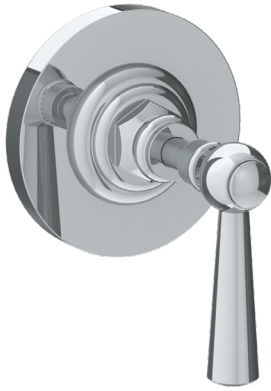

WATERMARK

BROOKLYN, NEW YORK

Haley 34-WTRTP-S1A

Wall Mounted Trim with Faceplate

- For use with the: SS-TS200-C, SS-TS200-H, SS-TS150-C, SS-TS150-H, SS-WD2, SS-WD3, SS-VCWD2, or SS-VCWD3 concealed rough
- Professional Installation Required

Available in all finishes shown on the [Watermark Designs website](#)

Meets the applicable requirements of ASME A112.18.1-2005/CSA B125.1-05, entitled "Plumbing Supply Fittings".

Watermark Designs reserves the right to make revisions without notice to produce specifications. All product dimensions are nominal.