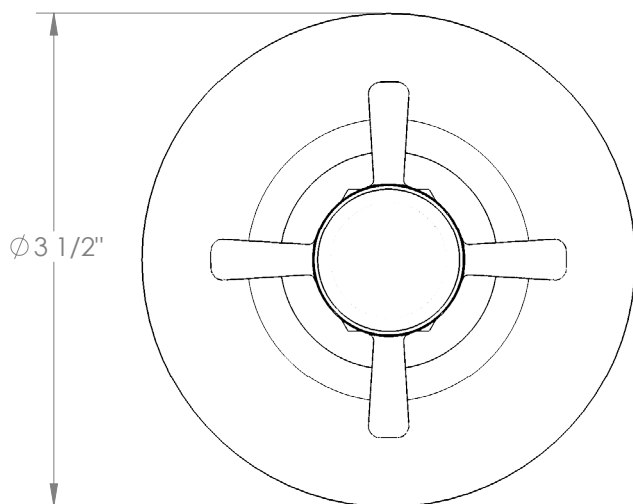

WATERMARK

BROOKLYN, NEW YORK

Haley 34-WTRTP-S1

Wall Mounted Trim with Faceplate

- For use with the: SS-TS200-C, SS-TS200-H, SS-TS150-C, SS-TS150-H, SS-WD2, SS-WD3, SS-VCWD2, or SS-VCWD3 concealed rough
- Professional Installation Required

Available in all finishes shown on the [Watermark Designs website](#)

Meets the applicable requirements of ASME A112.18.1-2005/CSA B125.1-05, entitled "Plumbing Supply Fittings".

Watermark Designs reserves the right to make revisions without notice to produce specifications. All product dimensions are nominal.