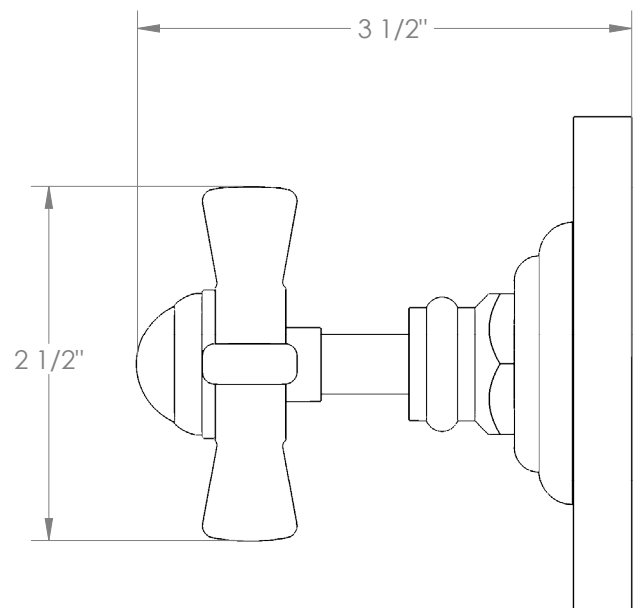

WATERMARK

BROOKLYN, NEW YORK

Haley 34-WTRTP-S1

Wall Mounted Trim with Faceplate

- For use with the: SS-TS200-C, SS-TS200-H, SS-TS150-C, SS-TS150-H, SS-WD2, SS-WD3, SS-VCWD2, or SS-VCWD3 concealed rough
- Professional Installation Required

Available in all finishes shown on the [Watermark Designs website](#)

Meets the applicable requirements of ASME A112.18.1-2005/CSA B125.1-05, entitled "Plumbing Supply Fittings".

Watermark Designs reserves the right to make revisions without notice to produce specifications. All product dimensions are nominal.