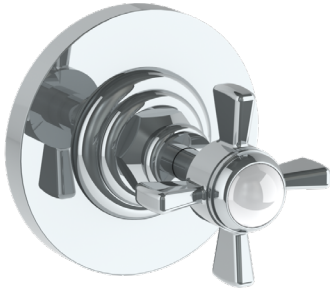

WATERMARK

BROOKLYN, NEW YORK

Haley 34-WTRTP-S1

Wall Mounted Trim with Faceplate

- For use with the: SS-TS200-C, SS-TS200-H, SS-TS150-C, SS-TS150-H, SS-WD2, SS-WD3, SS-VCWD2, or SS-VCWD3 concealed rough
- Professional Installation Required

Available in all finishes shown on the [Watermark Designs website](#)

Meets the applicable requirements of ASME A112.18.1-2005/CSA B125.1-05, entitled "Plumbing Supply Fittings".

Watermark Designs reserves the right to make revisions without notice to produce specifications. All product dimensions are nominal.