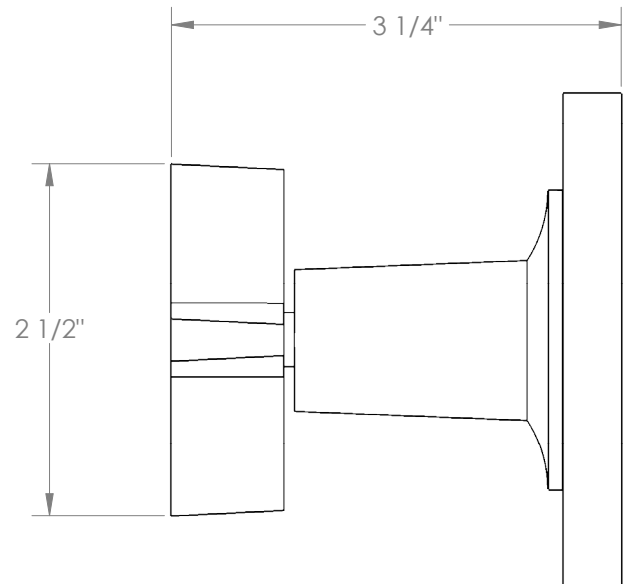

# WATERMARK

BROOKLYN, NEW YORK

*Haley*

**34-WTRTP-DD3**

Wall Mounted Trim with Faceplate

- For use with the: SS-TS200-C, SS-TS200-H, SS-TS150-C, SS-TS150-H, SS-WD2, SS-WD3, SS-VCWD2, or SS-VCWD3 concealed rough
- Professional Installation Required

Available in all finishes shown on the [Watermark Designs website](#)

Meets the applicable requirements of ASME A112.18.1-2005/CSA B125.1-05, entitled "Plumbing Supply Fittings".

Watermark Designs reserves the right to make revisions without notice to produce specifications. All product dimensions are nominal.