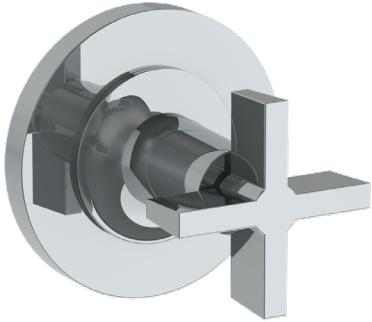

# WATERMARK

BROOKLYN, NEW YORK

*Haley*

**34-WTRTP-DD3**

Wall Mounted Trim with Faceplate

- For use with the: SS-TS200-C, SS-TS200-H, SS-TS150-C, SS-TS150-H, SS-WD2, SS-WD3, SS-VCWD2, or SS-VCWD3 concealed rough
- Professional Installation Required

Available in all finishes shown on the [Watermark Designs website](#)

Meets the applicable requirements of ASME A112.18.1-2005/CSA B125.1-05, entitled "Plumbing Supply Fittings".

Watermark Designs reserves the right to make revisions without notice to produce specifications. All product dimensions are nominal.