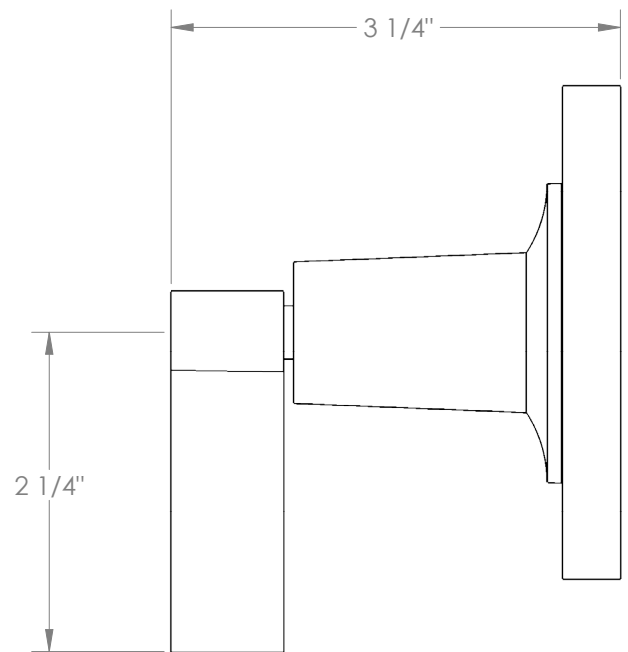

## Haley 34-WTRTP-DD2

Wall Mounted Trim with Faceplate

- For use with the: SS-TS200-C, SS-TS200-H, SS-TS150-C, SS-TS150-H, SS-WD2, SS-WD3, SS-VCWD2, or SS-VCWD3 concealed rough
- Professional Installation Required

Available in all finishes shown on the [Watermark Designs website](#)

Meets the applicable requirements of ASME A112.18.1-2005/CSA B125.1-05, entitled "Plumbing Supply Fittings".

Watermark Designs reserves the right to make revisions without notice to produce specifications. All product dimensions are nominal.