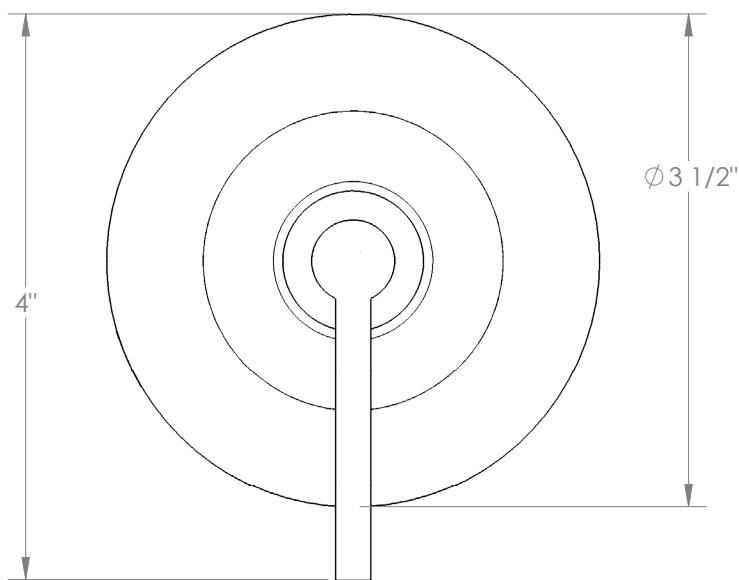

## Haley 34-WTRTP-DD2

Wall Mounted Trim with Faceplate

- For use with the: SS-TS200-C, SS-TS200-H, SS-TS150-C, SS-TS150-H, SS-WD2, SS-WD3, SS-VCWD2, or SS-VCWD3 concealed rough
- Professional Installation Required

Available in all finishes shown on the [Watermark Designs website](#)

Meets the applicable requirements of ASME A112.18.1-2005/CSA B125.1-05, entitled "Plumbing Supply Fittings".

Watermark Designs reserves the right to make revisions without notice to produce specifications. All product dimensions are nominal.