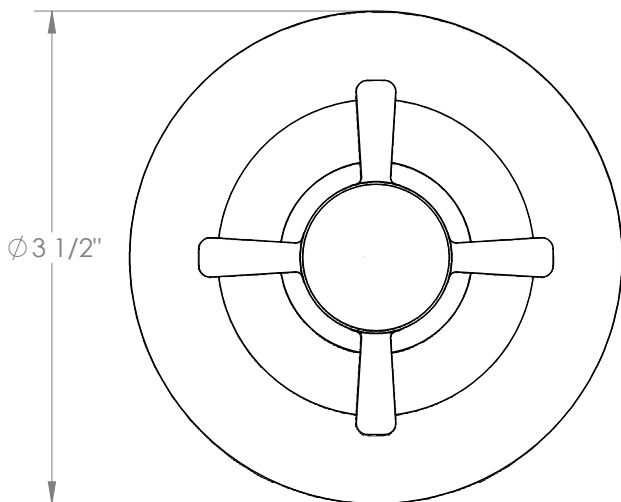

WATERMARK

BROOKLYN, NEW YORK

Haley 34-WTRTP-B9M

Wall Mounted Trim with Faceplate

- For use with the: SS-TS200-C, SS-TS200-H, SS-TS150-C, SS-TS150-H, SS-WD2, SS-WD3, SS-VCWD2, or SS-VCWD3 concealed rough
- Professional Installation Required

Available in all finishes shown on the [Watermark Designs website](#)

Meets the applicable requirements of ASME A112.18.1-2005/CSA B125.1-05, entitled "Plumbing Supply Fittings".

Watermark Designs reserves the right to make revisions without notice to produce specifications. All product dimensions are nominal.