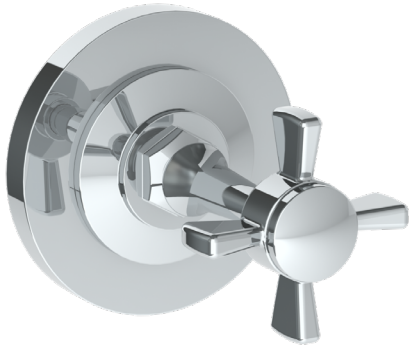

WATERMARK

BROOKLYN, NEW YORK

Haley 34-WTRTP-B9M

Wall Mounted Trim with Faceplate

- For use with the: SS-TS200-C, SS-TS200-H, SS-TS150-C, SS-TS150-H, SS-WD2, SS-WD3, SS-VCWD2, or SS-VCWD3 concealed rough
- Professional Installation Required

Available in all finishes shown on the [Watermark Designs website](#)

Meets the applicable requirements of ASME A112.18.1-2005/CSA B125.1-05, entitled "Plumbing Supply Fittings".

Watermark Designs reserves the right to make revisions without notice to produce specifications. All product dimensions are nominal.