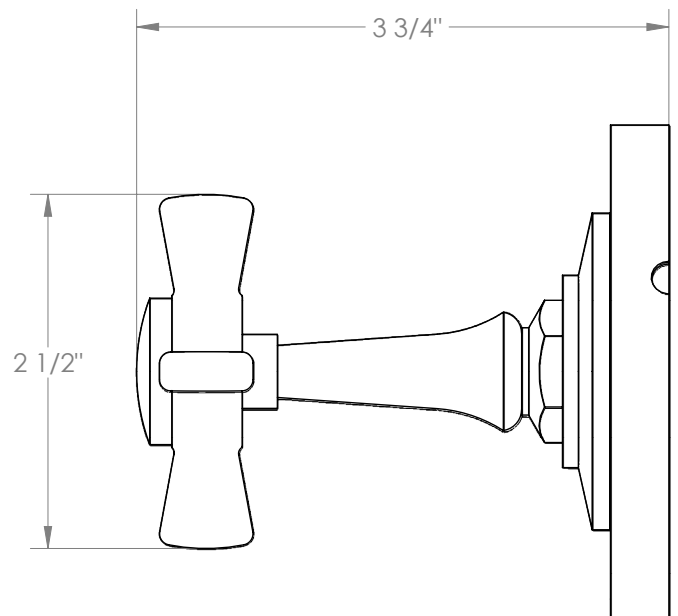

WATERMARK

BROOKLYN, NEW YORK

Haley 34-WTRTP-B9M

Wall Mounted Trim with Faceplate

- For use with the: SS-TS200-C, SS-TS200-H, SS-TS150-C, SS-TS150-H, SS-WD2, SS-WD3, SS-VCWD2, or SS-VCWD3 concealed rough
- Professional Installation Required

Available in all finishes shown on the [Watermark Designs website](#)

Meets the applicable requirements of ASME A112.18.1-2005/CSA B125.1-05, entitled "Plumbing Supply Fittings".

Watermark Designs reserves the right to make revisions without notice to produce specifications. All product dimensions are nominal.