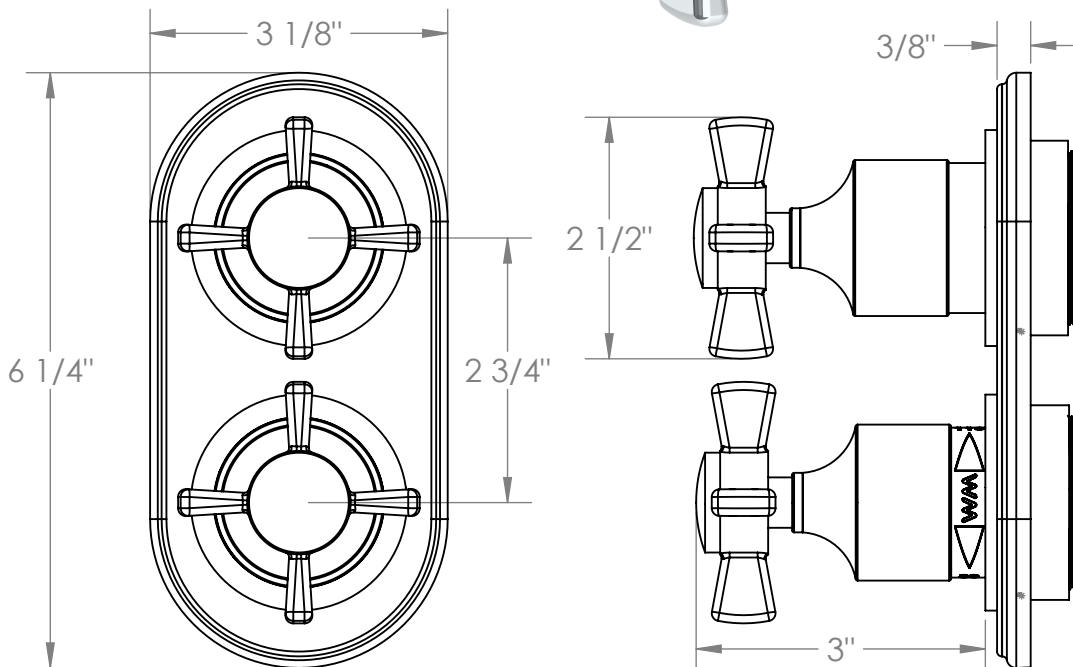

### 34-T25-B9M

Wall Mounted Mini Thermostatic Trim Kit with Built-In Control  
For use with SS-TH60, SS-TH70, or SS-TH80 concealed rough

Meets the applicable requirements of ASME A112.18.1-2005/CSA B125.1-05, entitled "Plumbing Supply Fittings"