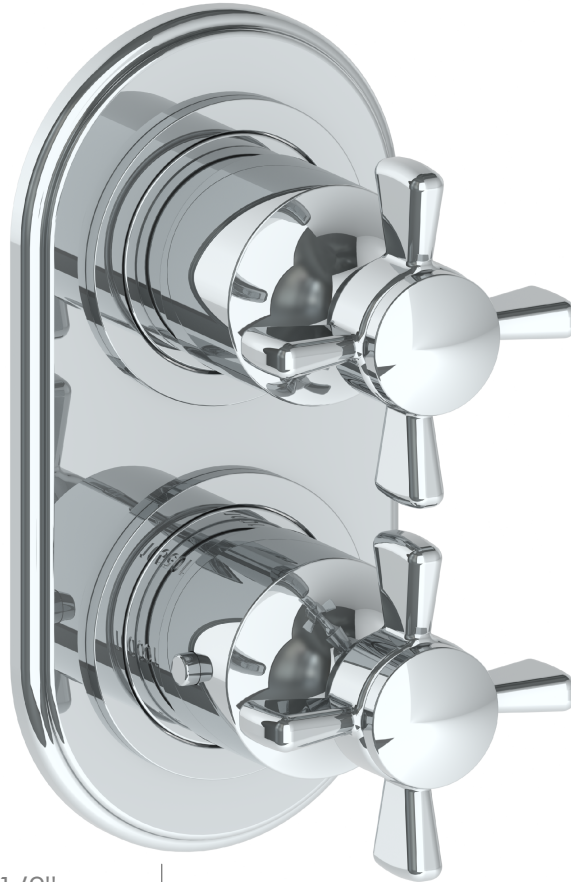

### 34-T25-B9M

Wall Mounted Mini Thermostatic Trim Kit with Built-In Control  
For use with SS-TH60, SS-TH70, or SS-TH80 concealed rough

Meets the applicable requirements of ASME A112.18.1-2005/CSA B125.1-05, entitled "Plumbing Supply Fittings"