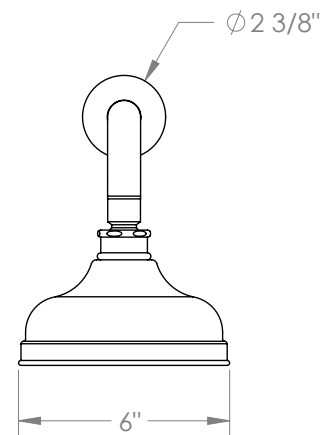

WATERMARK

BROOKLYN, NEW YORK

Haley 34-HAF.1

Wall Mounted Showerhead

- Flow Rate: 1.75 GPM at 80 psi
- Self-Cleaning Silicone Jets
- Includes: SS-703AF and SH-RH070.
- Professional Installation Required.

Available in all finishes shown on the [Watermark Designs website](#)

1/2"-14 NPT MALE

Meets the applicable requirements of ASME A112.18.1-2005/CSA B125.1-05, entitled "Plumbing Supply Fittings".

Watermark Designs reserves the right to make revisions without notice to product specifications. All product dimensions are nominal.