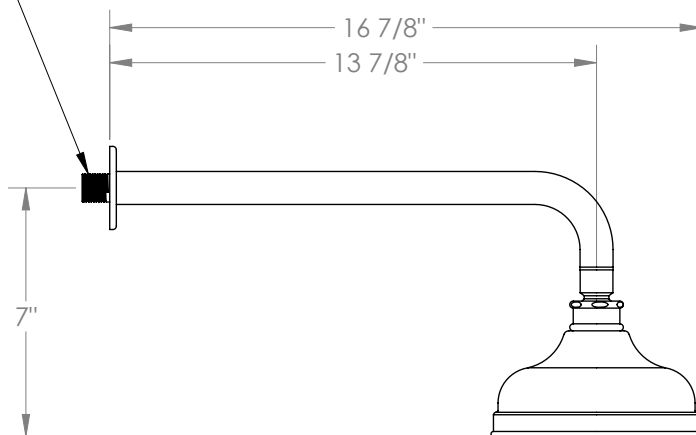

WATERMARK

BROOKLYN, NEW YORK

Haley 34-HAF.1

Wall Mounted Showerhead

- Flow Rate: 1.75 GPM at 80 psi
- Self-Cleaning Silicone Jets
- Includes: SS-703AF and SH-RH070.
- Professional Installation Required.

Available in all finishes shown on the [Watermark Designs website](#)

1/2"-14 NPT MALE

Meets the applicable requirements of ASME A112.18.1-2005/CSA B125.1-05, entitled "Plumbing Supply Fittings".

Watermark Designs reserves the right to make revisions without notice to product specifications. All product dimensions are nominal.