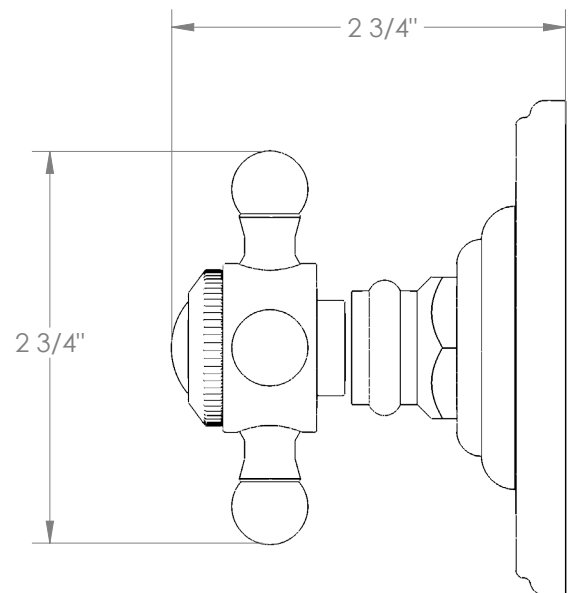

WATERMARK

BROOKLYN, NEW YORK

Stratford 321-WTRTP-V

Wall Mounted Trim with Faceplate

- For use with the: SS-TS200-C, SS-TS200-H, SS-TS150-C, SS-TS150-H, SS-WD2, SS-WD3, SS-VCWD2, or SS-VCWD3 concealed rough
- Professional Installation Required

Available in all finishes shown on the [Watermark Designs website](https://www.watermark-designs.com)

Meets the applicable requirements of ASME A112.18.1-2005/CSA B125.1-05, entitled "Plumbing Supply Fittings".