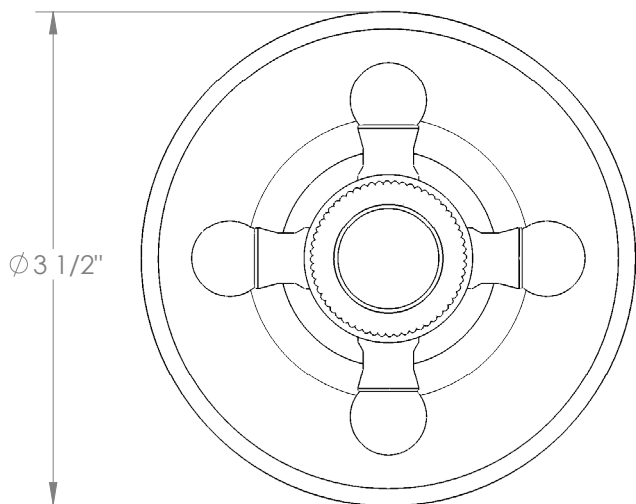

WATERMARK

BROOKLYN, NEW YORK

Stratford 321-WTRTP-V

Wall Mounted Trim with Faceplate

- For use with the: SS-TS200-C, SS-TS200-H, SS-TS150-C, SS-TS150-H, SS-WD2, SS-WD3, SS-VCWD2, or SS-VCWD3 concealed rough
- Professional Installation Required

Available in all finishes shown on the [Watermark Designs website](https://www.watermark-designs.com)

Meets the applicable requirements of ASME A112.18.1-2005/CSA B125.1-05, entitled "Plumbing Supply Fittings".