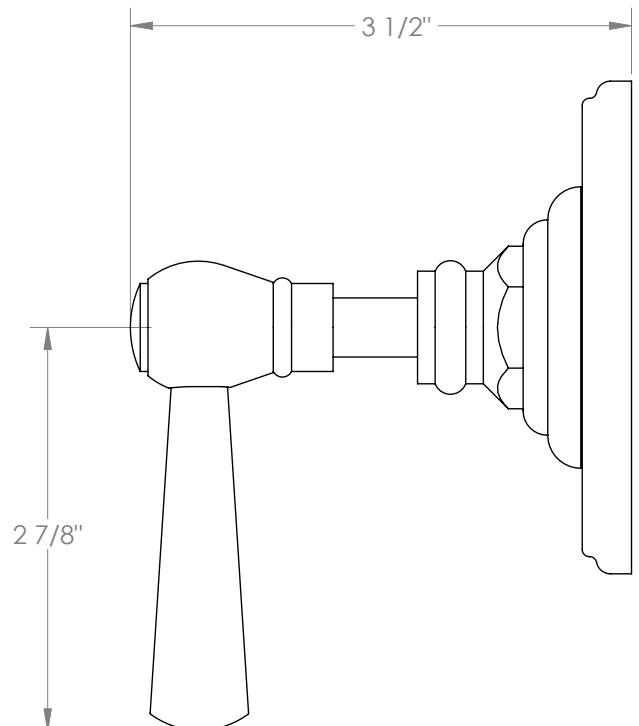

WATERMARK

BROOKLYN, NEW YORK

Stratford 321-WTRTP-S1A

Wall Mounted Trim with Faceplate

- For use with the: SS-TS200-C, SS-TS200-H, SS-TS150-C, SS-TS150-H, SS-WD2, SS-WD3, SS-VCWD2, or SS-VCWD3 concealed rough
- Professional Installation Required

Available in all finishes shown on the [Watermark Designs website](#)

Meets the applicable requirements of ASME A112.18.1-2005/CSA B125.1-05, entitled "Plumbing Supply Fittings".

Watermark Designs reserves the right to make revisions without notice to produce specifications. All product dimensions are nominal.