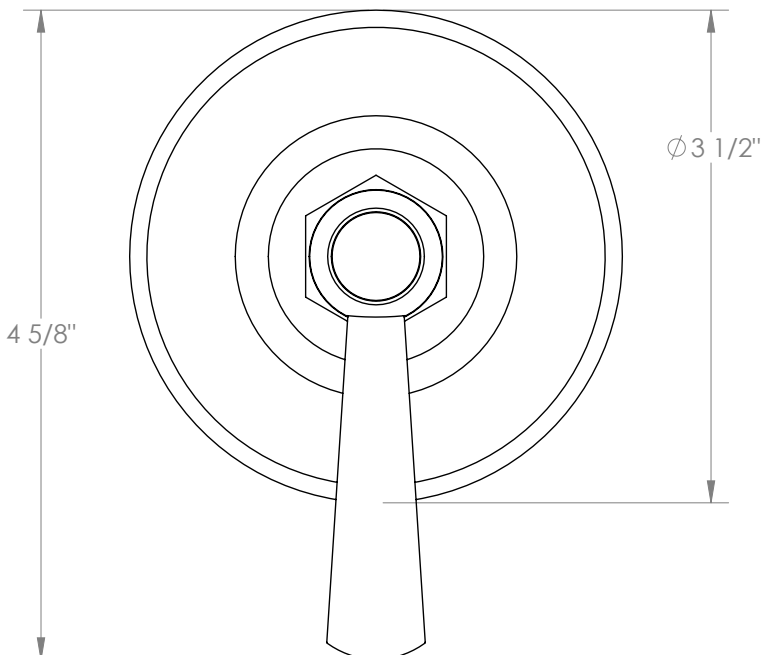

WATERMARK

BROOKLYN, NEW YORK

Stratford 321-WTRTP-S1A

Wall Mounted Trim with Faceplate

- For use with the: SS-TS200-C, SS-TS200-H, SS-TS150-C, SS-TS150-H, SS-WD2, SS-WD3, SS-VCWD2, or SS-VCWD3 concealed rough
- Professional Installation Required

Available in all finishes shown on the [Watermark Designs website](#)

Meets the applicable requirements of ASME A112.18.1-2005/CSA B125.1-05, entitled "Plumbing Supply Fittings".

Watermark Designs reserves the right to make revisions without notice to produce specifications. All product dimensions are nominal.