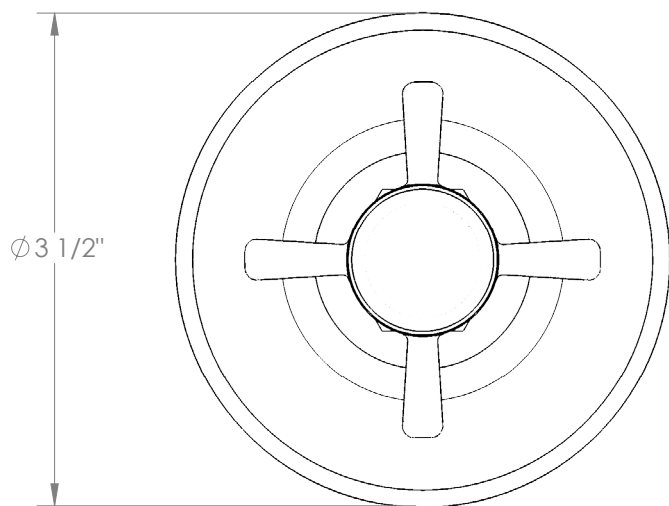

WATERMARK

BROOKLYN, NEW YORK

Stratford 321-WTRTP-S1

Wall Mounted Trim with Faceplate

- For use with the: SS-TS200-C, SS-TS200-H, SS-TS150-C, SS-TS150-H, SS-WD2, SS-WD3, SS-VCWD2, or SS-VCWD3 concealed rough
- Professional Installation Required

Available in all finishes shown on the [Watermark Designs website](#)

Meets the applicable requirements of ASME A112.18.1-2005/CSA B125.1-05, entitled "Plumbing Supply Fittings".

Watermark Designs reserves the right to make revisions without notice to produce specifications. All product dimensions are nominal.