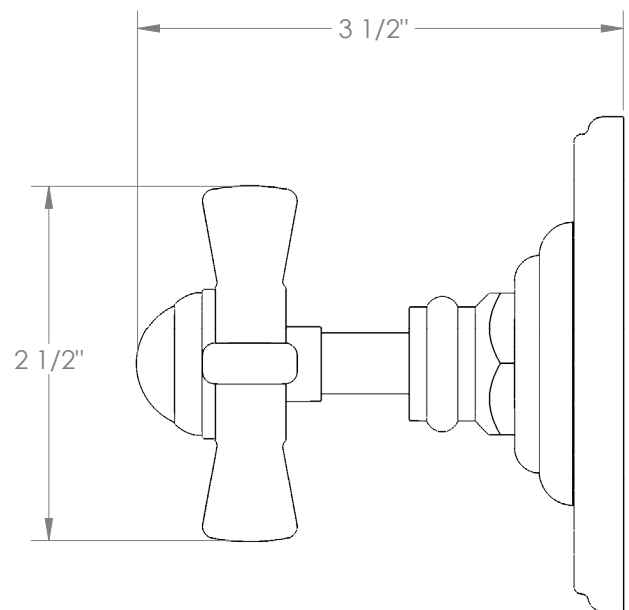

WATERMARK

BROOKLYN, NEW YORK

Stratford 321-WTRTP-S1

Wall Mounted Trim with Faceplate

- For use with the: SS-TS200-C, SS-TS200-H, SS-TS150-C, SS-TS150-H, SS-WD2, SS-WD3, SS-VCWD2, or SS-VCWD3 concealed rough
- Professional Installation Required

Available in all finishes shown on the [Watermark Designs website](#)

Meets the applicable requirements of ASME A112.18.1-2005/CSA B125.1-05, entitled "Plumbing Supply Fittings".

Watermark Designs reserves the right to make revisions without notice to produce specifications. All product dimensions are nominal.