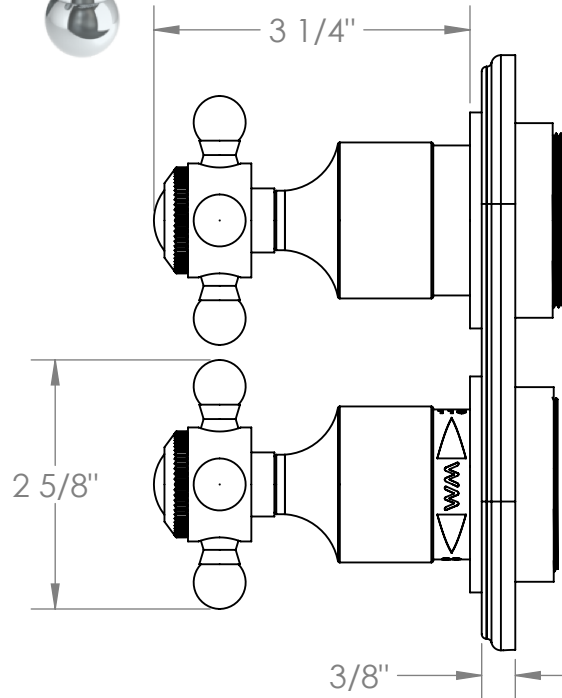

321-T25-V

Wall Mounted Mini Thermostatic Trim Kit with Built-In Control
For use with SS-TH60, SS-TH70, or SS-TH80 concealed rough

Meets the applicable requirements of ASME A112.18.1-2005/CSA B125.1-05, entitled "Plumbing Supply Fittings"