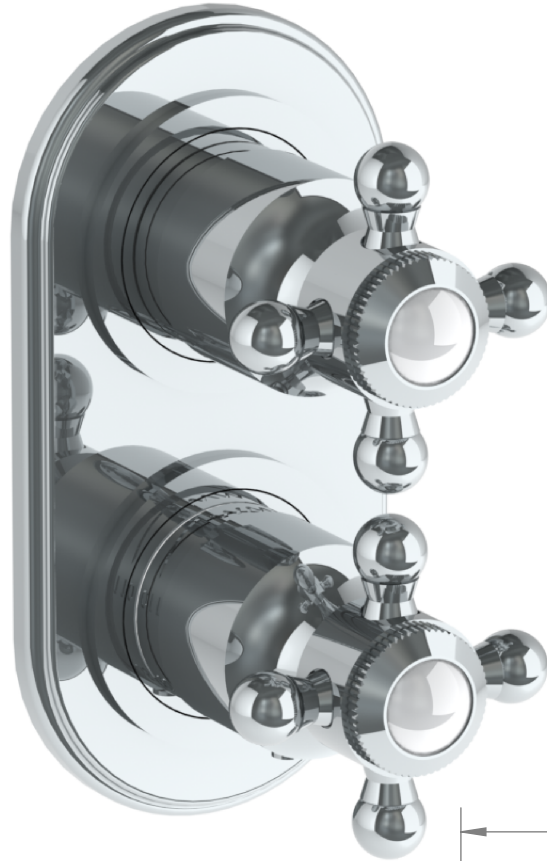

321-T25-V

Wall Mounted Mini Thermostatic Trim Kit with Built-In Control
For use with SS-TH60, SS-TH70, or SS-TH80 concealed rough

Meets the applicable requirements of ASME A112.18.1-2005/CSA B125.1-05, entitled "Plumbing Supply Fittings"