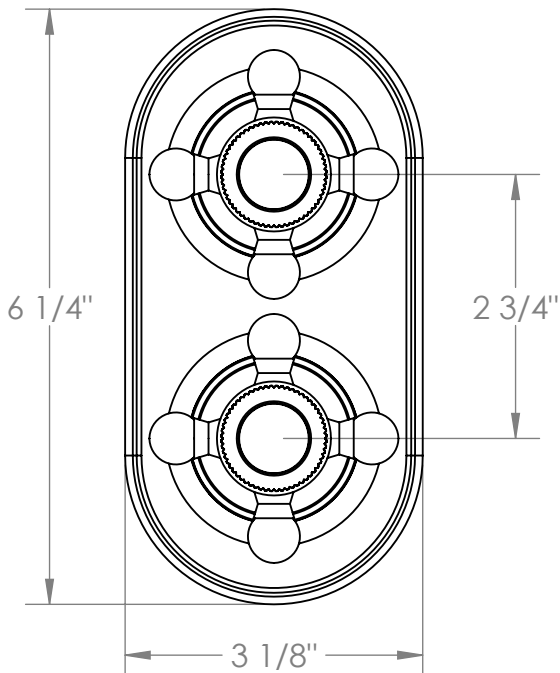

321-T25-V

Wall Mounted Mini Thermostatic Trim Kit with Built-In Control
For use with SS-TH60, SS-TH70, or SS-TH80 concealed rough

Meets the applicable requirements of ASME A112.18.1-2005/CSA B125.1-05, entitled "Plumbing Supply Fittings"