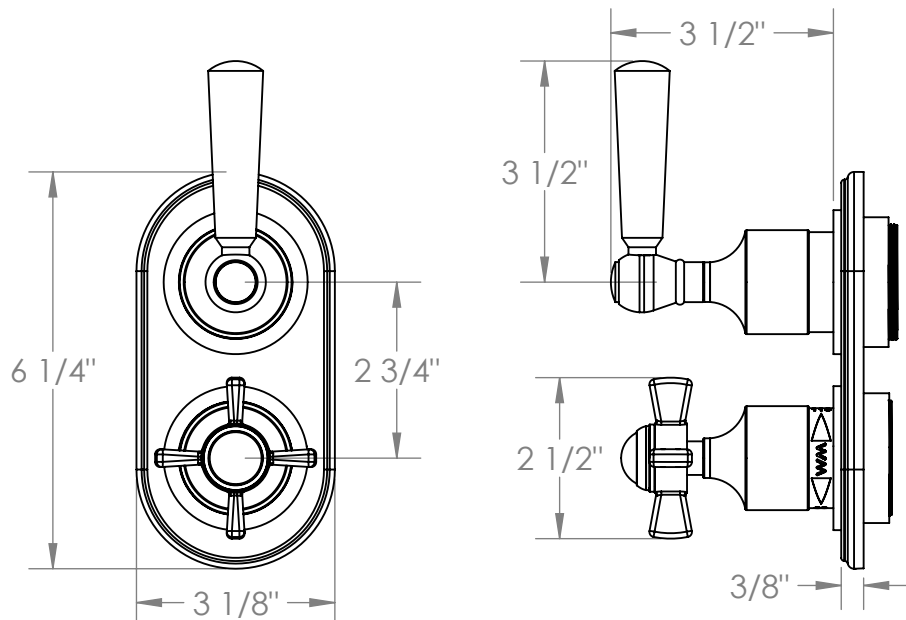

### 321-T25-S1A

Wall Mounted Mini Thermostatic Trim Kit with Built-In Control  
For use with SS-TH60 or SS-TH70 concealed rough

Meets the applicable requirements of ASME A112.18.1-2005/CSA B125.1-05, entitled "Plumbing Supply Fittings"