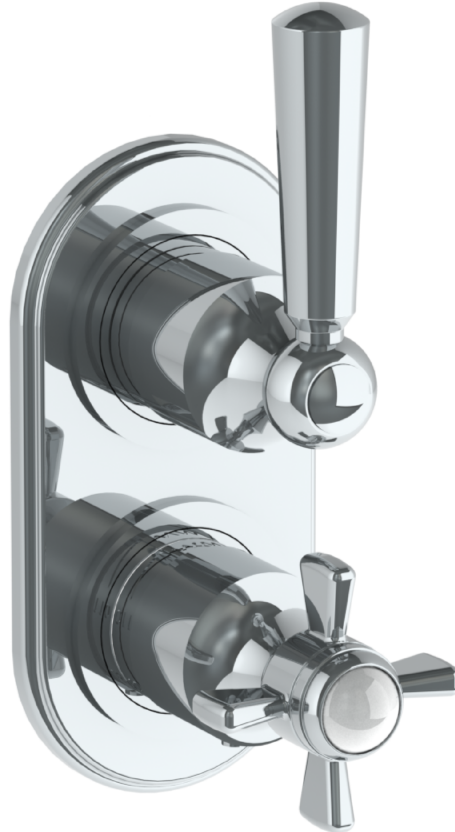

### 321-T25-S1A

Wall Mounted Mini Thermostatic Trim Kit with Built-In Control  
For use with SS-TH60 or SS-TH70 concealed rough

Meets the applicable requirements of ASME A112.18.1-2005/CSA B125.1-05, entitled "Plumbing Supply Fittings"