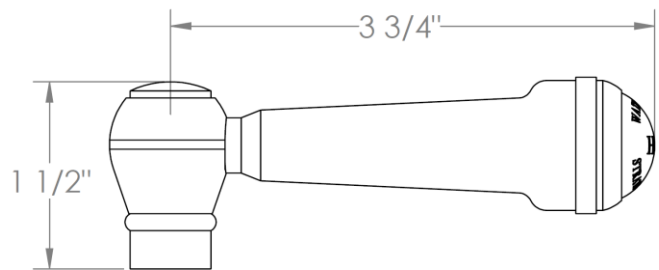

S2 - WALTHAM