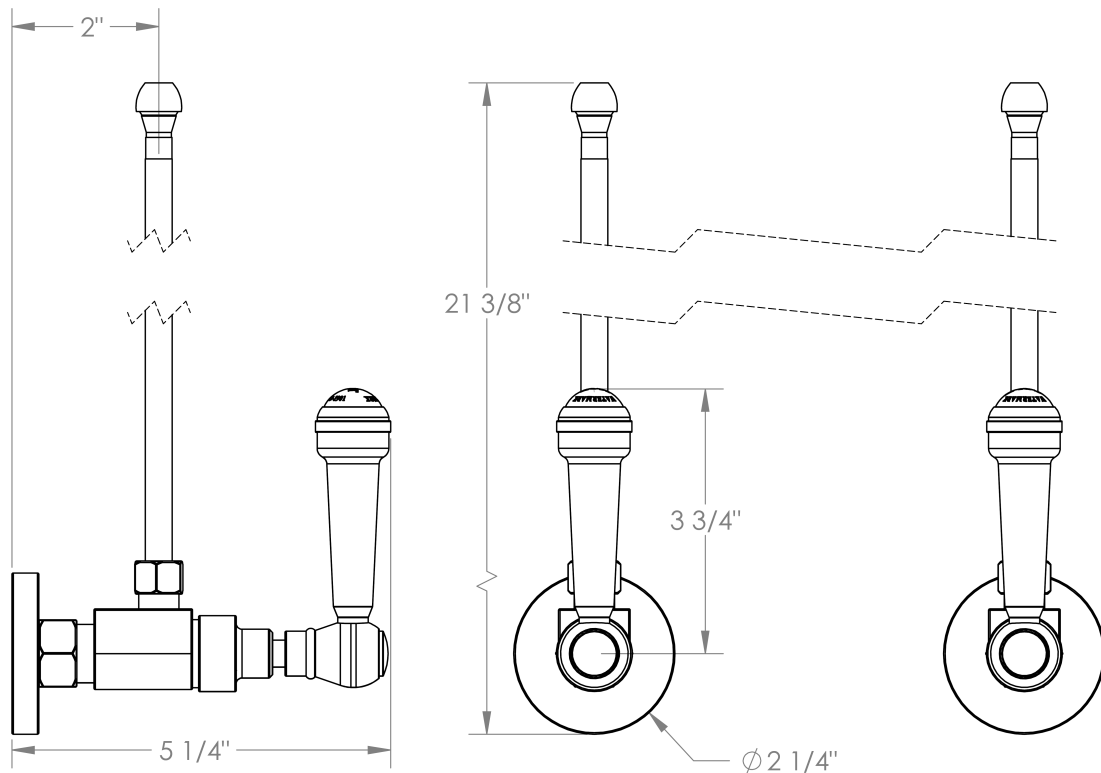

**321-MAS1-**  
Lavatory Angle Stop Kit  
1/2" Compression x 3/8" OD Compression

**WATERMARK DESIGNS 3/9/2018**

350 Dewitt Ave Brooklyn NY 11207 USA T 718 257 2800 F 718 257 2144 info@watermark-designs.com