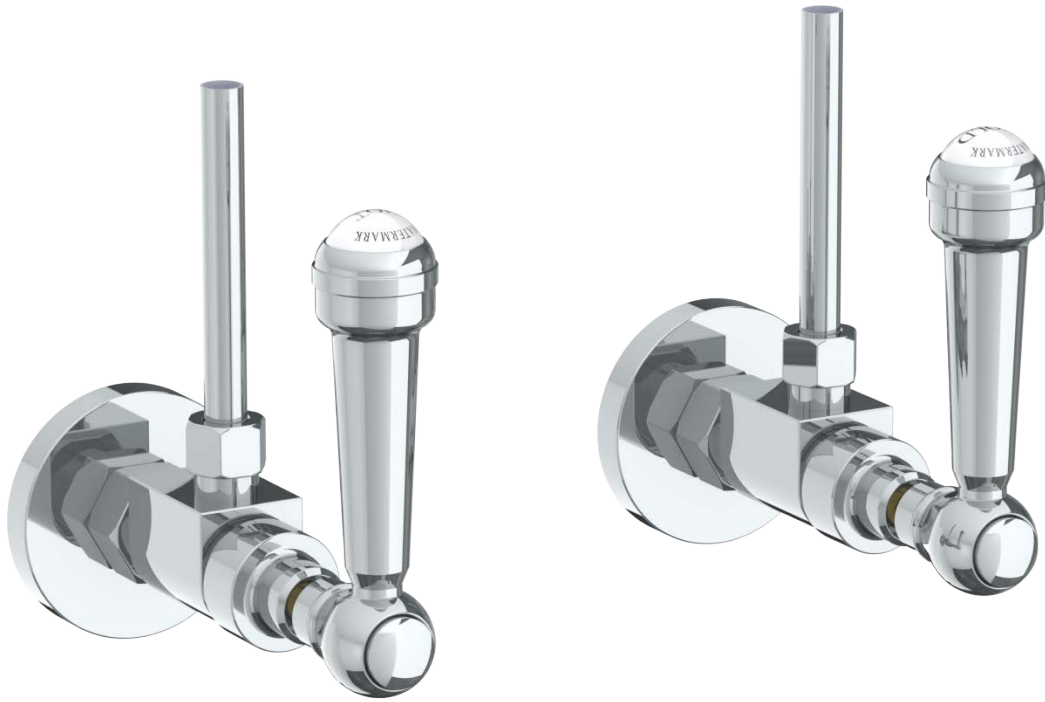

**321-MAS1-**  
Lavatory Angle Stop Kit  
1/2" Compression x 3/8" OD Compression

**WATERMARK DESIGNS 3/9/2018**

350 Dewitt Ave Brooklyn NY 11207 USA T 718 257 2800 F 718 257 2144 info@watermark-designs.com

HANDLE TRIM OPTIONS

S1 - PRESTON

S2 - WALTHAM

SWA - DARIEN

V - WALES

S1A – NOTTINGHAM