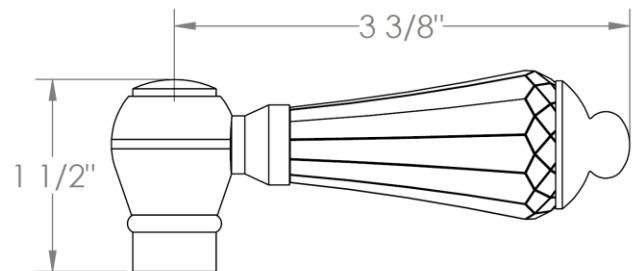

SWA - DARIEN