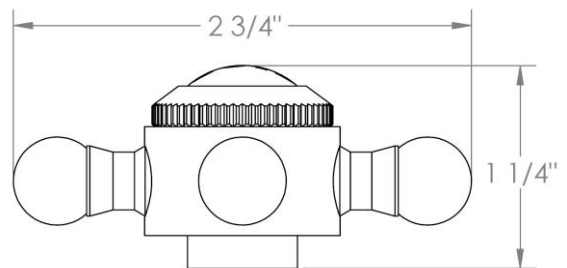

HANDLE TRIM OPTIONS

S1 - PRESTON

S2 - WALTHAM

SWA - DARIEN

V - WALES

S1A – NOTTINGHAM