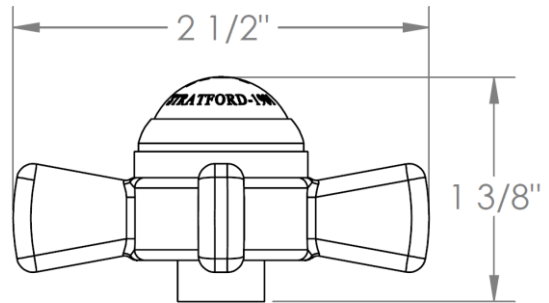

HANDLE TRIM OPTIONS

S1 - PRESTON