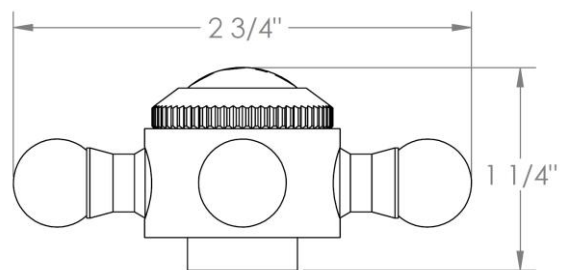

HANDLE TRIM OPTIONS

V - WALES