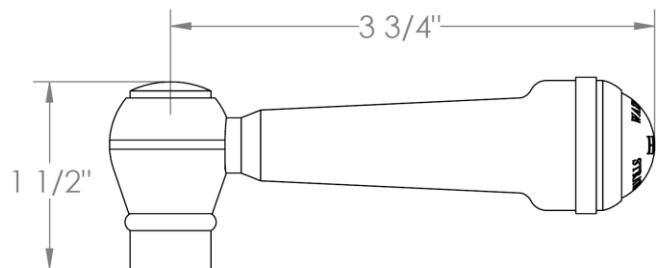

S2 - WALTHAM