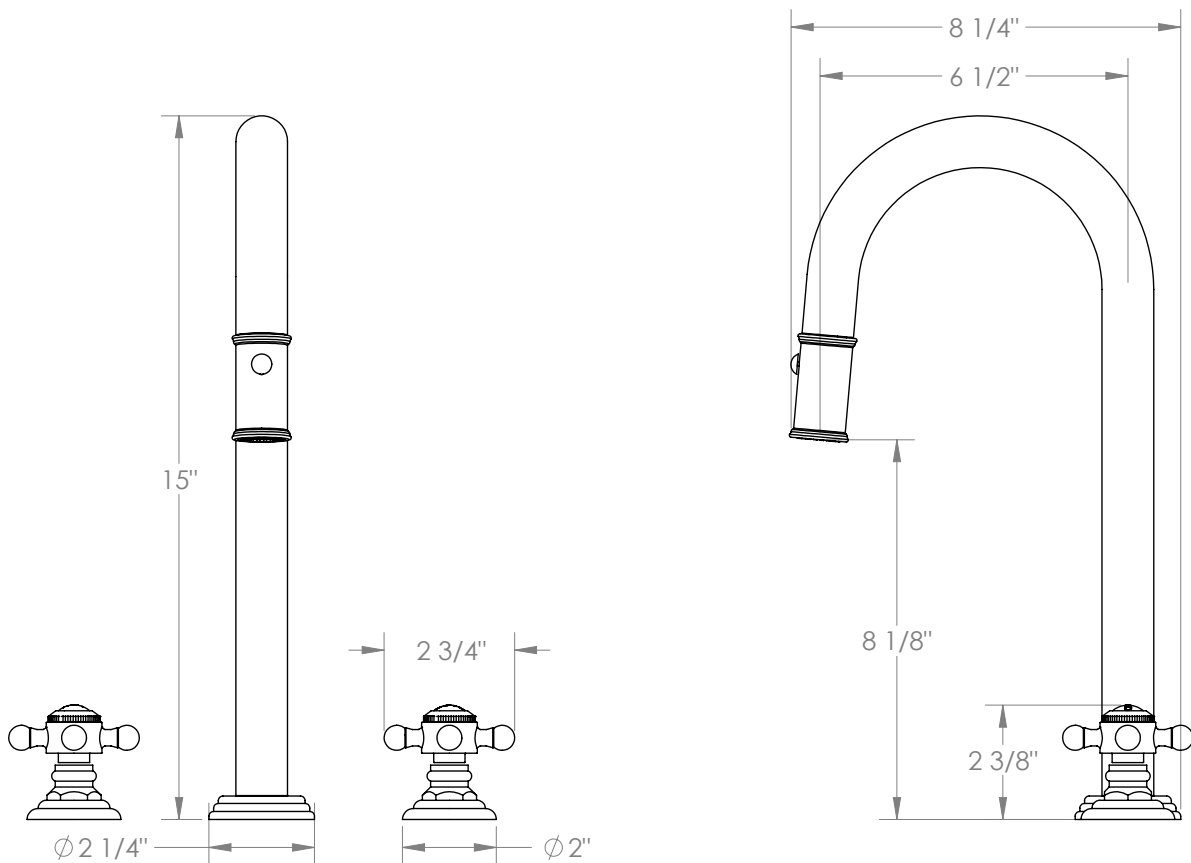

## Stratford 321-9PG4-V

Deck Mounted, Two Handle, Gooseneck Kitchen  
Prep Faucet with Pull Down Spray

- Pullout Hose Length: 14-16" (Final Length May Vary Depending on Spout Type)
- Fits Deck Up To 2-1/2" Thick
- Recommended Mounting Hole: 1-3/8"
- All Lead-Free Brass Construction
- Flow Rate: 1.75 GPM
- 1/4 Turn Ceramic Cartridge
- 2 Flow Patterns, Aerated and Spray, Controlled By One Button
- 360° Rotating Spout with Magnetic Docking for Spray
- Professional Installation Required

Available in all finishes shown on the [Watermark Designs website](https://www.watermark-designs.com)

Meets the applicable requirements of ASME A112.18.1-2005/CSA B125.1-05, entitled "Plumbing Supply Fittings".