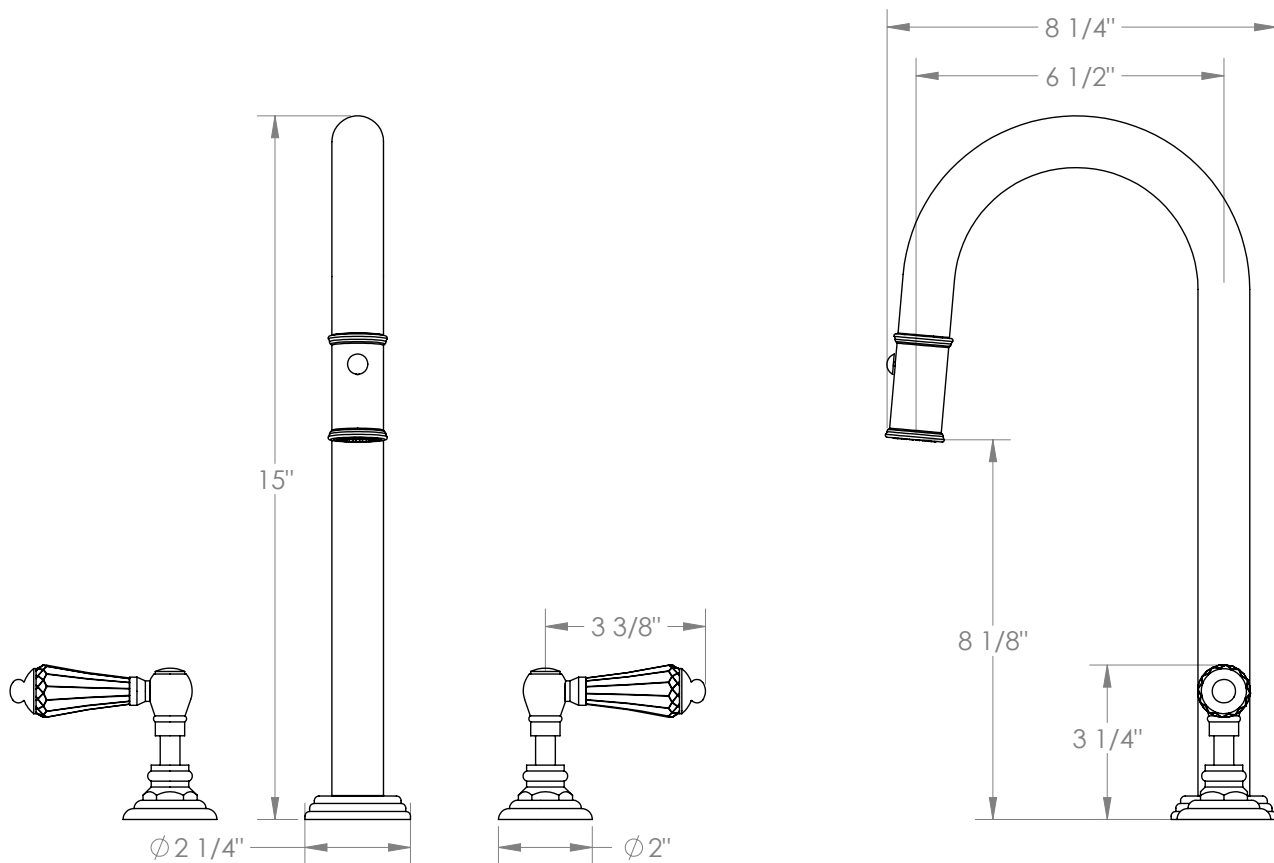

WATERMARK

BROOKLYN, NEW YORK

Stratford

321-9PG4-SWA

Deck Mounted, Two Handle, Gooseneck Kitchen
Prep Faucet with Pull Down Spray

- Pullout Hose Length: 14-16" (Final Length May Vary Depending on Spout Type)
- Fits Deck Up To 2-1/2" Thick
- Recommended Mounting Hole: 1-3/8"
- All Lead-Free Brass Construction
- Flow Rate: 1.75 GPM
- 1/4 Turn Ceramic Cartridge
- 2 Flow Patterns, Aerated and Spray, Controlled By One Button
- 360° Rotating Spout with Magnetic Docking for Spray
- Professional Installation Required

Available in all finishes shown on the [Watermark Designs website](https://www.watermark-designs.com)

Meets the applicable requirements of ASME A112.18.1-2005/CSA B125.1-05, entitled "Plumbing Supply Fittings".