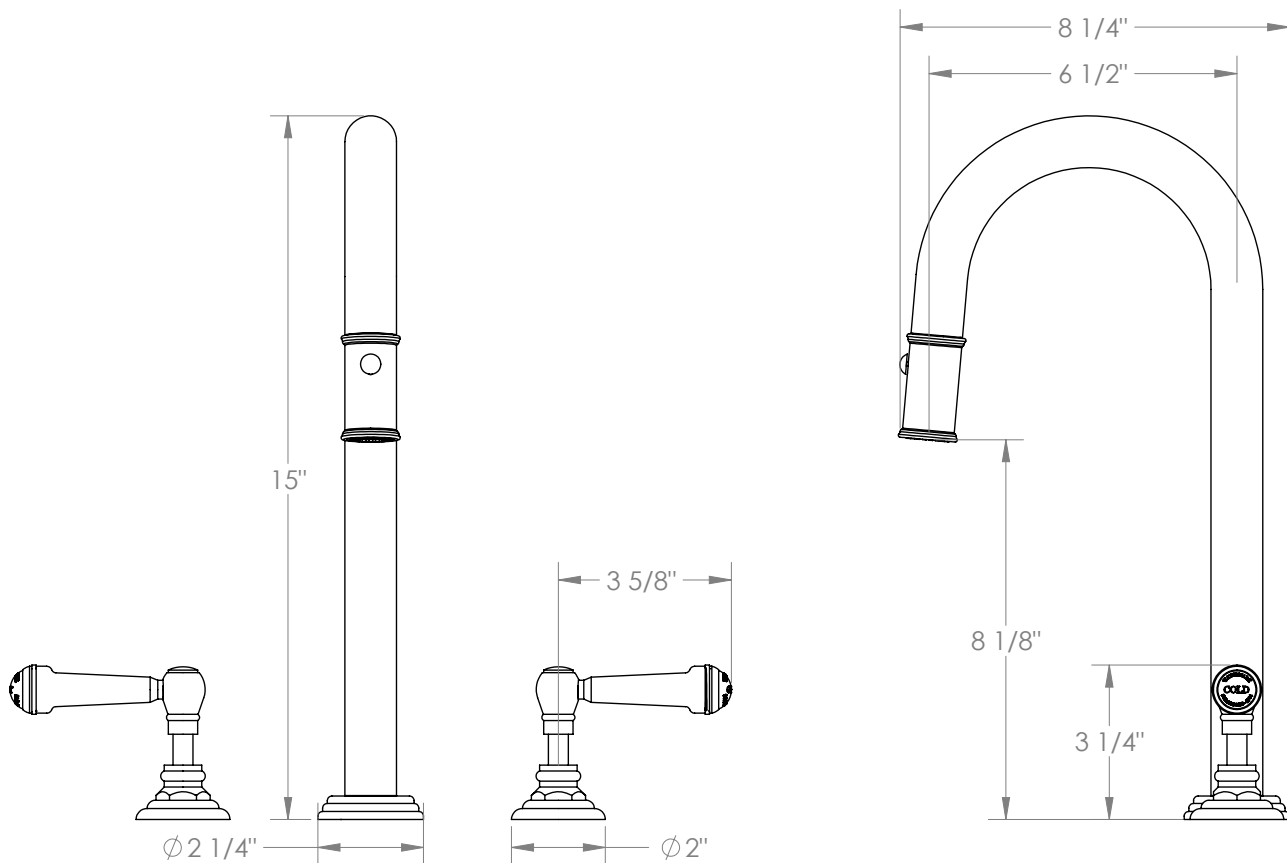

WATERMARK

BROOKLYN, NEW YORK

Stratford 321-9PG4-S2

Deck Mounted, Two Handle, Gooseneck Kitchen
Prep Faucet with Pull Down Spray

- Pullout Hose Length: 14-16" (Final Length May Vary Depending on Spout Type)
- Fits Deck Up To 2-1/2" Thick
- Recommended Mounting Hole: 1-3/8"
- All Lead-Free Brass Construction
- Flow Rate: 1.75 GPM
- 1/4 Turn Ceramic Cartridge
- 2 Flow Patterns, Aerated and Spray, Controlled By One Button
- 360° Rotating Spout with Magnetic Docking for Spray
- Professional Installation Required

Available in all finishes shown on the [Watermark Designs website](#)

Meets the applicable requirements of ASME A112.18.1-2005/CSA B125.1-05, entitled "Plumbing Supply Fittings".

Watermark Designs reserves the right to make revisions without notice to produce specifications. All product dimensions are nominal.