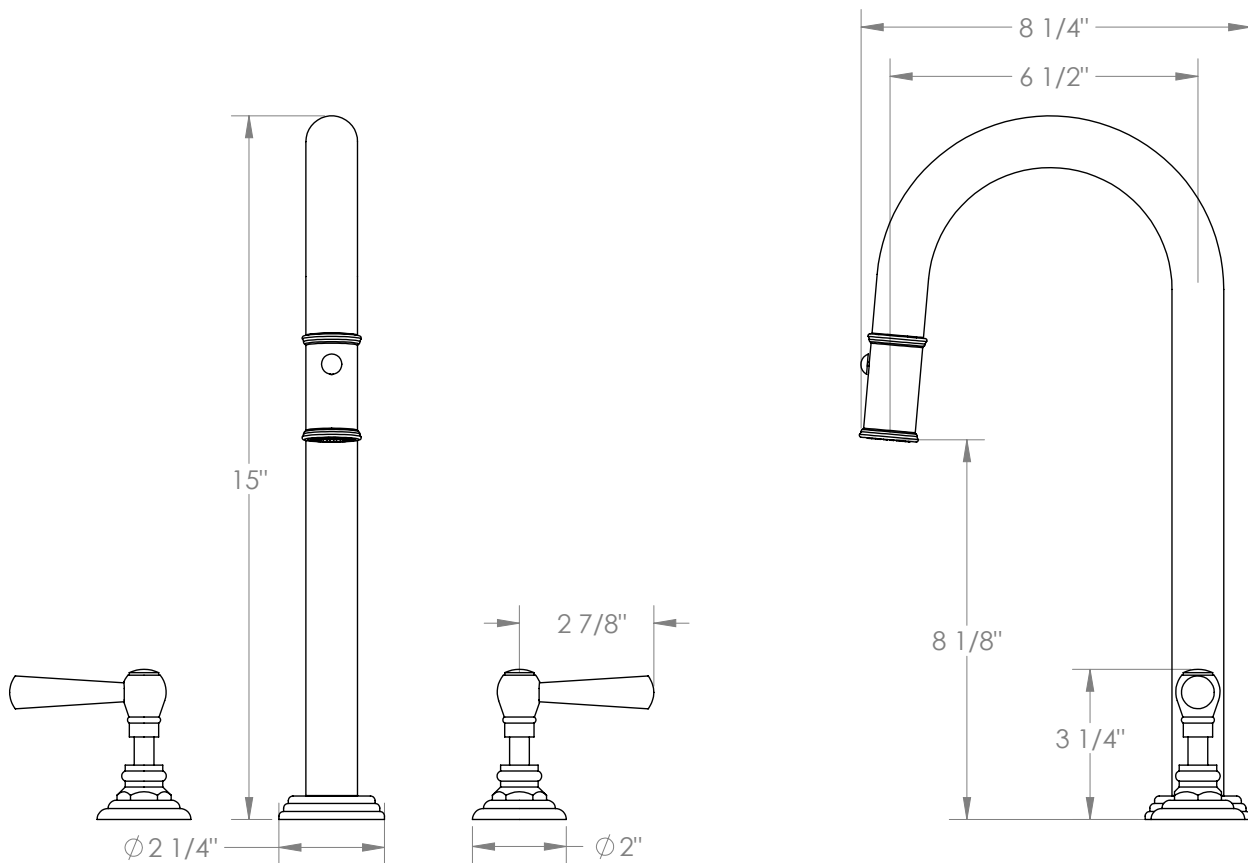

## Stratford 321-9PG4-S1A

Deck Mounted, Two Handle, Gooseneck Kitchen  
Prep Faucet with Pull Down Spray

- Pullout Hose Length: 14-16" (Final Length May Vary Depending on Spout Type)
- Fits Deck Up To 2-1/2" Thick
- Recommended Mounting Hole: 1-3/8"
- All Lead-Free Brass Construction
- Flow Rate: 1.75 GPM
- 1/4 Turn Ceramic Cartridge
- 2 Flow Patterns, Aerated and Spray, Controlled By One Button
- 360° Rotating Spout with Magnetic Docking for Spray
- Professional Installation Required

Available in all finishes shown on the [Watermark Designs website](https://www.watermark-designs.com)

Meets the applicable requirements of ASME A112.18.1-2005/CSA B125.1-05, entitled "Plumbing Supply Fittings".