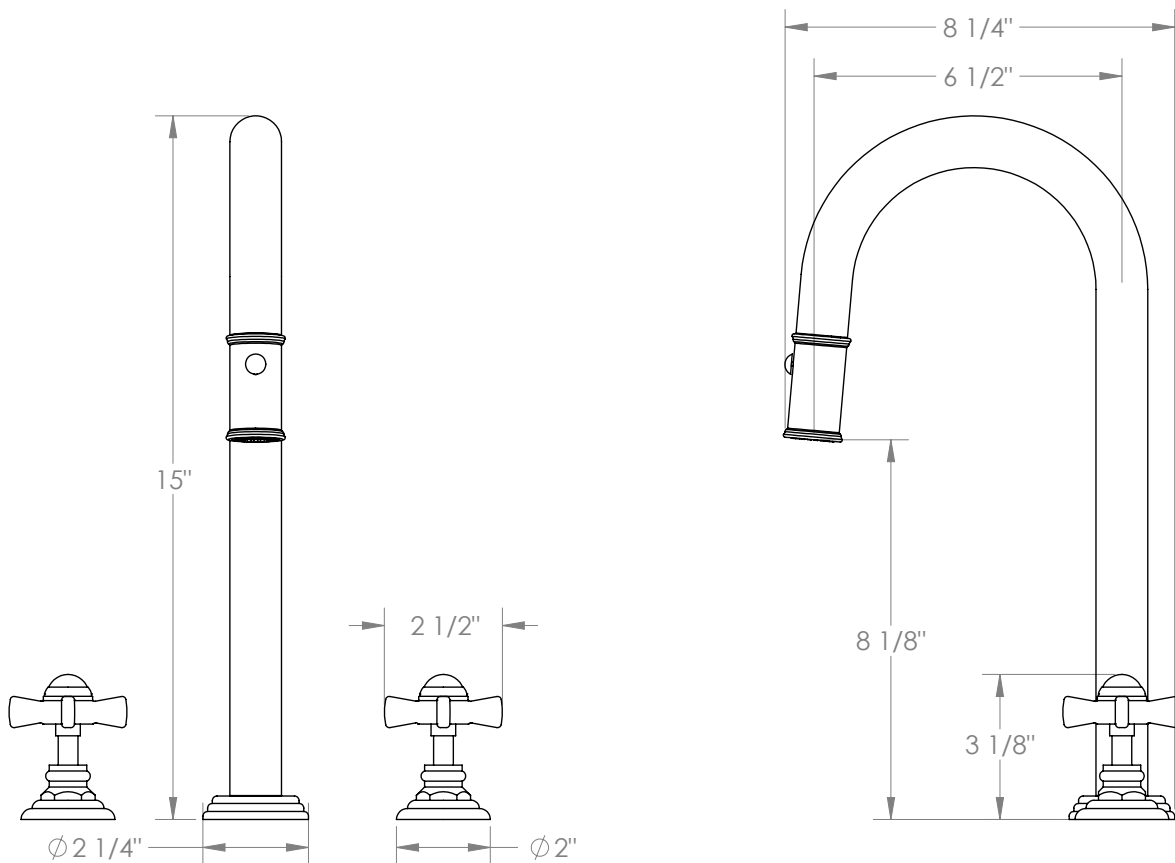

WATERMARK

BROOKLYN, NEW YORK

Stratford 321-9PG4-S1

Deck Mounted, Two Handle, Gooseneck Kitchen
Prep Faucet with Pull Down Spray

- Pullout Hose Length: 14-16" (Final Length May Vary Depending on Spout Type)
- Fits Deck Up To 2-1/2" Thick
- Recommended Mounting Hole: 1-3/8"
- All Lead-Free Brass Construction
- Flow Rate: 1.75 GPM
- 1/4 Turn Ceramic Cartridge
- 2 Flow Patterns, Aerated and Spray, Controlled By One Button
- 360° Rotating Spout with Magnetic Docking for Spray
- Professional Installation Required

Available in all finishes shown on the [Watermark Designs website](https://www.watermark-designs.com)

Meets the applicable requirements of ASME A112.18.1-2005/CSA B125.1-05, entitled "Plumbing Supply Fittings".