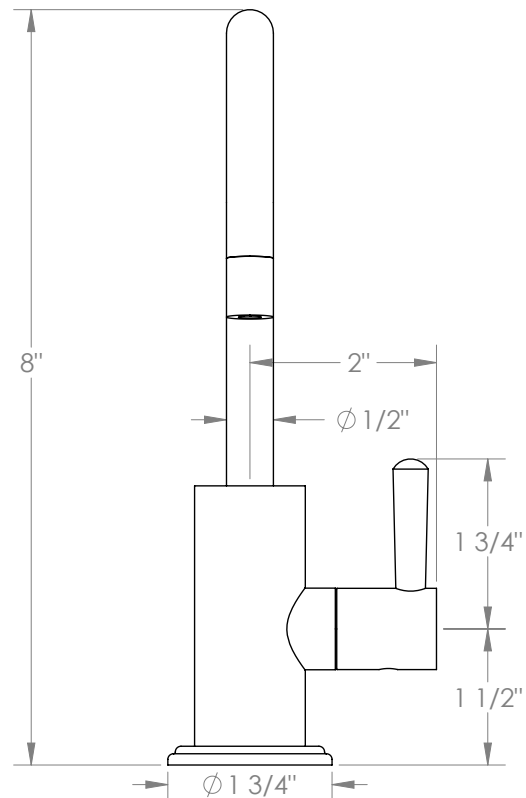

WATERMARK

BROOKLYN, NEW YORK

Stratford 321-9.7GC

Cold Water Gooseneck Dispenser

- Fits Deck Up To 2-1/4" Thick
- Recommended Mounting Hole: 1-1/8"
- All Lead-Free Brass Construction
- Maximum Flow Rate: 0.5 GPM
- 1/4 Turn Ceramic Cartridge
- Handle Is NOT Spring Loaded
- 360° Rotating Spout
- Professional Installation Required

Available in all finishes shown on the [Watermark Designs website](https://www.watermark-designs.com)

Meets the applicable requirements of ASME A112.18.1-2005/CSA B125.1-05, entitled "Plumbing Supply Fittings".

Watermark Designs reserves the right to make revisions without notice to produce specifications. All product dimensions are nominal.

09/2023

350 Dewitt Ave. Brooklyn, NY 11207 USA | T: 1 718 257 2800 | F: 1 718 257 2144 | customerservice@watermark-designs.com