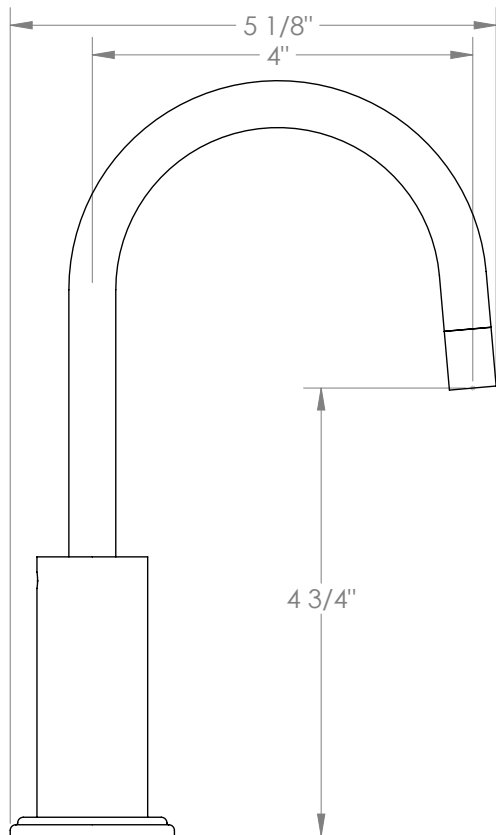

WATERMARK

BROOKLYN, NEW YORK

Stratford 321-9.7GC

Cold Water Gooseneck Dispenser

- Fits Deck Up To 2-1/4" Thick
- Recommended Mounting Hole: 1-1/8"
- All Lead-Free Brass Construction
- Maximum Flow Rate: 0.5 GPM
- 1/4 Turn Ceramic Cartridge
- Handle Is NOT Spring Loaded
- 360° Rotating Spout
- Professional Installation Required

Available in all finishes shown on the [Watermark Designs website](https://www.watermark-designs.com)

Meets the applicable requirements of ASME A112.18.1-2005/CSA B125.1-05, entitled "Plumbing Supply Fittings".

Watermark Designs reserves the right to make revisions without notice to produce specifications. All product dimensions are nominal.

09/2023

350 Dewitt Ave. Brooklyn, NY 11207 USA | T: 1 718 257 2800 | F: 1 718 257 2144 | customerservice@watermark-designs.com