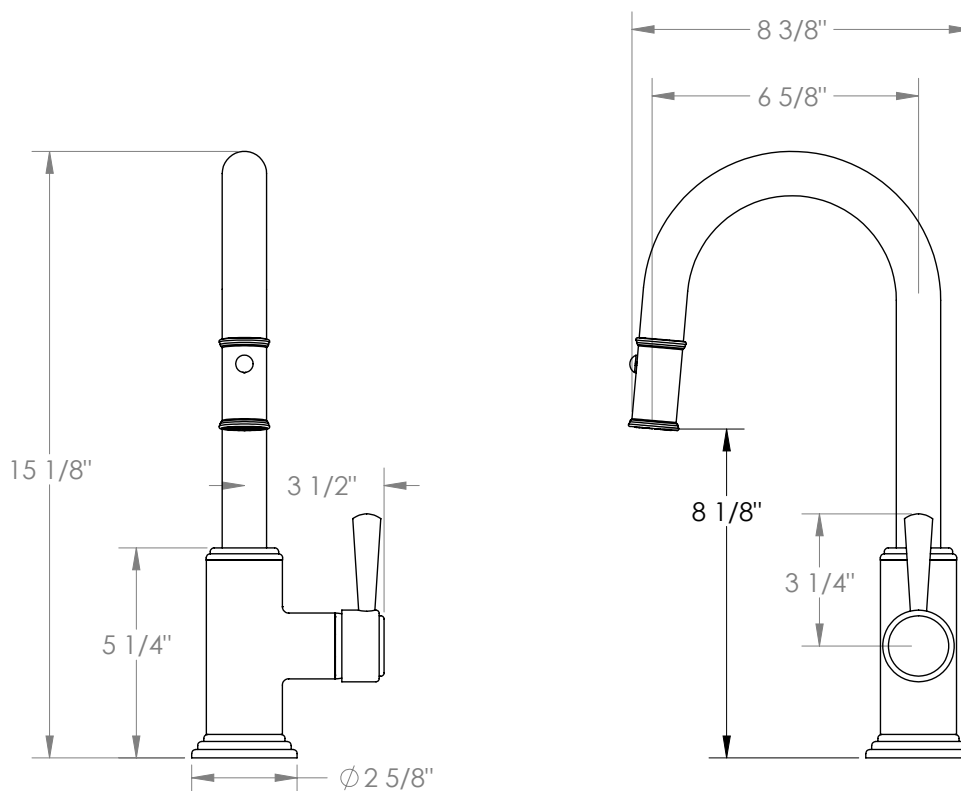

WATERMARK

BROOKLYN, NEW YORK

Stratford

321-9.3PG2-S1A

Deck Mounted, Gooseneck, Monoblock Kitchen
Prep Faucet with Pull Down Spray

- Pullout Hose Length: 14-16" (Final Length May Vary Depending on Spout Type)
- Fits Deck Up To 1-1/2" Thick
- Recommended Mounting Hole: 1-3/8"
- All Lead-Free Brass Construction
- Flow Rate: 1.75 GPM
- Ceramic Mixing Cartridge
- 2 Flow Patterns, Aerated and Spray, Controlled By One Button
- 360° Rotating Spout with Magnetic Docking for Spray
- Professional Installation Required

Available in all finishes shown on the [Watermark Designs website](https://www.watermark-designs.com)

Meets the applicable requirements of ASME A112.18.1-2005/CSA B125.1-05, entitled "Plumbing Supply Fittings".

Watermark Designs reserves the right to make revisions without notice to produce specifications. All product dimensions are nominal.

09/2023

350 Dewitt Ave. Brooklyn, NY 11207 USA | T: 1 718 257 2800 | F: 1 718 257 2144 | customerservice@watermark-designs.com