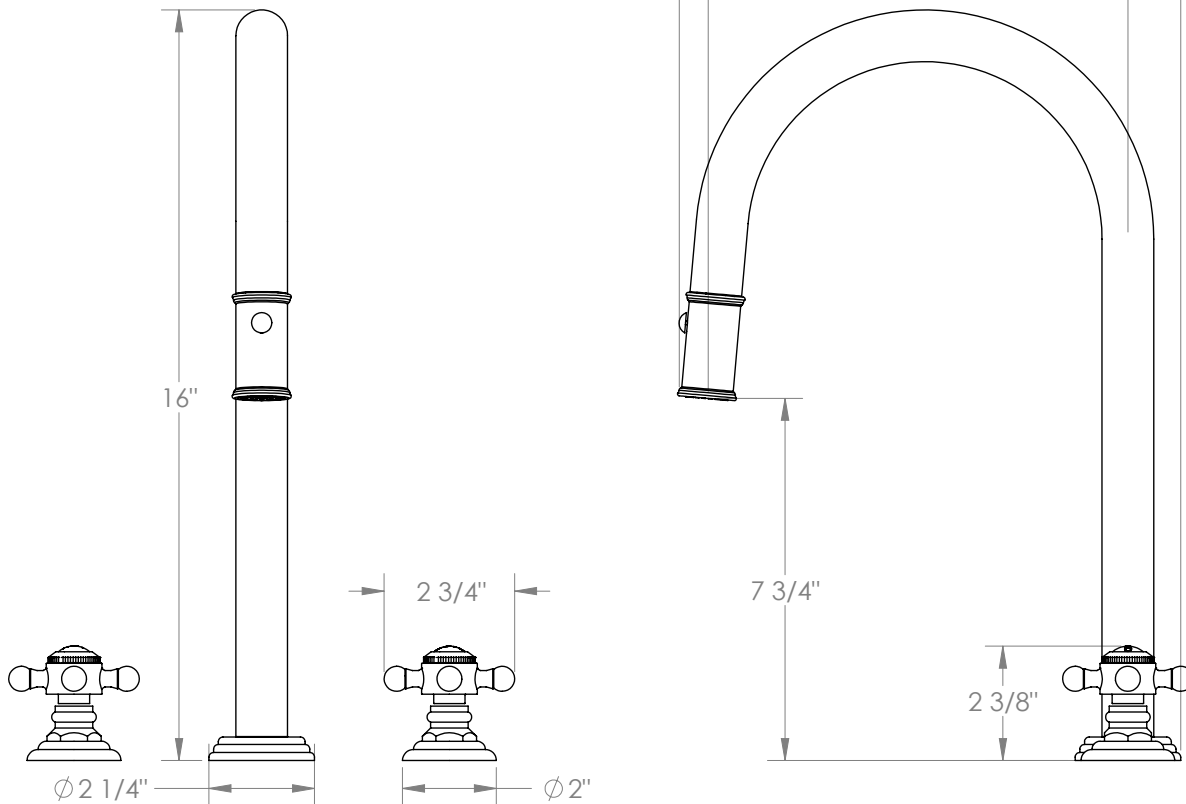

WATERMARK

BROOKLYN, NEW YORK

Stratford 321-7PG2-V

Deck Mounted, Two Handle, Gooseneck Faucet
with Pull Down Spray

- Pullout Hose Length: 14-16" (Final Length May Vary Depending on Spout Type)
- Fits Deck Up To 2-1/2" Thick
- Recommended Mounting Hole: 1-3/8"
- All Lead-Free Brass Construction
- Flow Rate: 1.75 GPM
- 1/4 Turn Ceramic Cartridge
- 2 Flow Patterns, Aerated and Spray, Controlled By One Button
- 360° Rotating Spout with Magnetic Docking for Spray
- Professional Installation Required

Available in all finishes shown on the [Watermark Designs website](https://www.watermark-designs.com)

Meets the applicable requirements of ASME A112.18.1-2005/CSA B125.1-05, entitled "Plumbing Supply Fittings".

Watermark Designs reserves the right to make revisions without notice to produce specifications. All product dimensions are nominal.

09/2023

350 Dewitt Ave. Brooklyn, NY 11207 USA | T: 1 718 257 2800 | F: 1 718 257 2144 | customerservice@watermark-designs.com