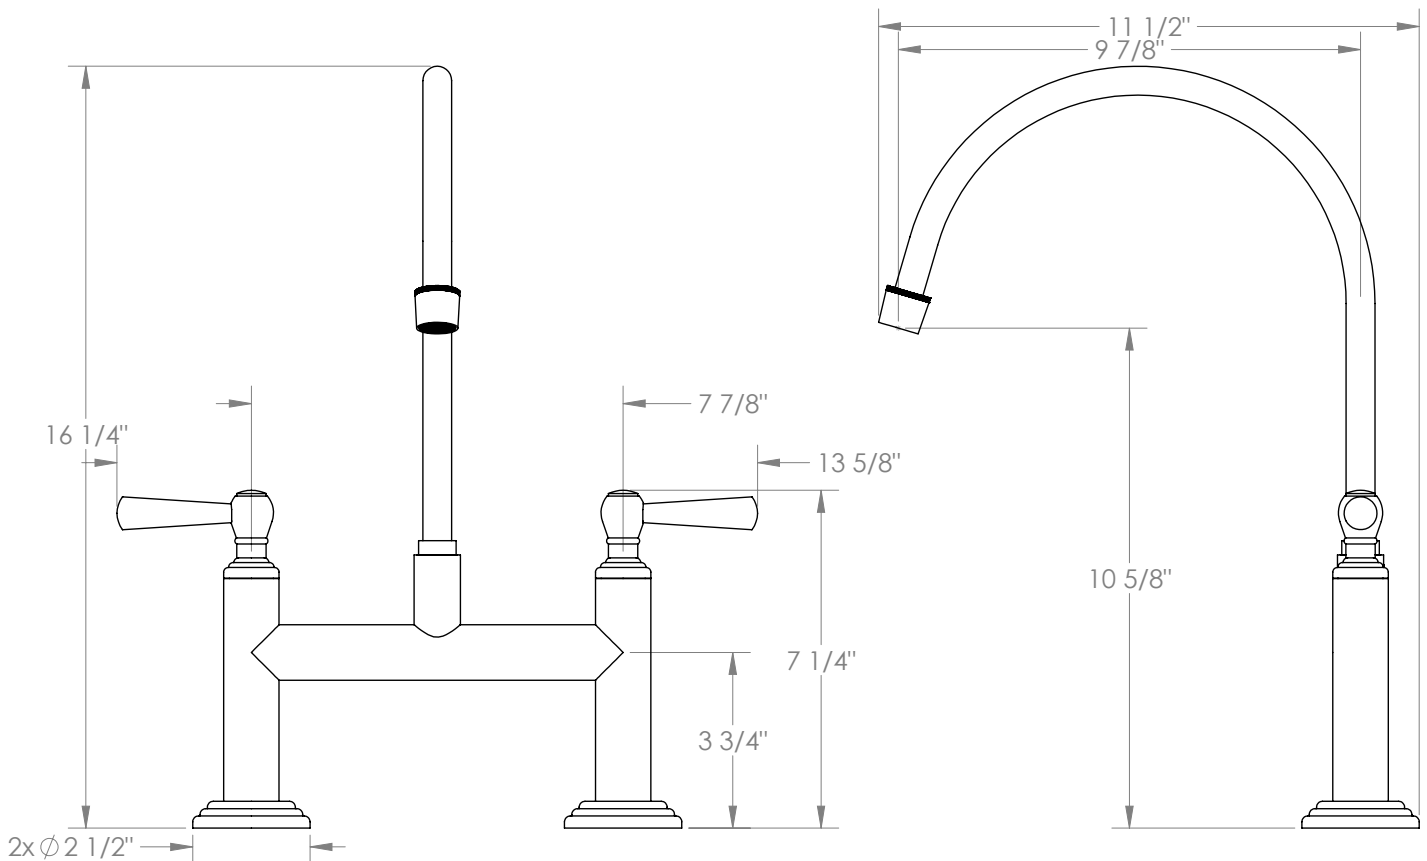

WATERMARK

BROOKLYN, NEW YORK

Stratford 321-7.5EG-S1A

Deck Mounted, Extended Gooseneck, Bridge
Kitchen Faucet

- Fits Deck Up To 2" Thick
- Recommended Mounting Hole: 1-1/8"
- All Lead-Free Brass Construction
- Flow Rate: 1.75 GPM
- 1/4 Turn Ceramic Cartridge
- 360° Rotating Spout
- Professional Installation Required

Available in all finishes shown on the [Watermark Designs website](#)

Meets the applicable requirements of ASME A112.18.1-2005/CSA B125.1-05, entitled "Plumbing Supply Fittings".

Watermark Designs reserves the right to make revisions without notice to produce specifications. All product dimensions are nominal.